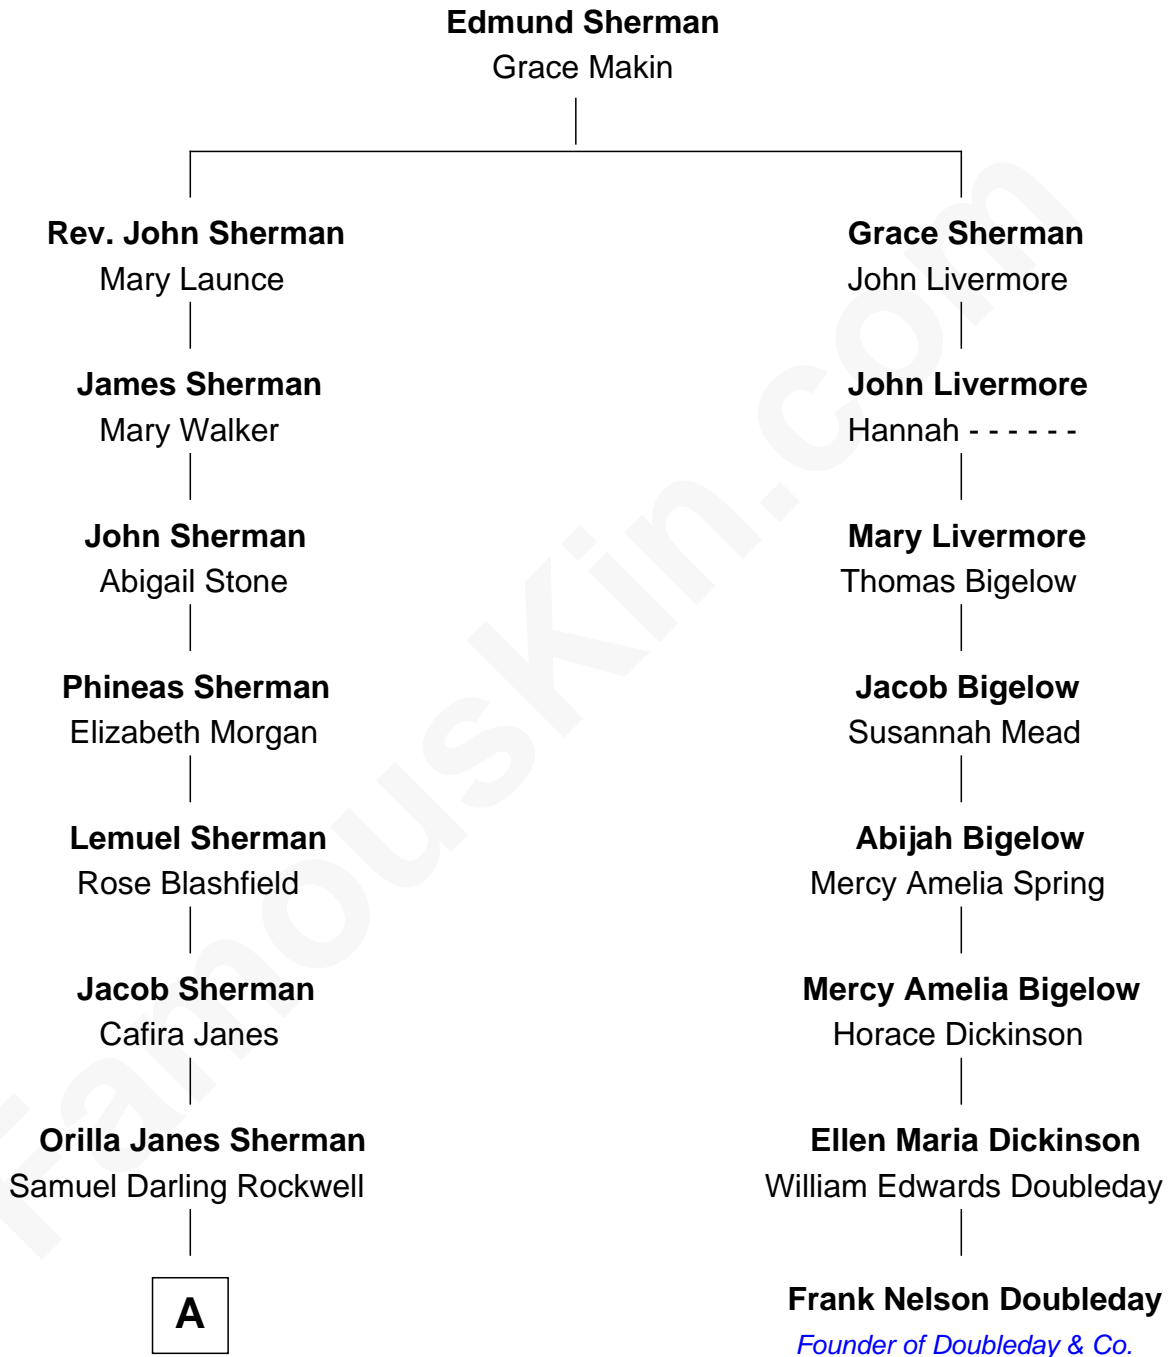

**FamousKin.com**  
**Relationship Chart of**  
**Norman Rockwell**  
*American Artist*

7th cousin 2 times removed of  
**Frank Nelson Doubleday**  
*Founder of Doubleday & Co.*

**A**

—  
**John William Rockwell**

Phebe Boyce Waring

—  
**Jarvis Waring Rockwell**

Anne Mary Hill

—  
**Norman Rockwell**

*American Artist*

FamousKin.com