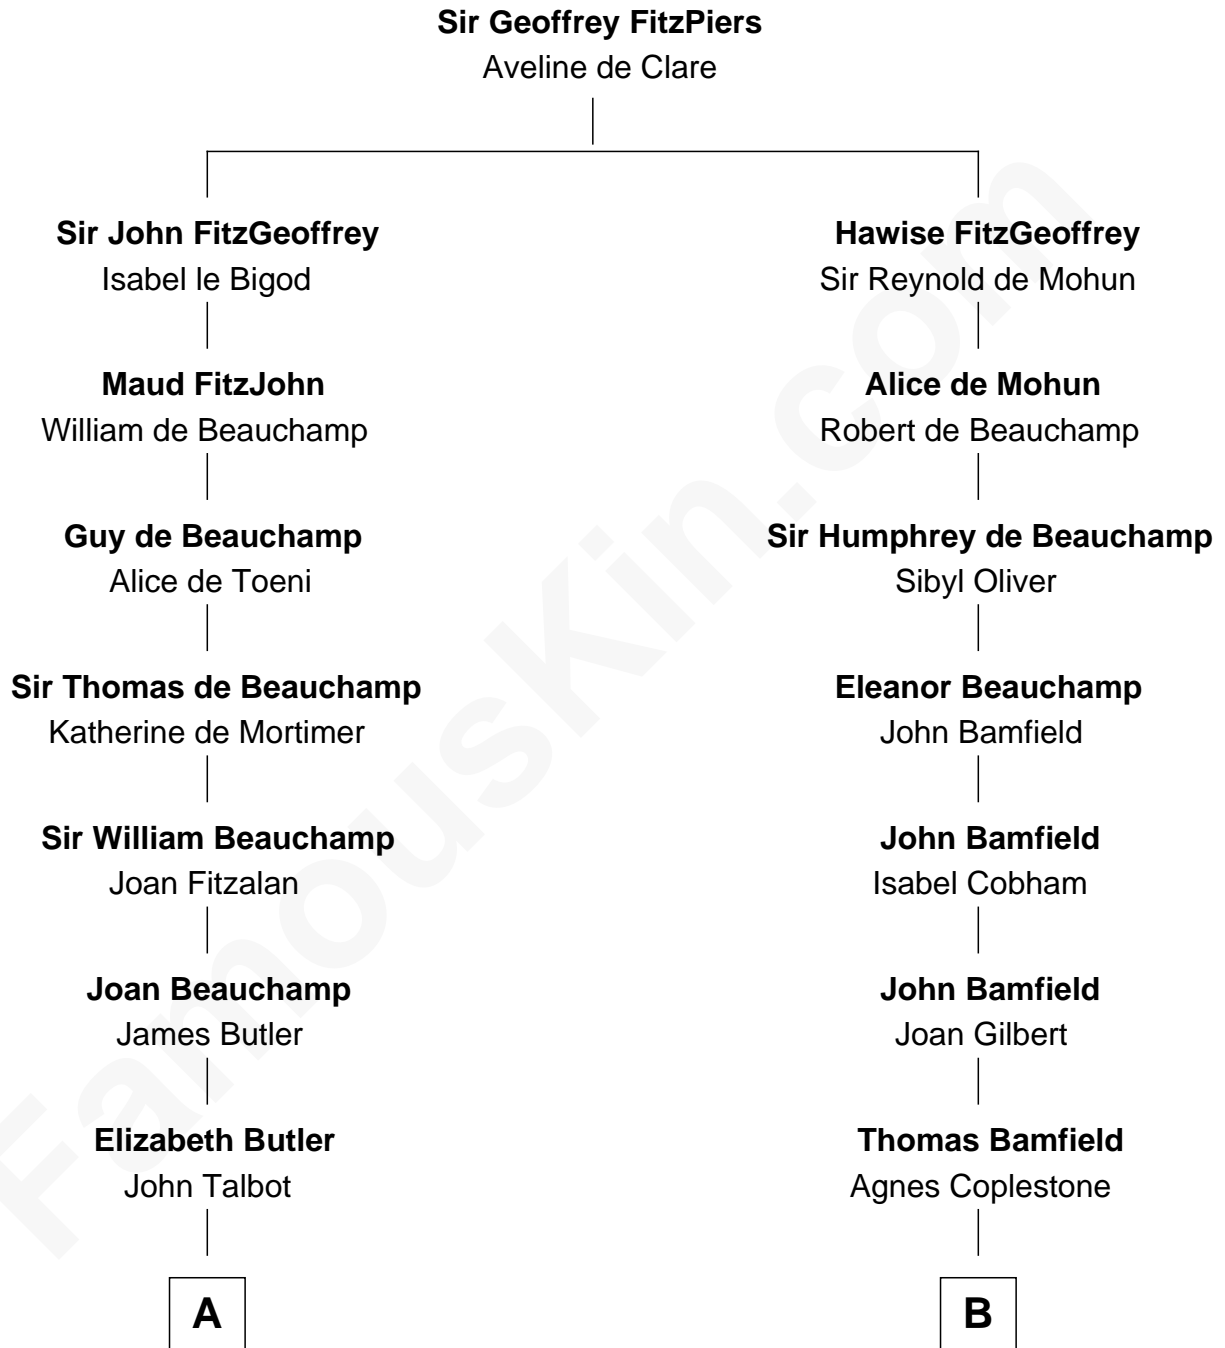

FamousKin.com
Relationship Chart of
Norman Rockwell
American Artist

14th cousin 7 times removed of

Thomas Trowbridge
(c1600 - 1672/3) Great Migration Immigrant 1637

C

—
Rachel Darling

Runa Rockwell

—
Samuel Darling Rockwell

Orilla Janes Sherman

—
John William Rockwell

Phebe Boyce Waring

—
Jarvis Waring Rockwell

Anne Mary Hill

—
Norman Rockwell

American Artist

FamousKin.com