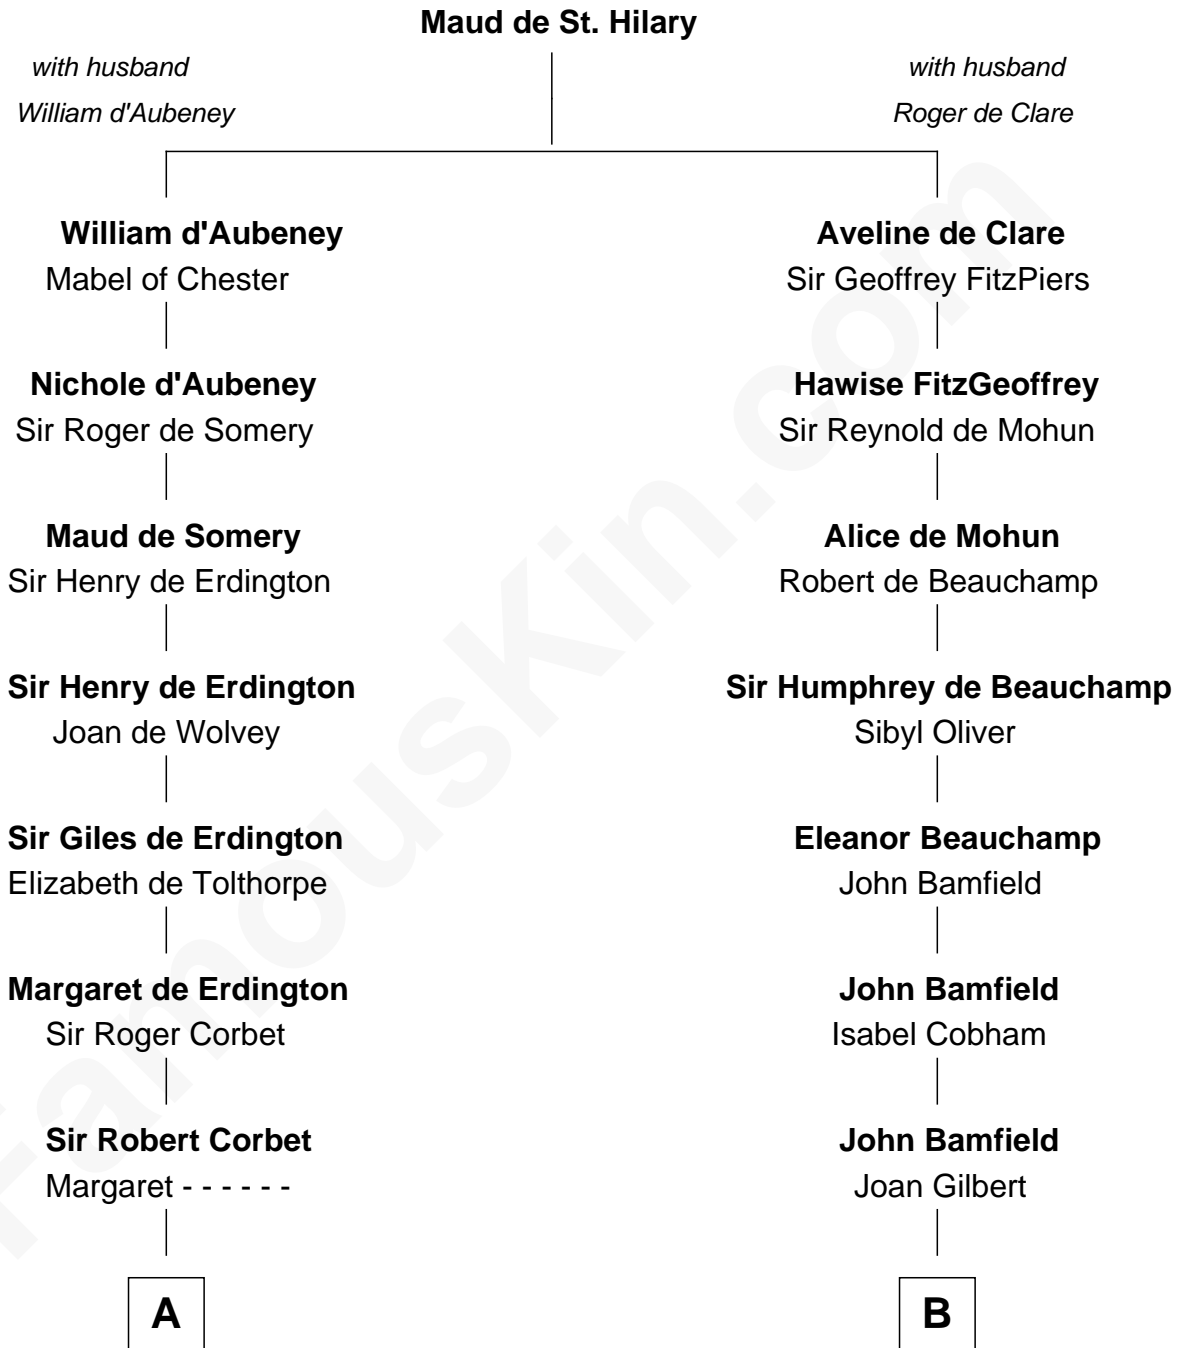

**FamousKin.com**  
**Relationship Chart of**  
**Norman Rockwell**  
*American Artist*

15th cousin 6 times removed of

**Thomas Trowbridge**  
*(c1600 - 1672/3) Great Migration Immigrant 1637*

**C**

—  
**Rachel Darling**

Runa Rockwell

—  
**Samuel Darling Rockwell**

Orilla Janes Sherman

—  
**John William Rockwell**

Phebe Boyce Waring

—  
**Jarvis Waring Rockwell**

Anne Mary Hill

—  
**Norman Rockwell**

*American Artist*

FamousKin.com