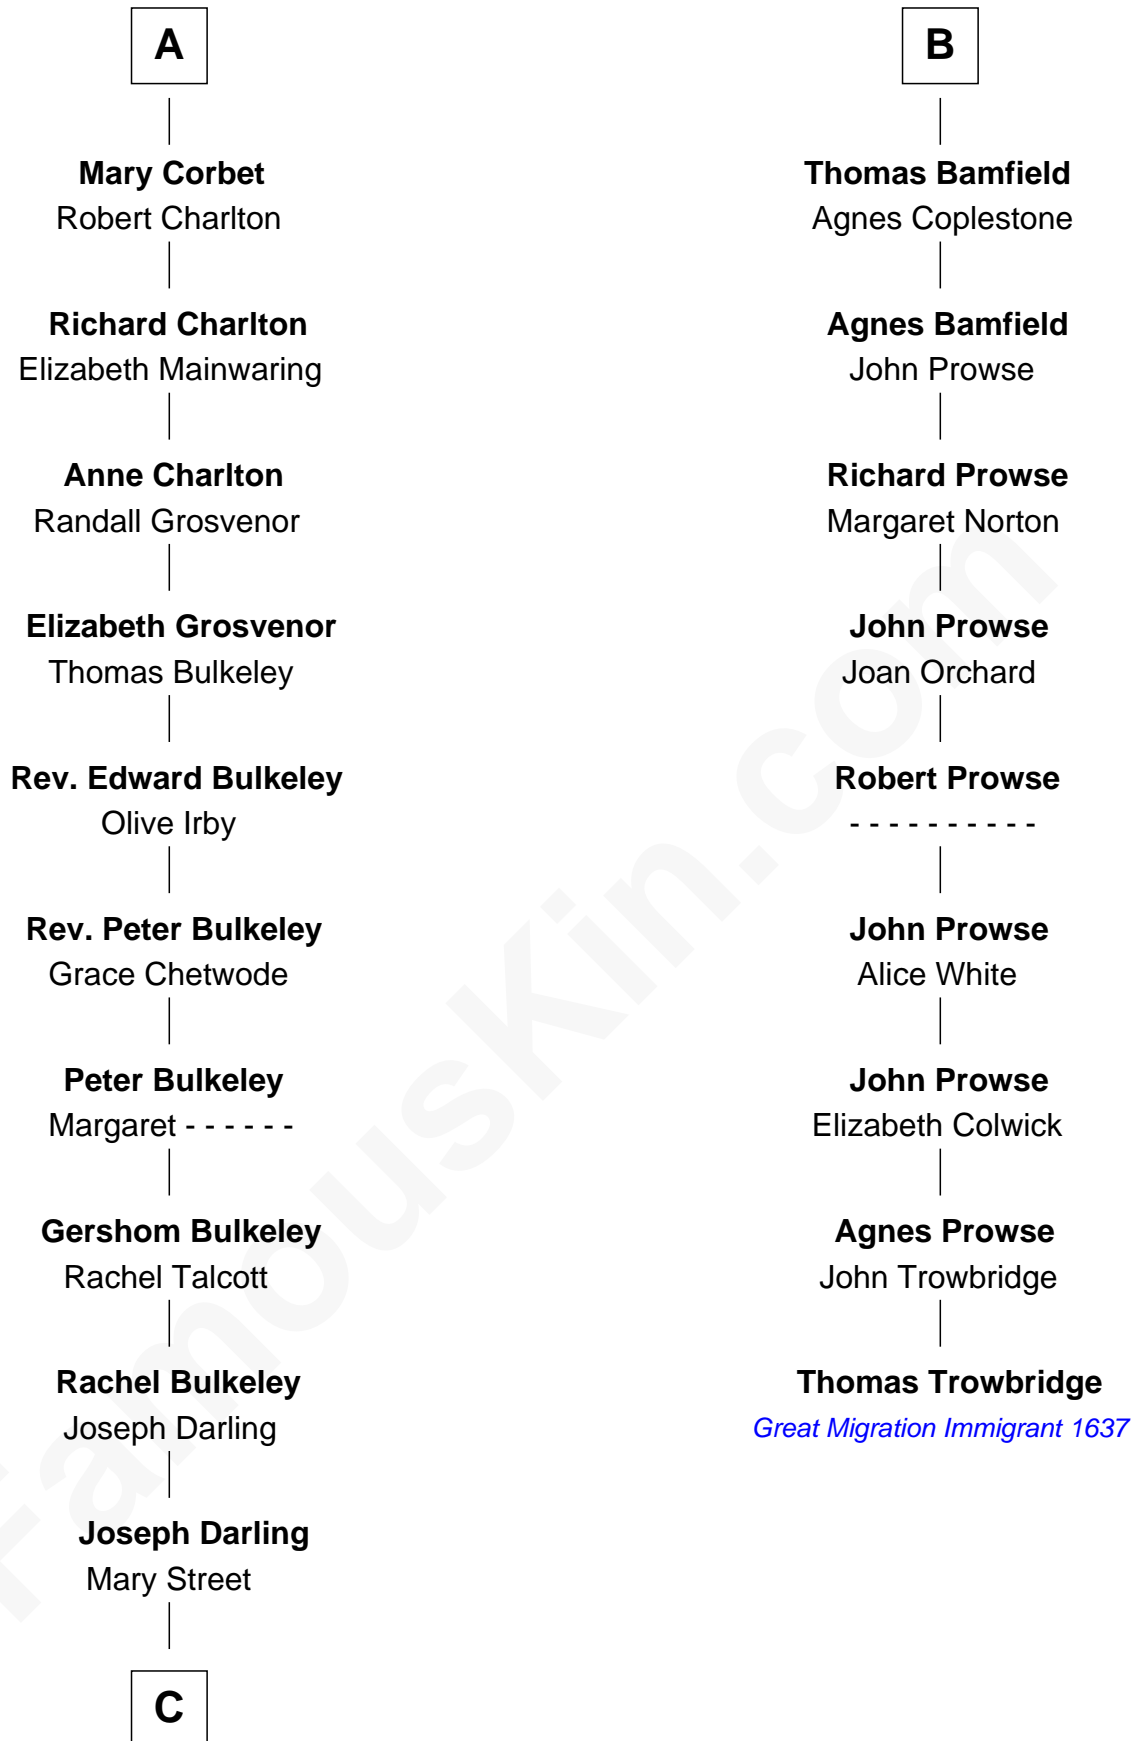

**FamousKin.com**  
**Relationship Chart of**  
**Norman Rockwell**  
*American Artist*

15th cousin 6 times removed of

**Thomas Trowbridge**  
*(c1600 - 1672/3) Great Migration Immigrant 1637*

**C**

—  
**Rachel Darling**

Runa Rockwell

—  
**Samuel Darling Rockwell**

Orilla Janes Sherman

—  
**John William Rockwell**

Phebe Boyce Waring

—  
**Jarvis Waring Rockwell**

Anne Mary Hill

—  
**Norman Rockwell**

*American Artist*

FamousKin.com