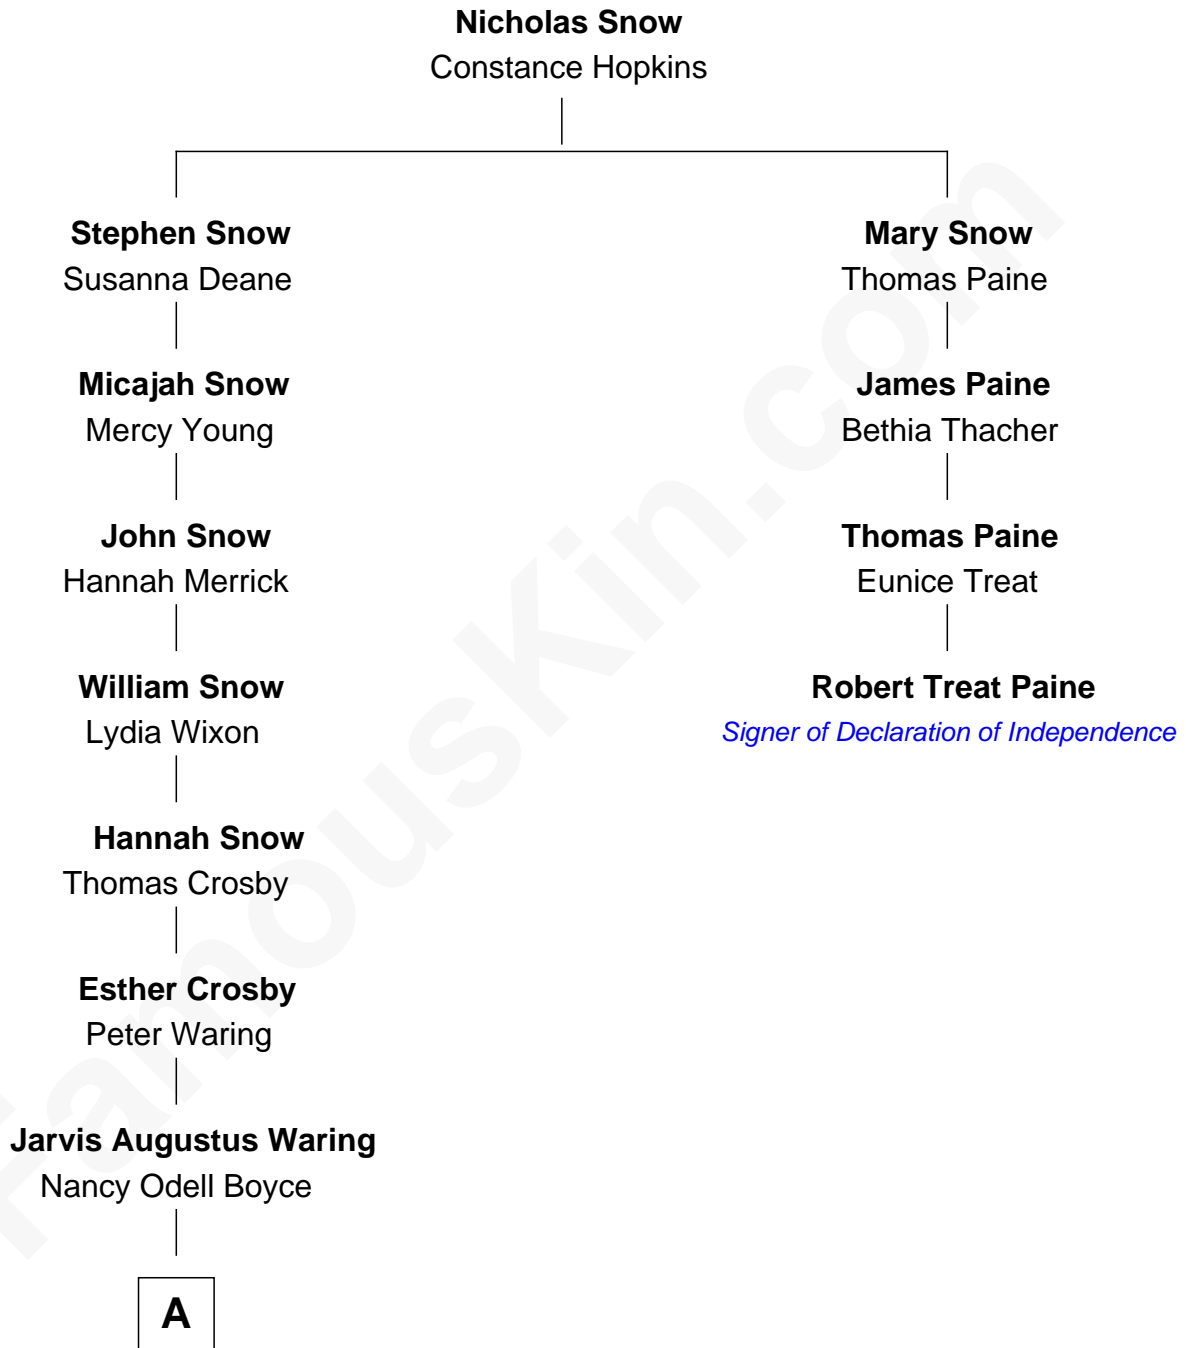

**FamousKin.com**  
**Relationship Chart of**  
**Norman Rockwell**  
*American Artist*

3rd cousin 6 times removed of

**Robert Treat Paine**  
*Signer of the Declaration of Independence*

A

—  
**Phebe Boyce Waring**  
John William Rockwell

—  
**Jarvis Waring Rockwell**  
Anne Mary Hill

—  
**Norman Rockwell**  
*American Artist*

FamousKin.com