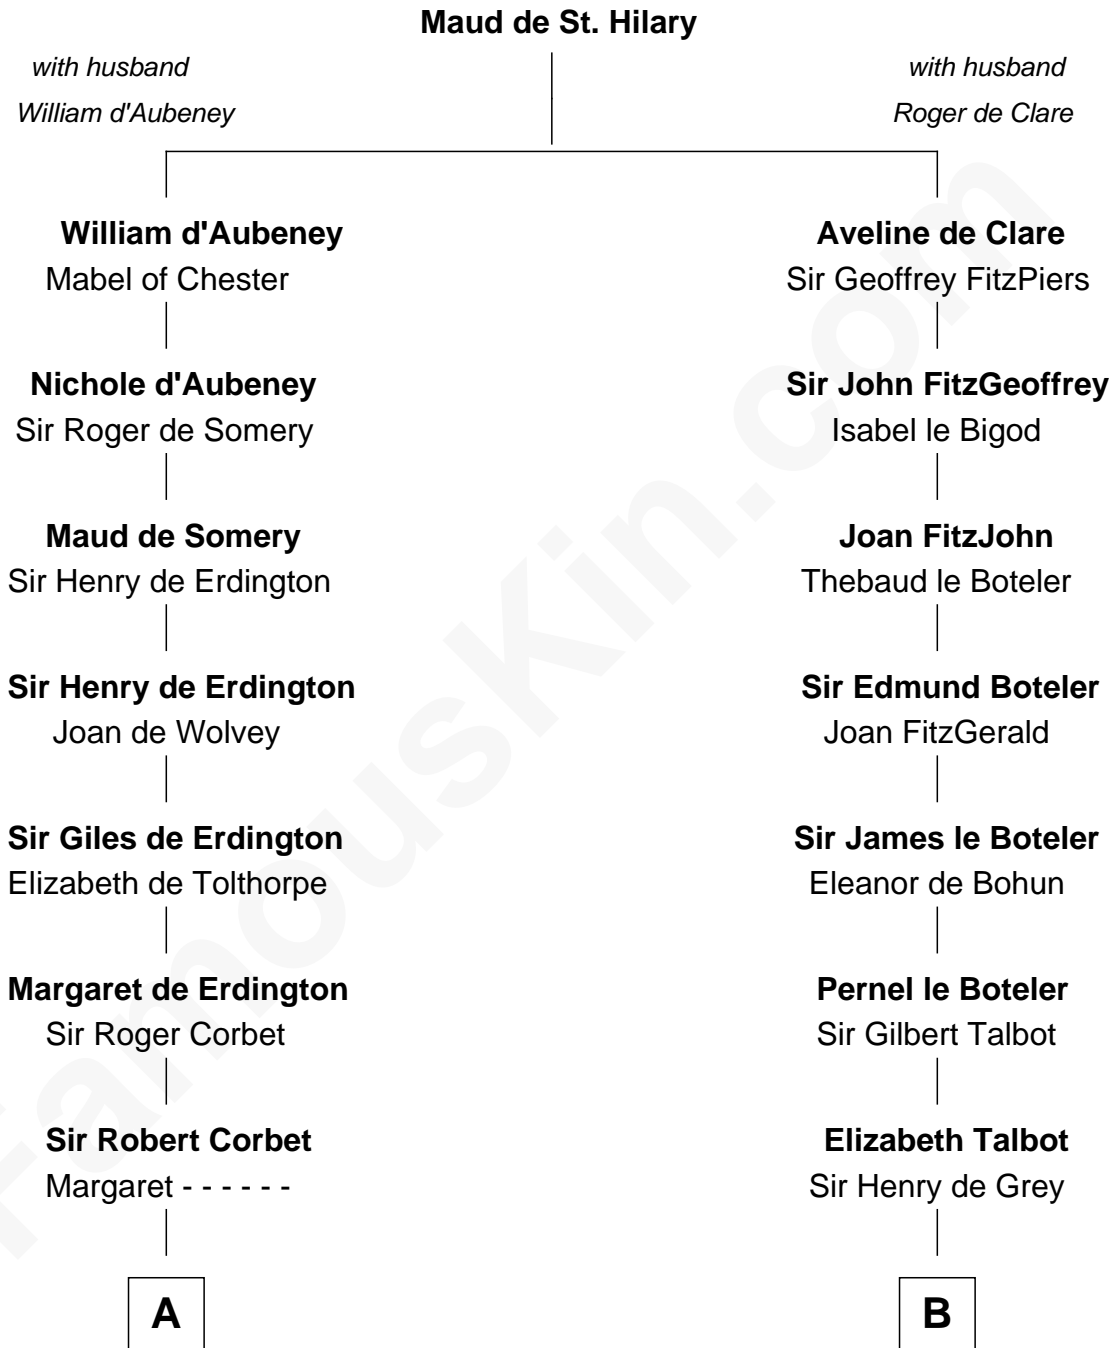

FamousKin.com
Relationship Chart of
Norman Rockwell
American Artist

19th cousin 2 times removed of

Robert Treat Paine
Signer of the Declaration of Independence

C

Rachel Darling
Runa Rockwell

Samuel Darling Rockwell
Orilla Janes Sherman

John William Rockwell
Phebe Boyce Waring

Jarvis Waring Rockwell
Anne Mary Hill

Norman Rockwell
American Artist

D

Abigail Willard
Rev. Samuel Treat

Eunice Treat
Thomas Paine

Robert Treat Paine
Signer of Declaration of Independence