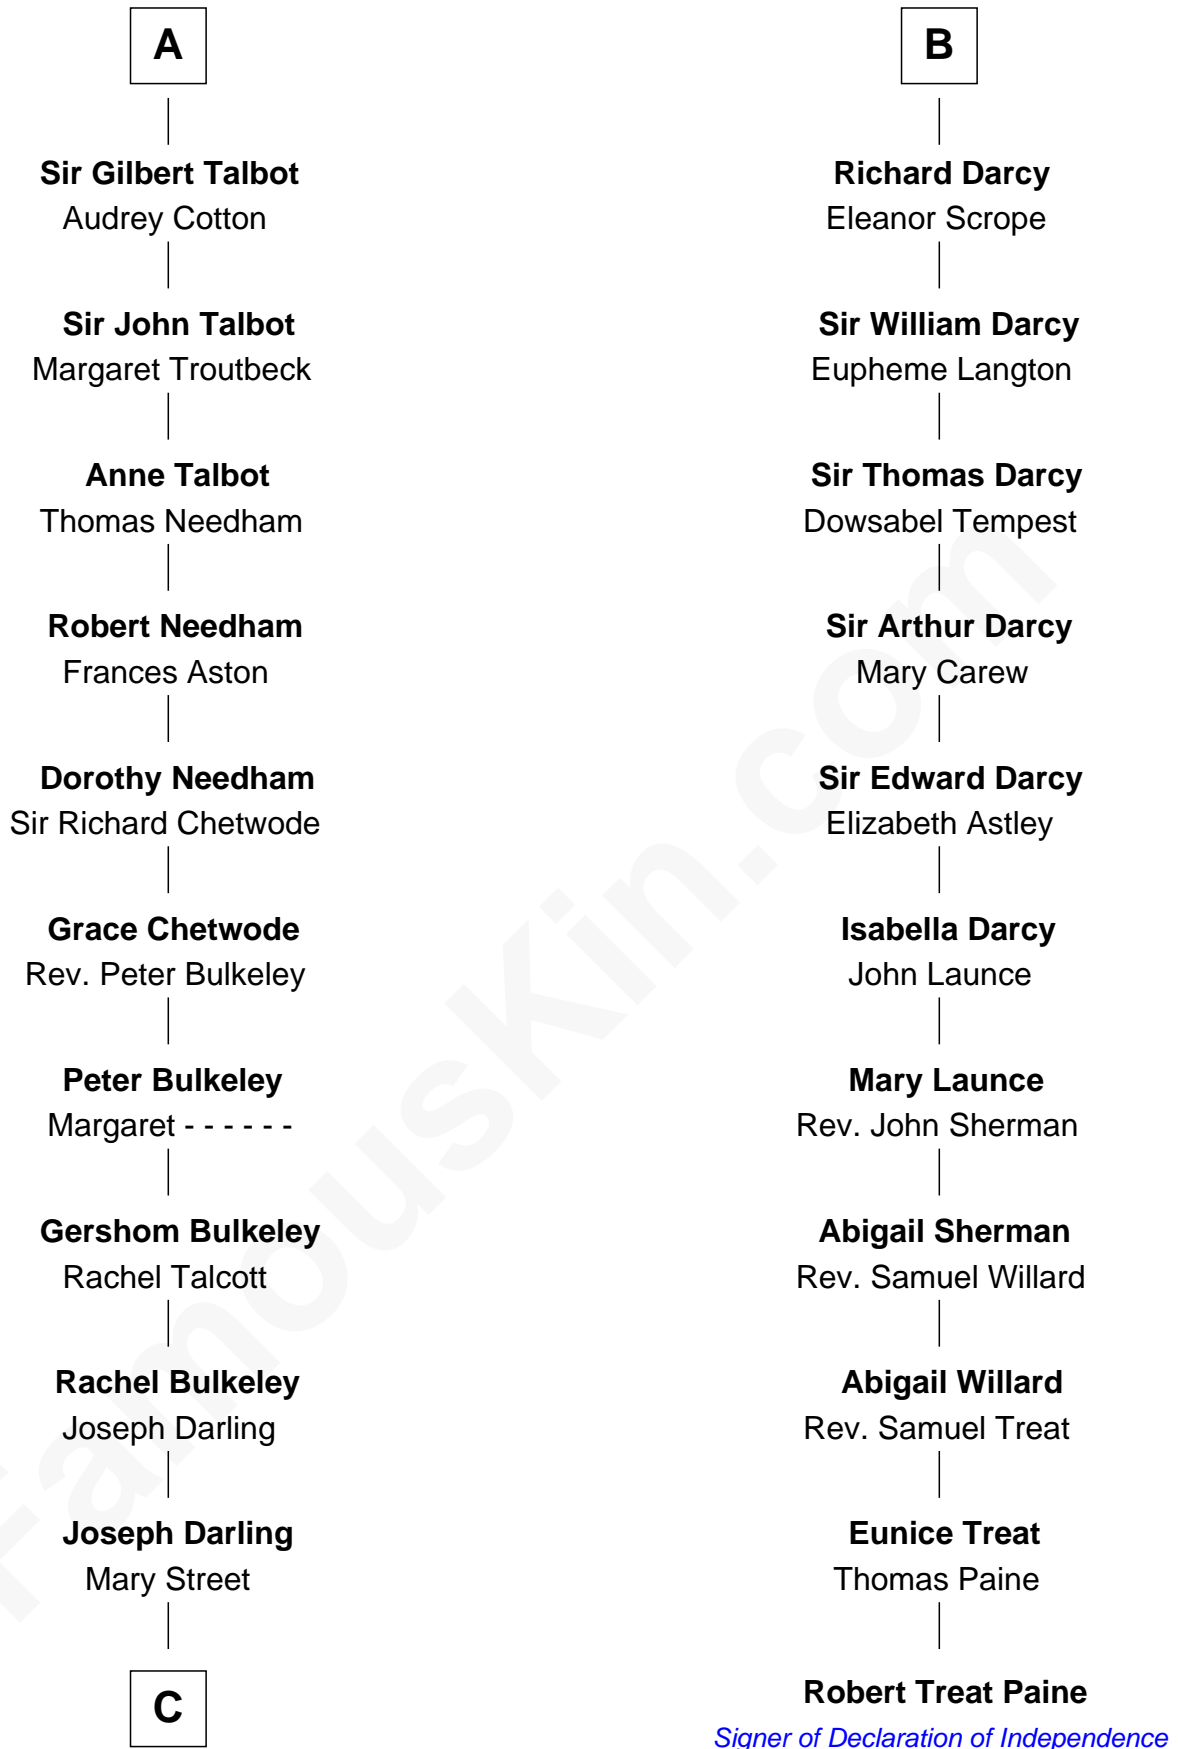

FamousKin.com
Relationship Chart of
Norman Rockwell
American Artist

17th cousin 4 times removed of

Robert Treat Paine
Signer of the Declaration of Independence

Sir Humphrey de Bohun
 Eleanor de Braiose

C

—
Rachel Darling

Runa Rockwell

—
Samuel Darling Rockwell

Orilla Janes Sherman

—
John William Rockwell

Phebe Boyce Waring

—
Jarvis Waring Rockwell

Anne Mary Hill

—
Norman Rockwell