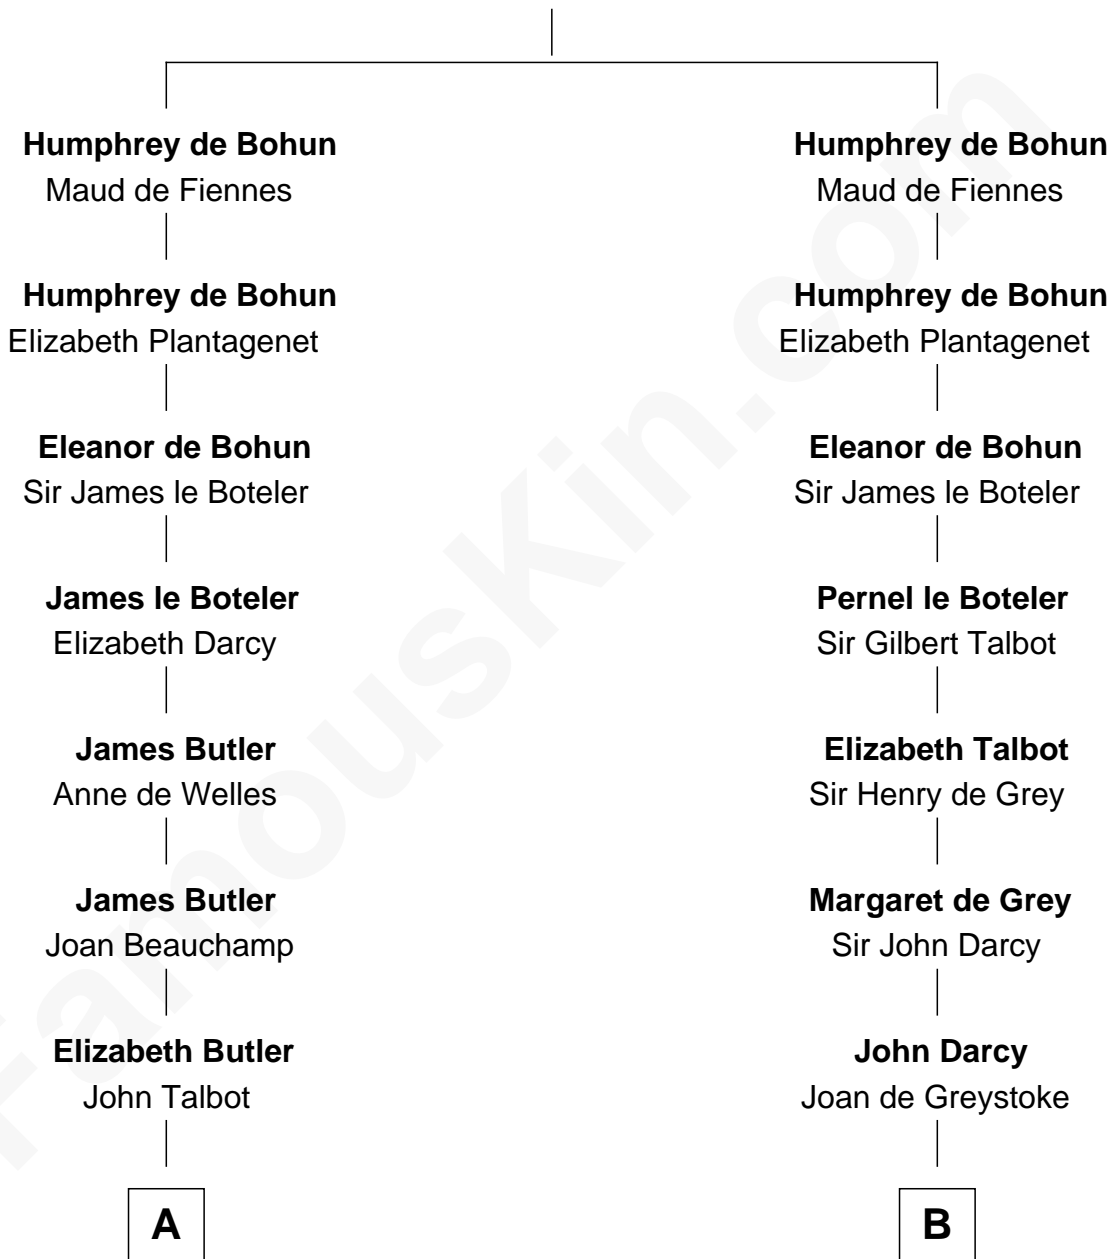

FamousKin.com
Relationship Chart of
Norman Rockwell
American Artist

17th cousin 4 times removed of

Robert Treat Paine
Signer of the Declaration of Independence

Sir Humphrey de Bohun
 Eleanor de Braiose

C

—
Rachel Darling

Runa Rockwell

—
Samuel Darling Rockwell

Orilla Janes Sherman

—
John William Rockwell

Phebe Boyce Waring

—
Jarvis Waring Rockwell

Anne Mary Hill

—
Norman Rockwell