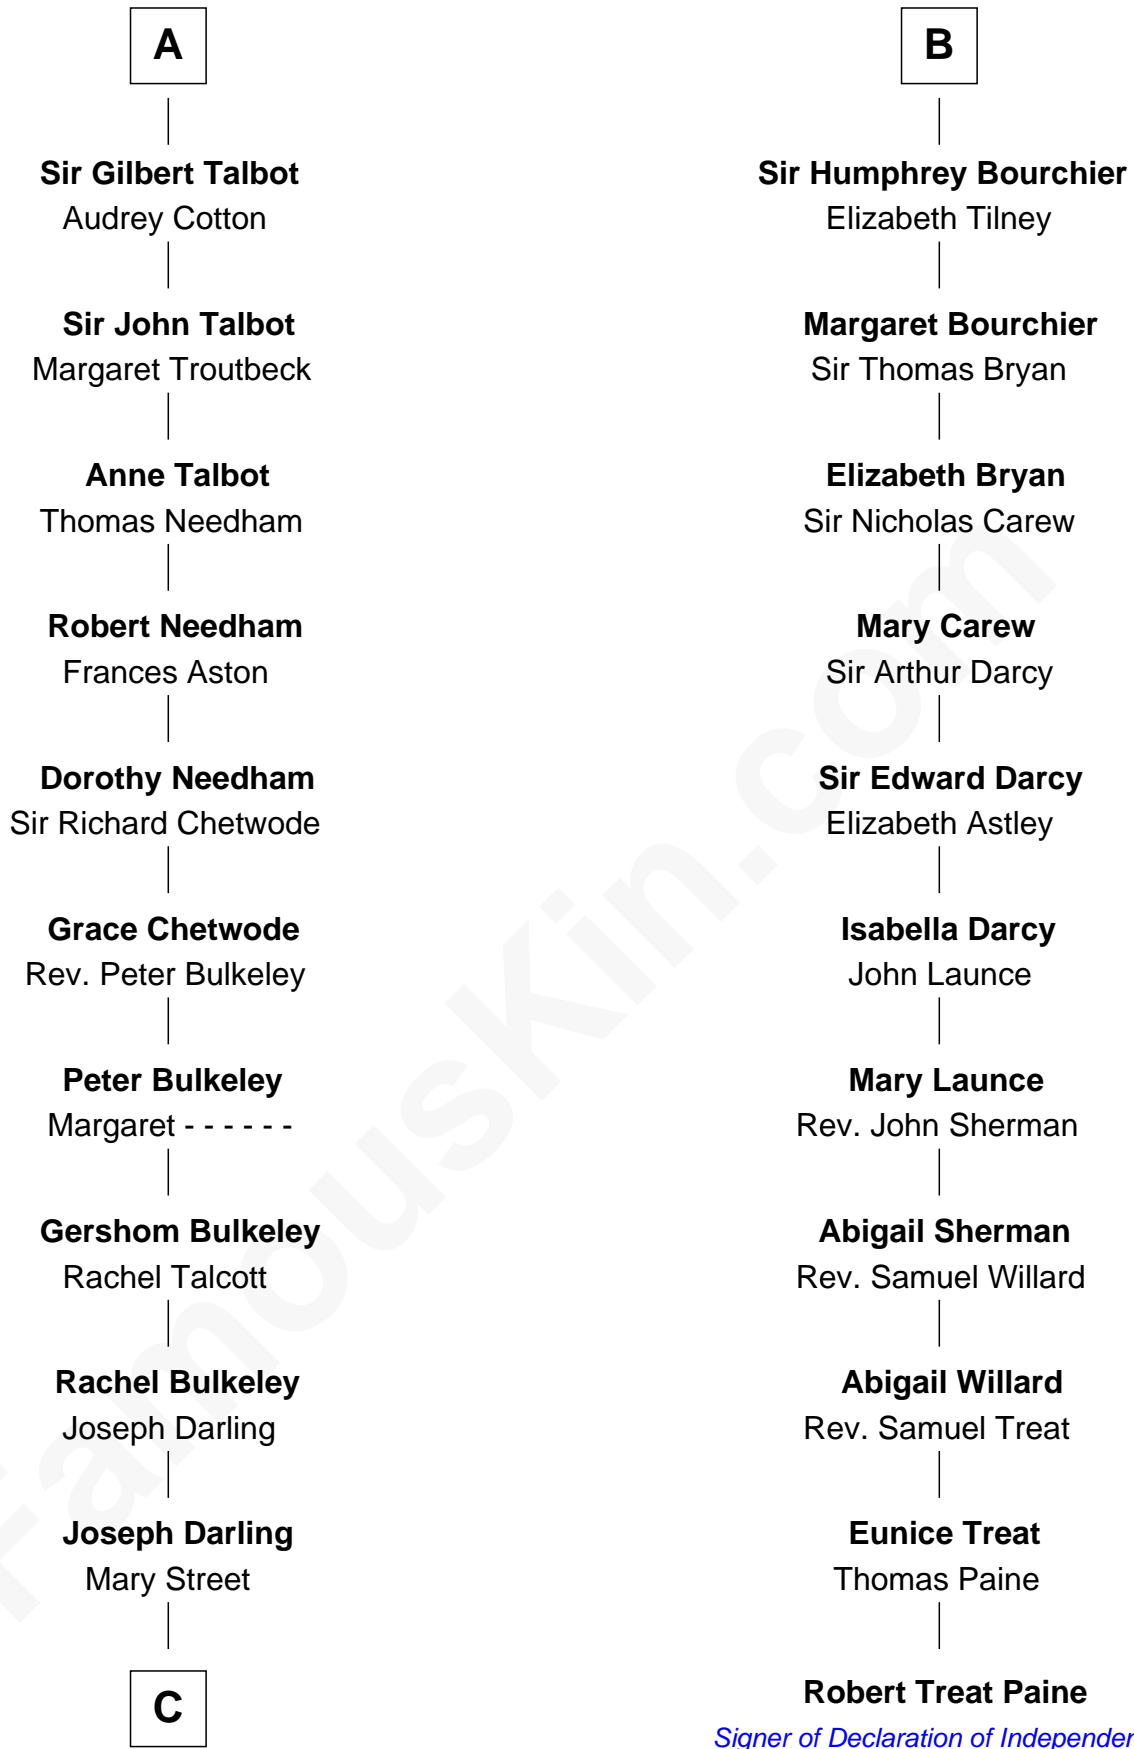

FamousKin.com

Relationship Chart of

Norman Rockwell

American Artist

17th cousin 4 times removed of

Robert Treat Paine
Signer of the Declaration of Independence

C

—
Rachel Darling

Runa Rockwell

—
Samuel Darling Rockwell

Orilla Janes Sherman

—
John William Rockwell

Phebe Boyce Waring

—
Jarvis Waring Rockwell

Anne Mary Hill

—
Norman Rockwell

American Artist