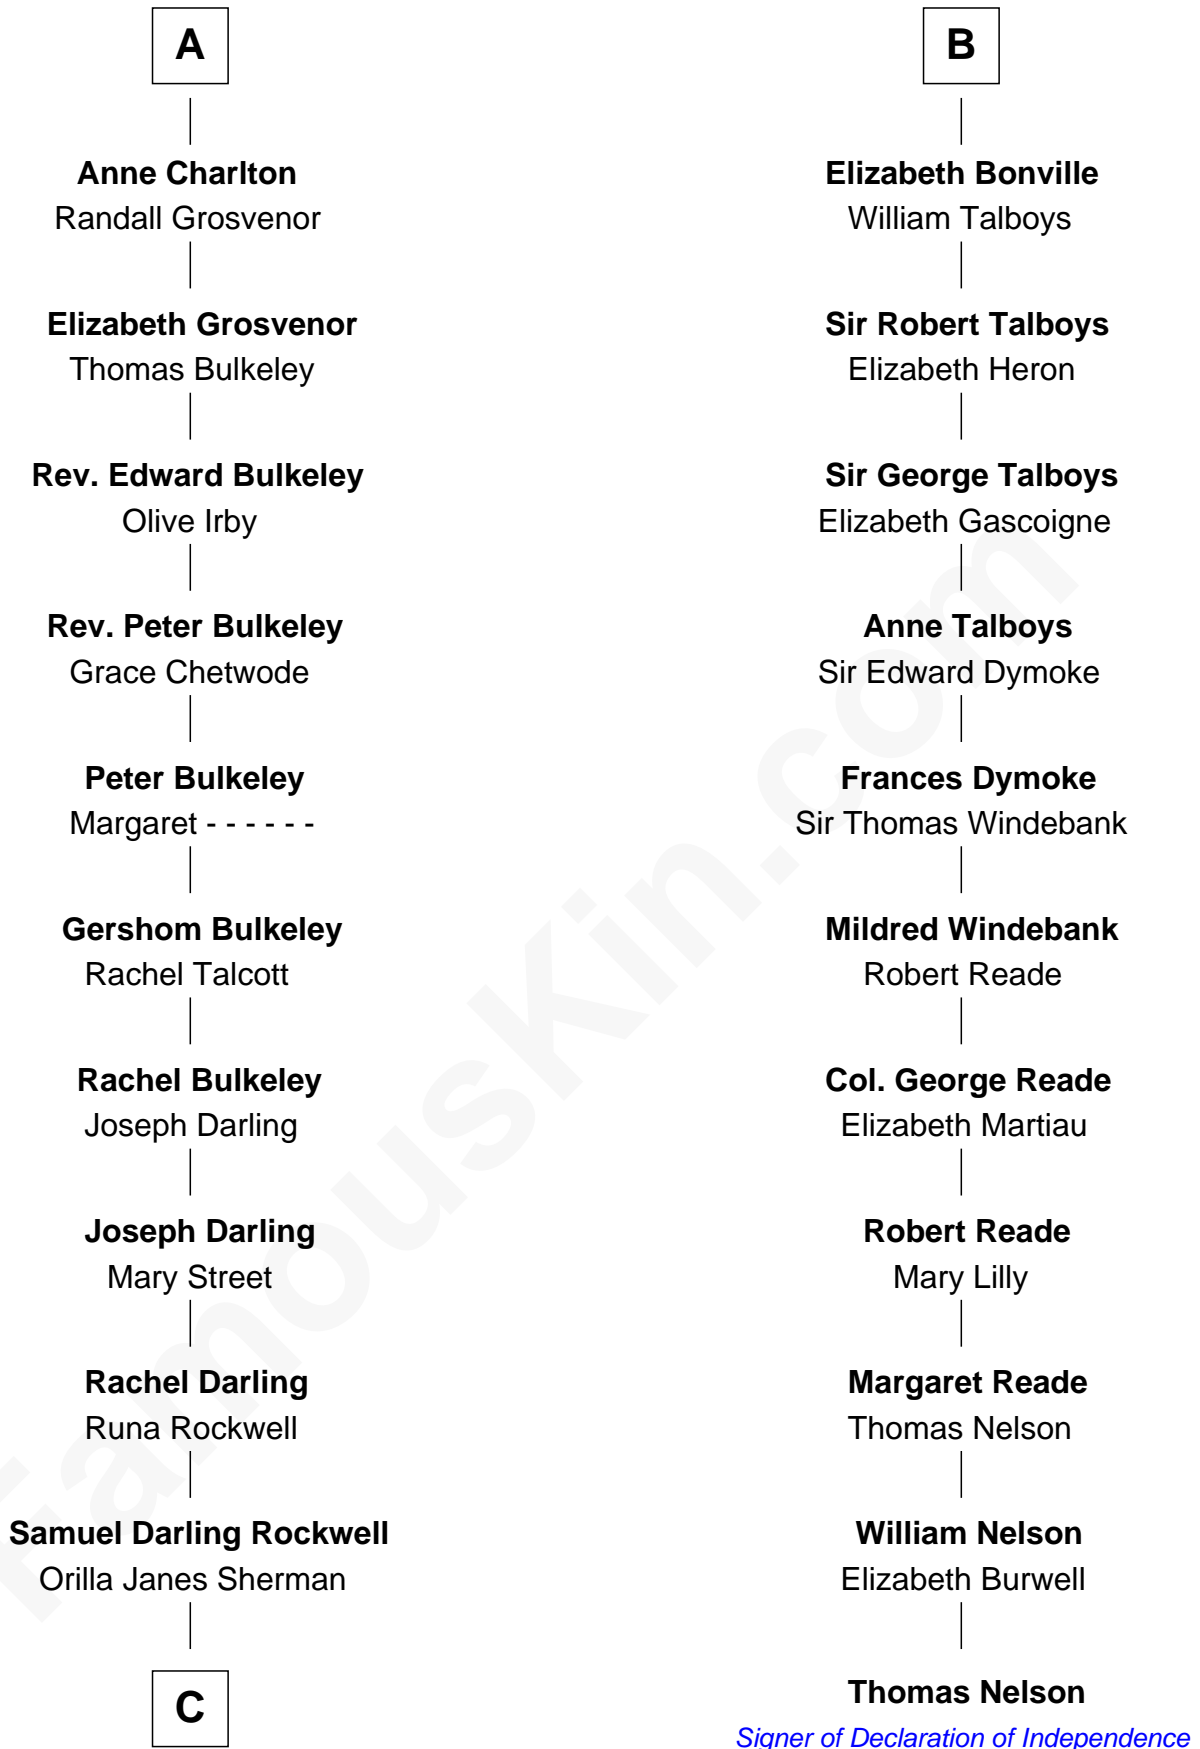

**FamousKin.com**  
**Relationship Chart of**  
**Norman Rockwell**  
*American Artist*

17th cousin 2 times removed of

**Thomas Nelson**  
*Signer of the Declaration of Independence*

**C**

John William Rockwell

Phebe Boyce Waring

Jarvis Waring Rockwell

Anne Mary Hill

Norman Rockwell

*American Artist*

FamousKin.com