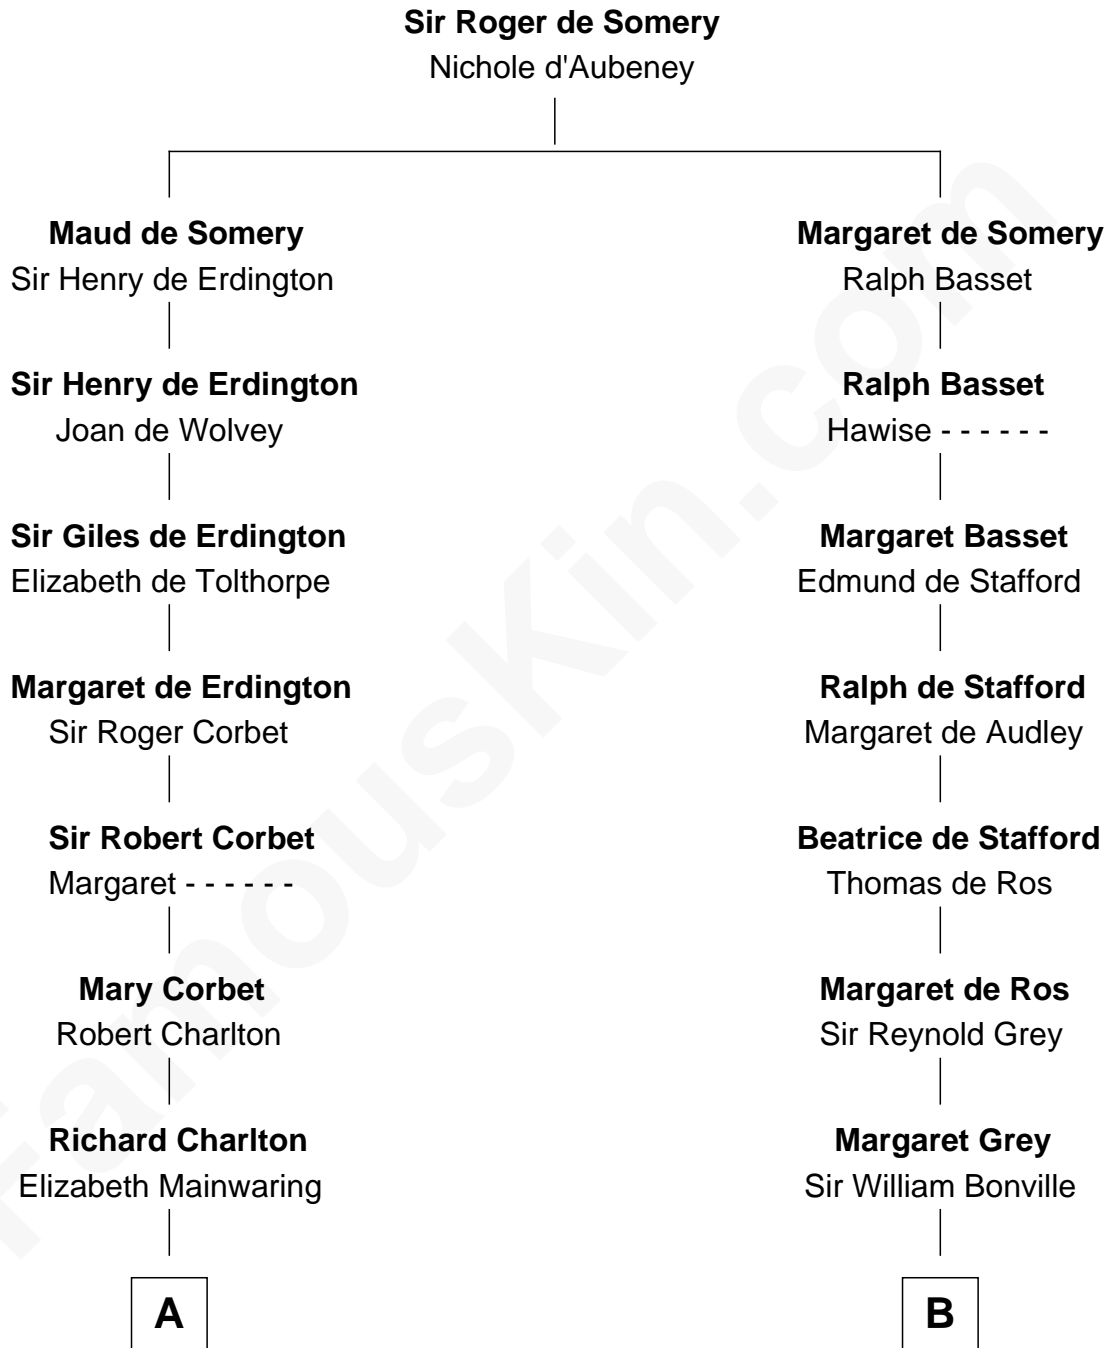

**FamousKin.com**  
**Relationship Chart of**  
**Norman Rockwell**  
*American Artist*

17th cousin 2 times removed of

**Thomas Nelson**  
*Signer of the Declaration of Independence*

**C**

John William Rockwell

Phebe Boyce Waring

Jarvis Waring Rockwell

Anne Mary Hill

Norman Rockwell

*American Artist*

FamousKin.com