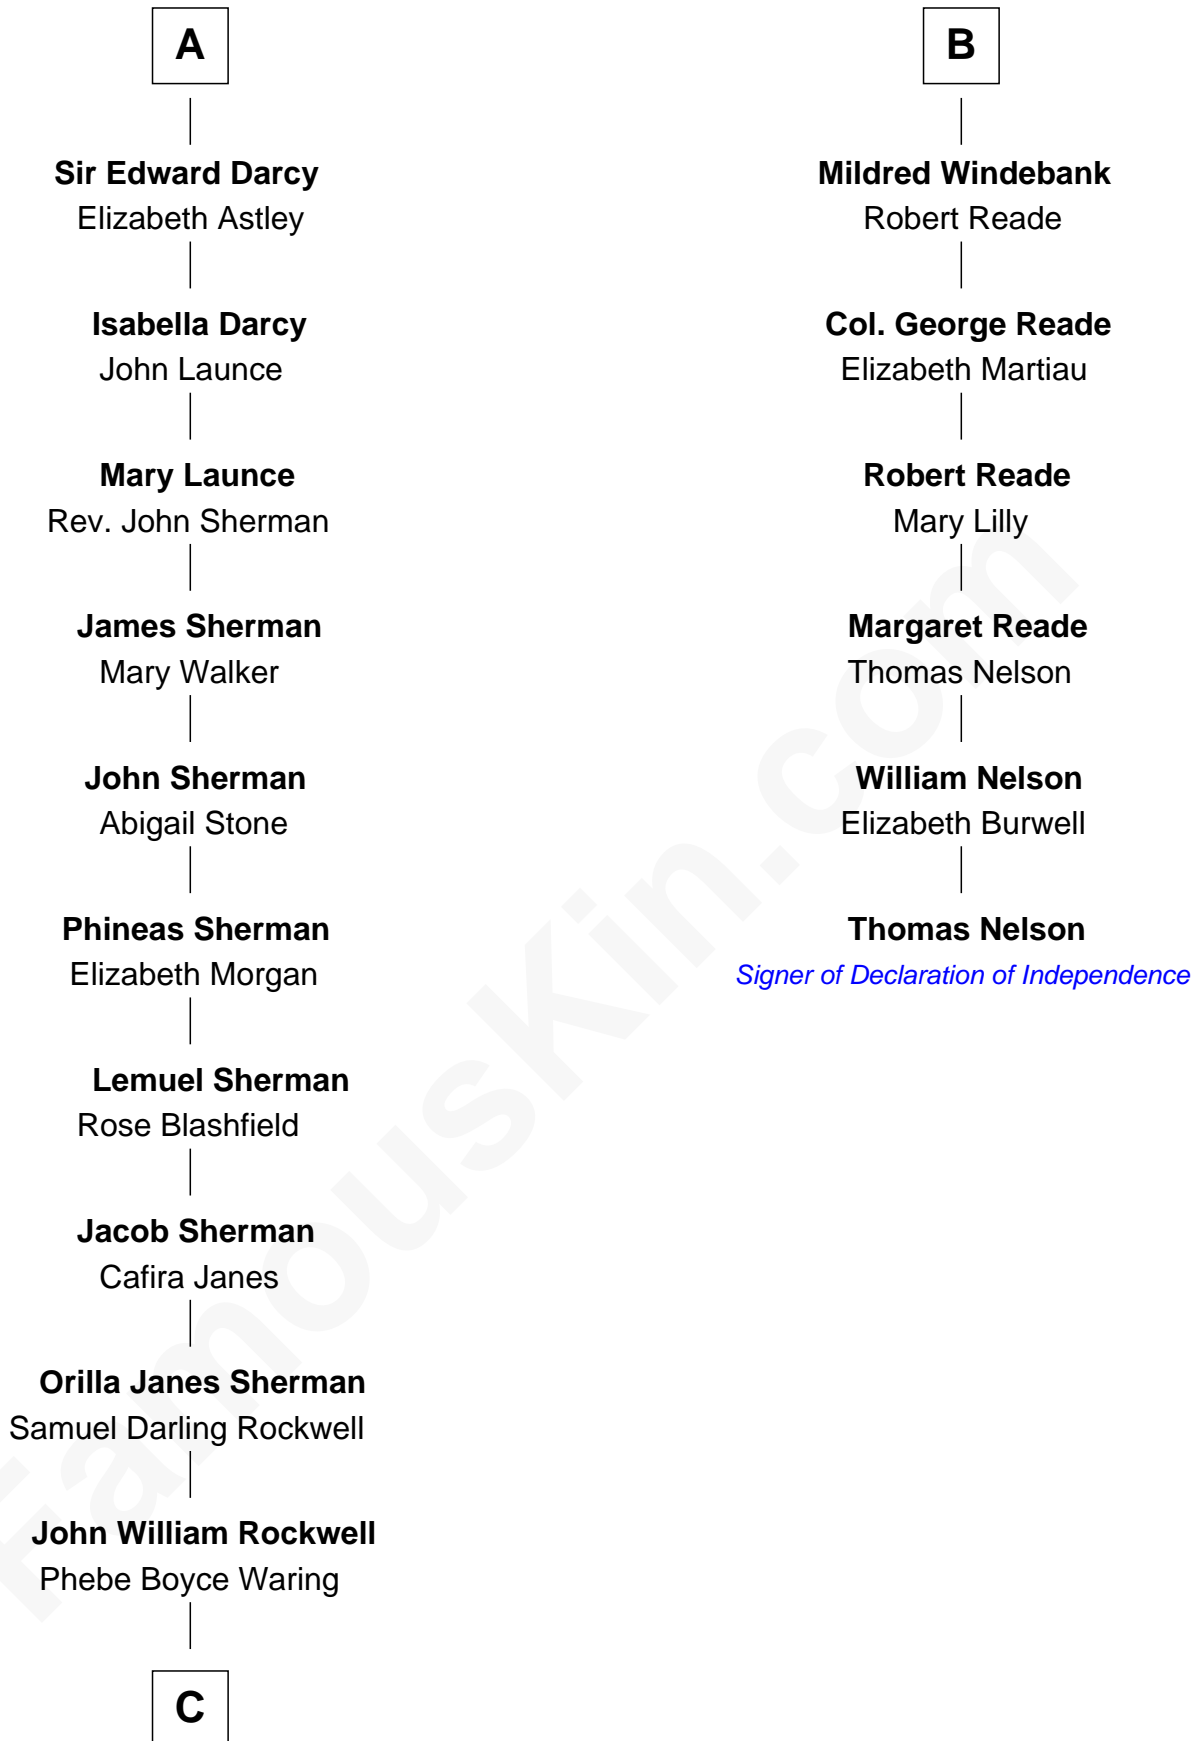

FamousKin.com
Relationship Chart of
Norman Rockwell
American Artist

12th cousin 6 times removed of

Thomas Nelson
Signer of the Declaration of Independence

C

—
Jarvis Waring Rockwell

Anne Mary Hill

—
Norman Rockwell

American Artist

FamousKin.com