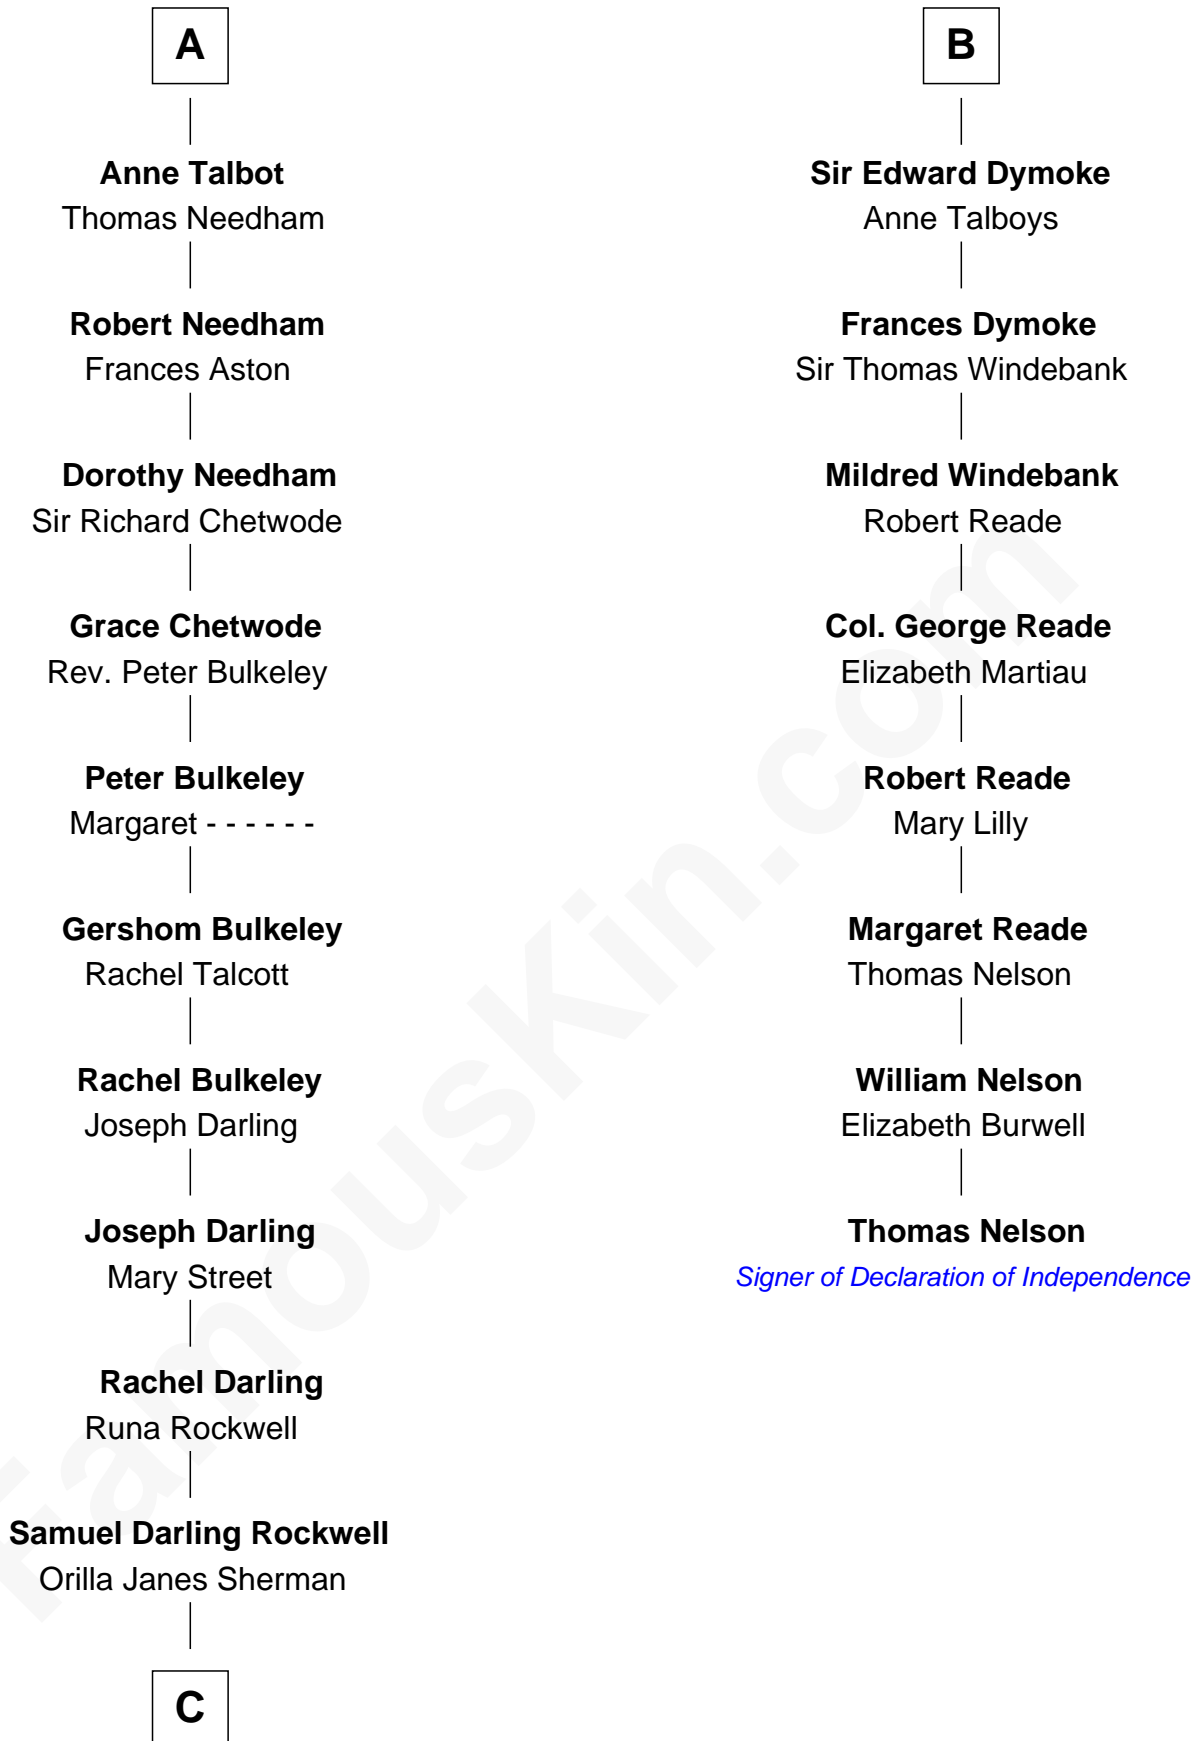

FamousKin.com
Relationship Chart of
Norman Rockwell
American Artist

14th cousin 5 times removed of

Thomas Nelson
Signer of the Declaration of Independence

C

—
John William Rockwell

Phebe Boyce Waring

—
Jarvis Waring Rockwell

Anne Mary Hill

—
Norman Rockwell

American Artist

FamousKin.com