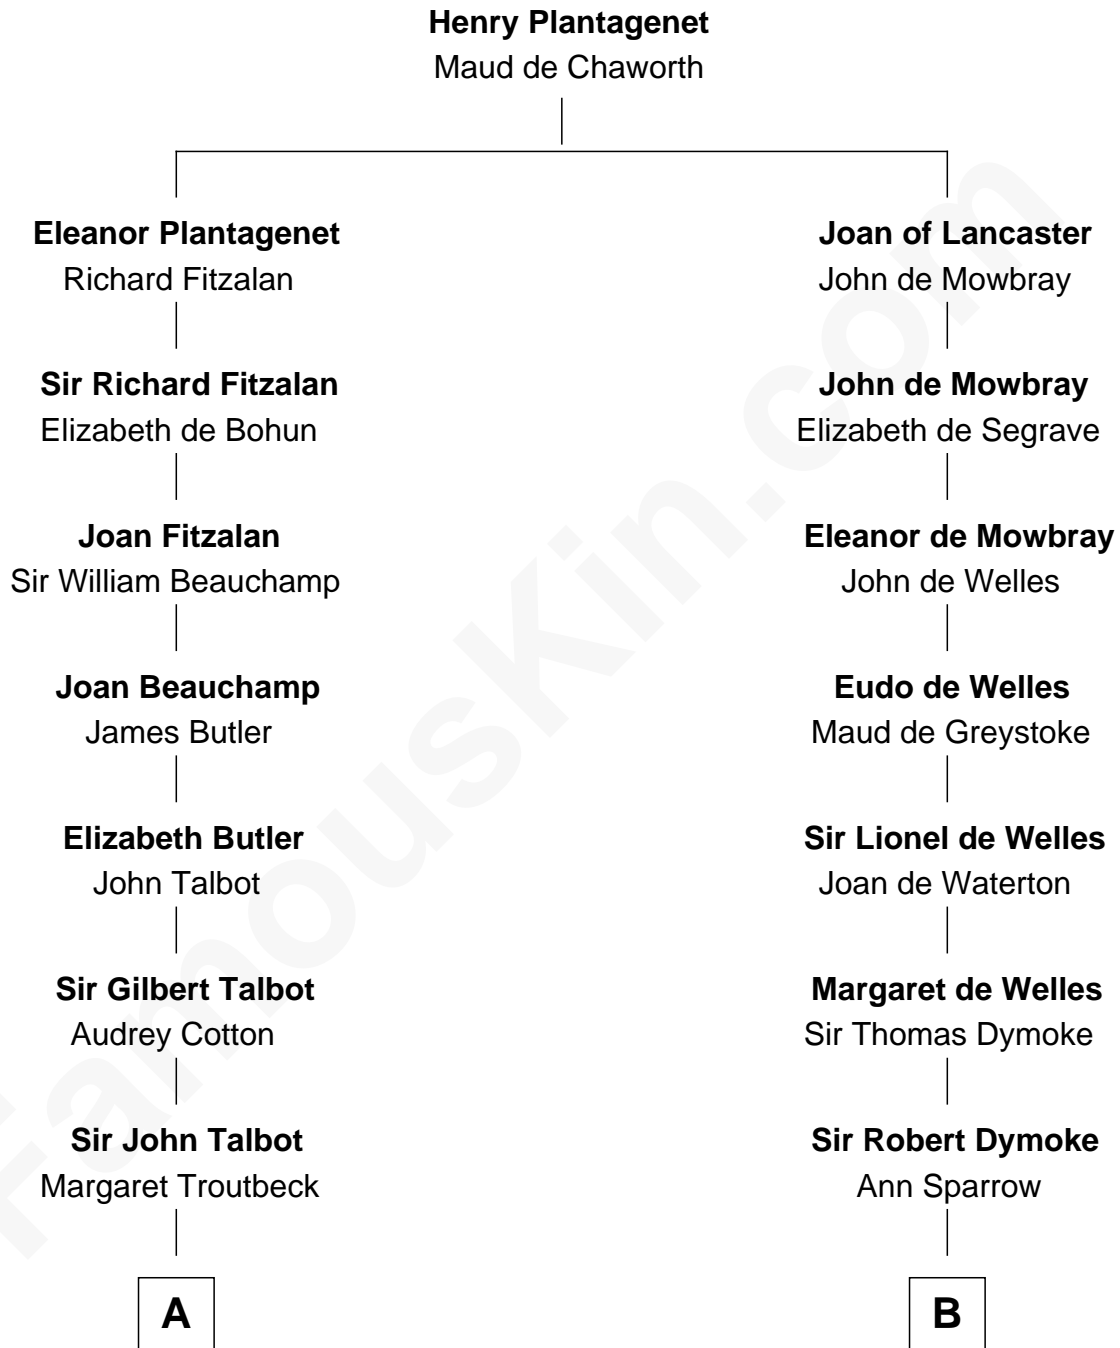

FamousKin.com
Relationship Chart of
Norman Rockwell
American Artist

14th cousin 5 times removed of

Thomas Nelson
Signer of the Declaration of Independence

C

—
John William Rockwell

Phebe Boyce Waring

—
Jarvis Waring Rockwell

Anne Mary Hill

—
Norman Rockwell

American Artist

FamousKin.com