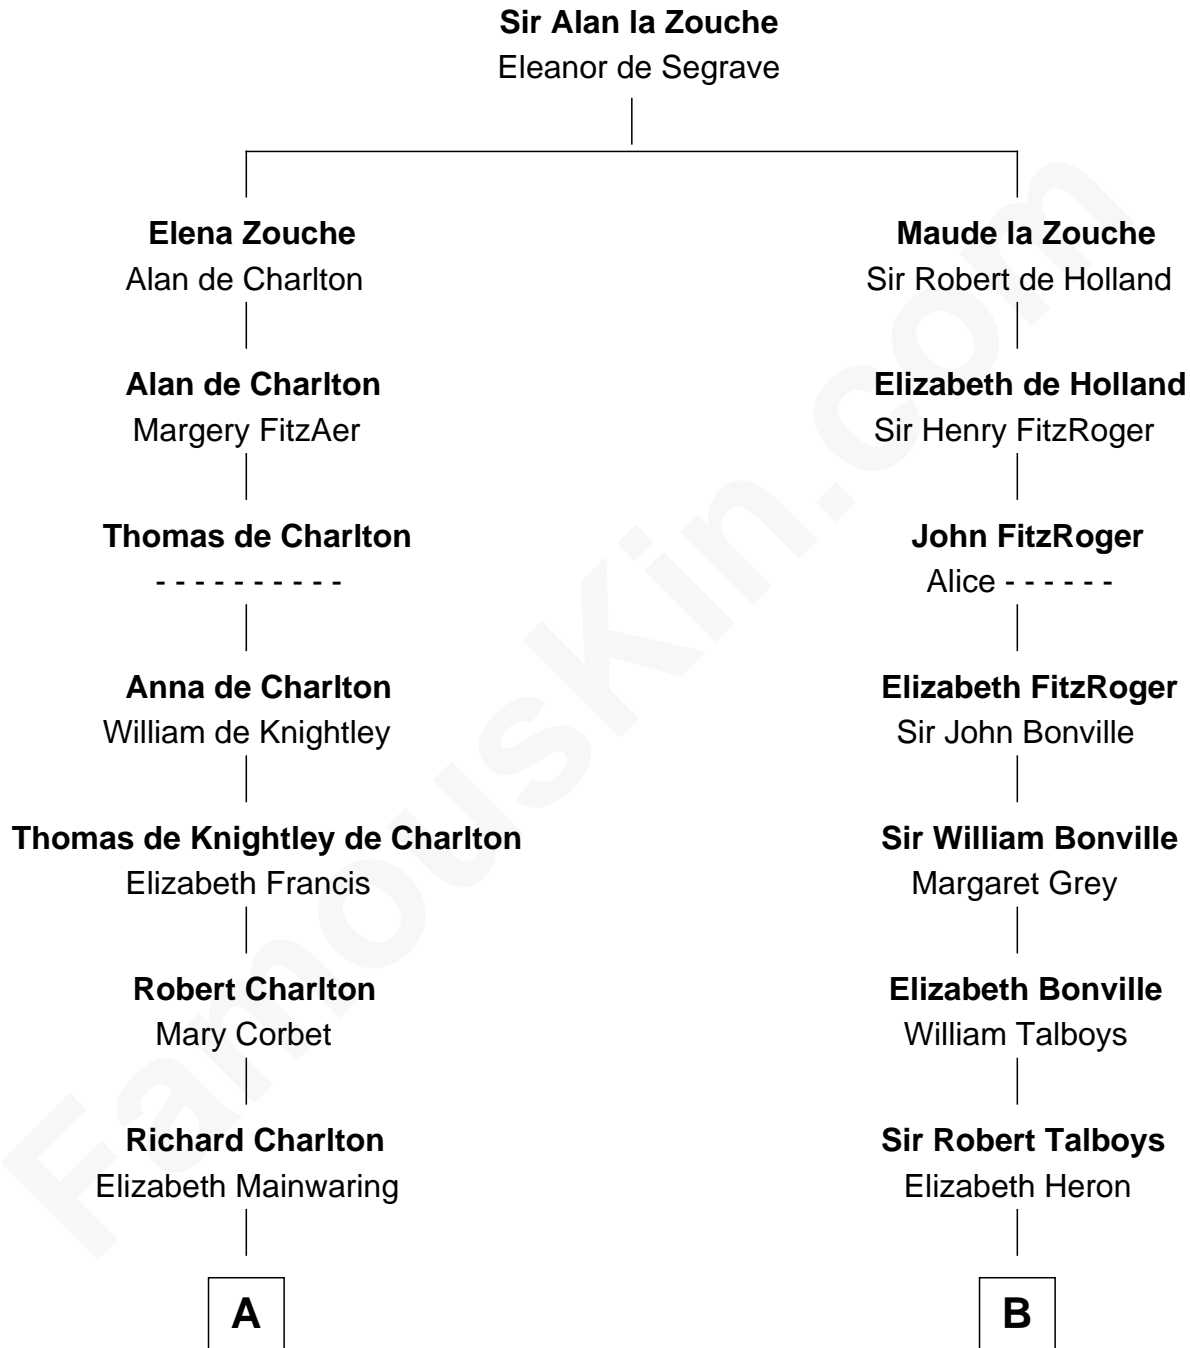

FamousKin.com
Relationship Chart of
Norman Rockwell
American Artist

15th cousin 4 times removed of

Thomas Nelson
Signer of the Declaration of Independence

C

—
John William Rockwell

Phebe Boyce Waring

—
Jarvis Waring Rockwell

Anne Mary Hill

—
Norman Rockwell

American Artist

FamousKin.com