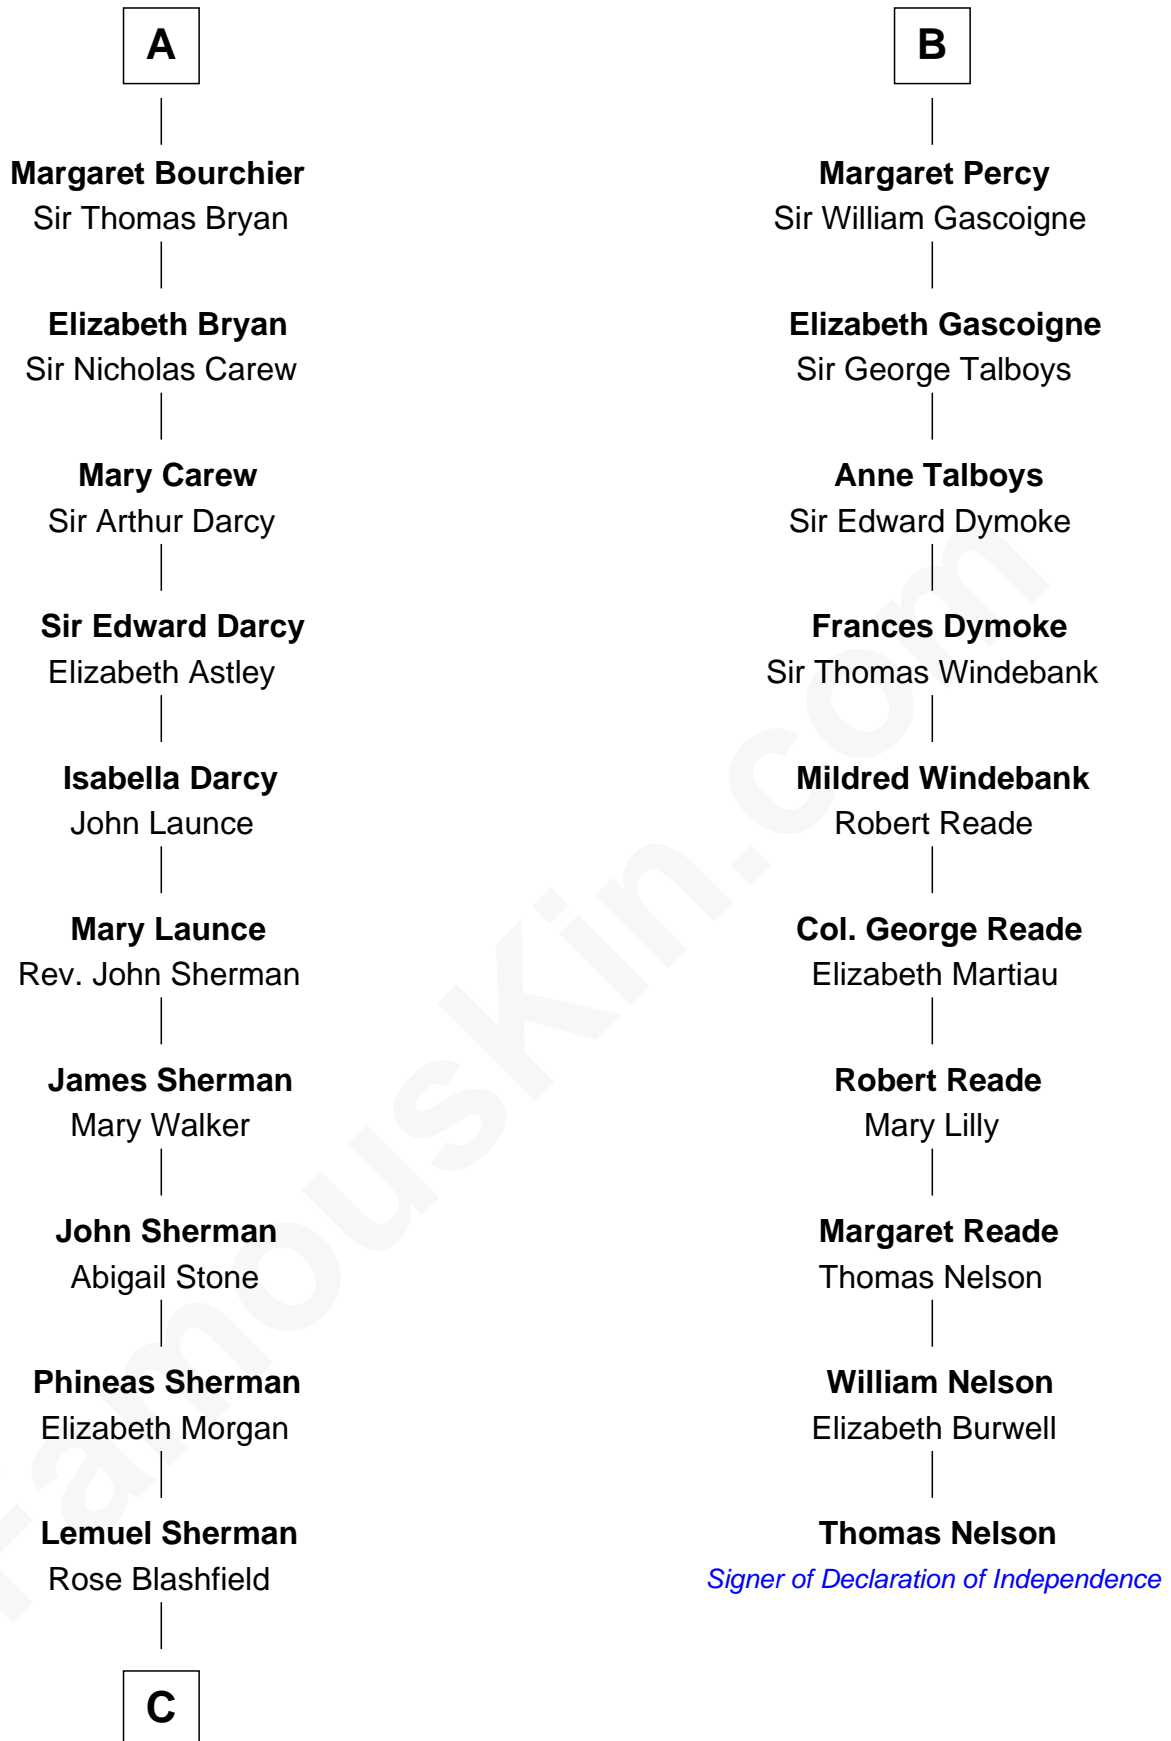

FamousKin.com
Relationship Chart of
Norman Rockwell
American Artist

16th cousin 5 times removed of

Thomas Nelson
Signer of the Declaration of Independence

C

—
Jacob Sherman

Cafira Janes

—
Orilla Janes Sherman
Samuel Darling Rockwell

—
John William Rockwell
Phebe Boyce Waring

—
Jarvis Waring Rockwell
Anne Mary Hill

—
Norman Rockwell
American Artist

FamousKin.com