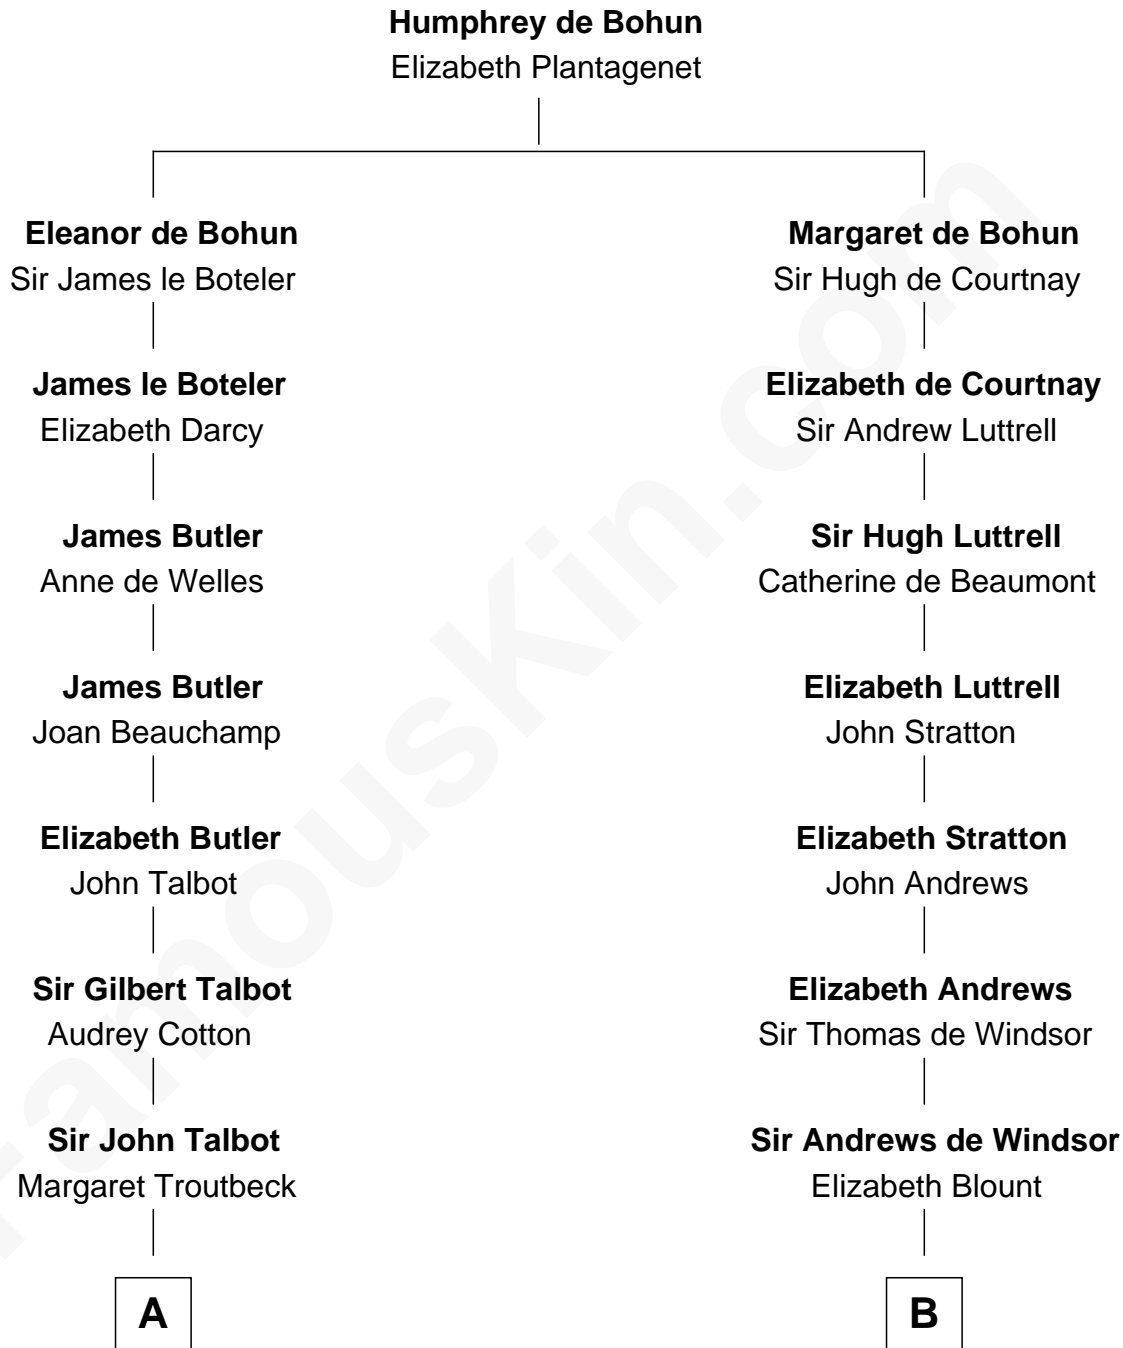

FamousKin.com
Relationship Chart of
Norman Rockwell
American Artist

14th cousin 5 times removed of

Thomas Nelson
Signer of the Declaration of Independence

C

—
John William Rockwell

Phebe Boyce Waring

—
Jarvis Waring Rockwell

Anne Mary Hill

—
Norman Rockwell

American Artist

FamousKin.com