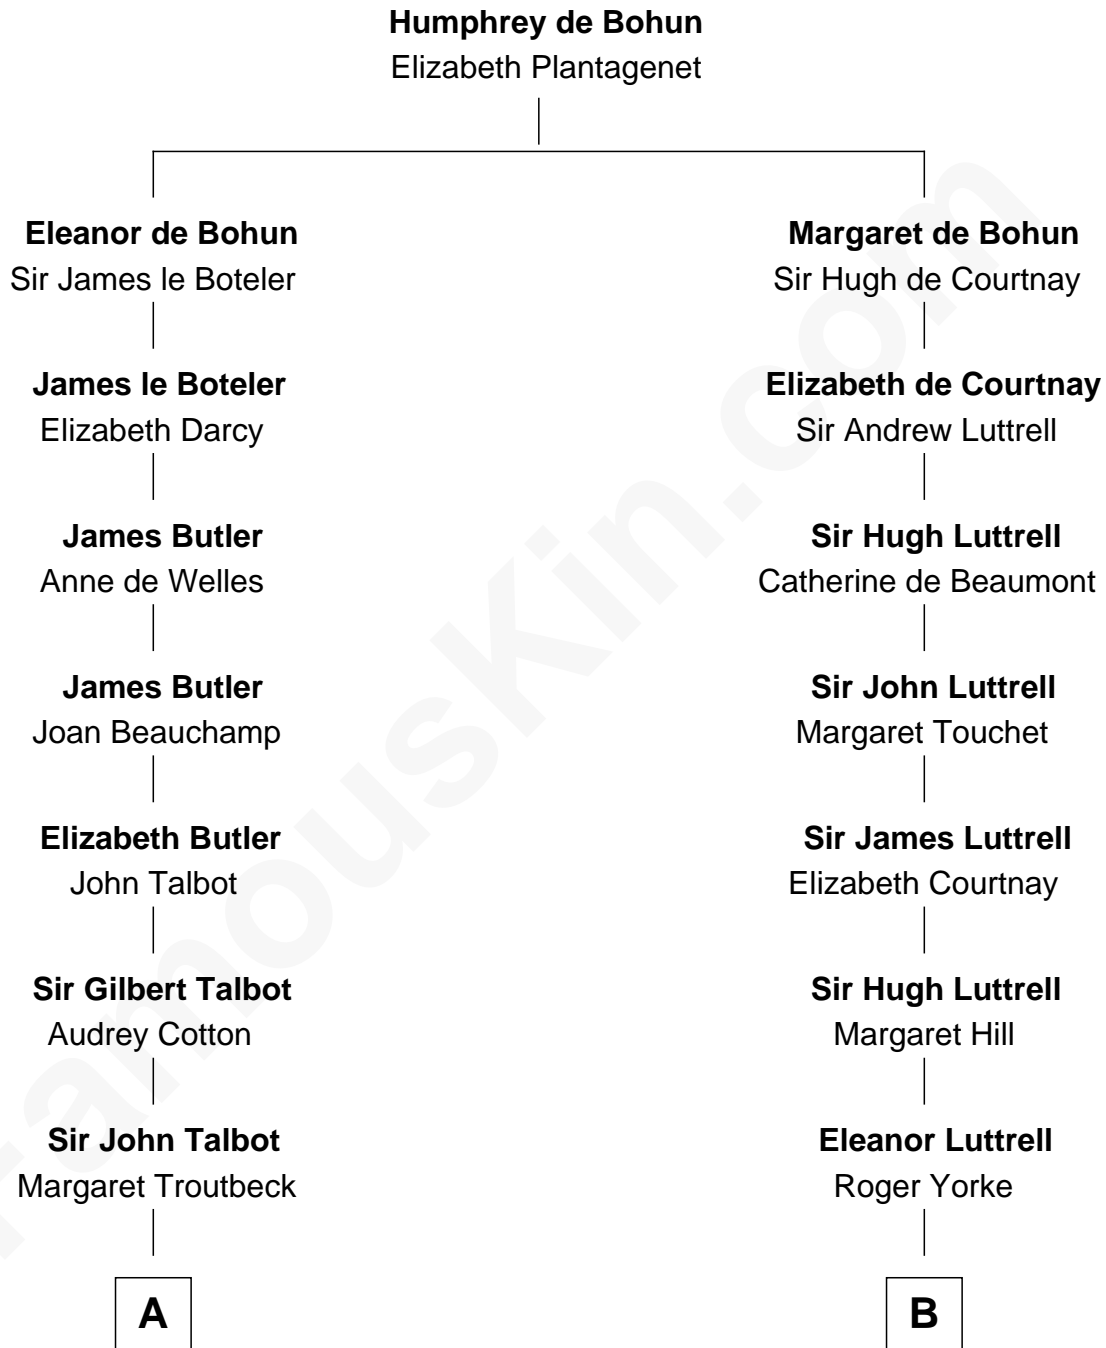

FamousKin.com
Relationship Chart of
Norman Rockwell
American Artist

14th cousin 5 times removed of

General William Whipple
Signer of the Declaration of Independence

C

—
John William Rockwell

Phebe Boyce Waring

—
Jarvis Waring Rockwell

Anne Mary Hill

—
Norman Rockwell

American Artist

FamousKin.com