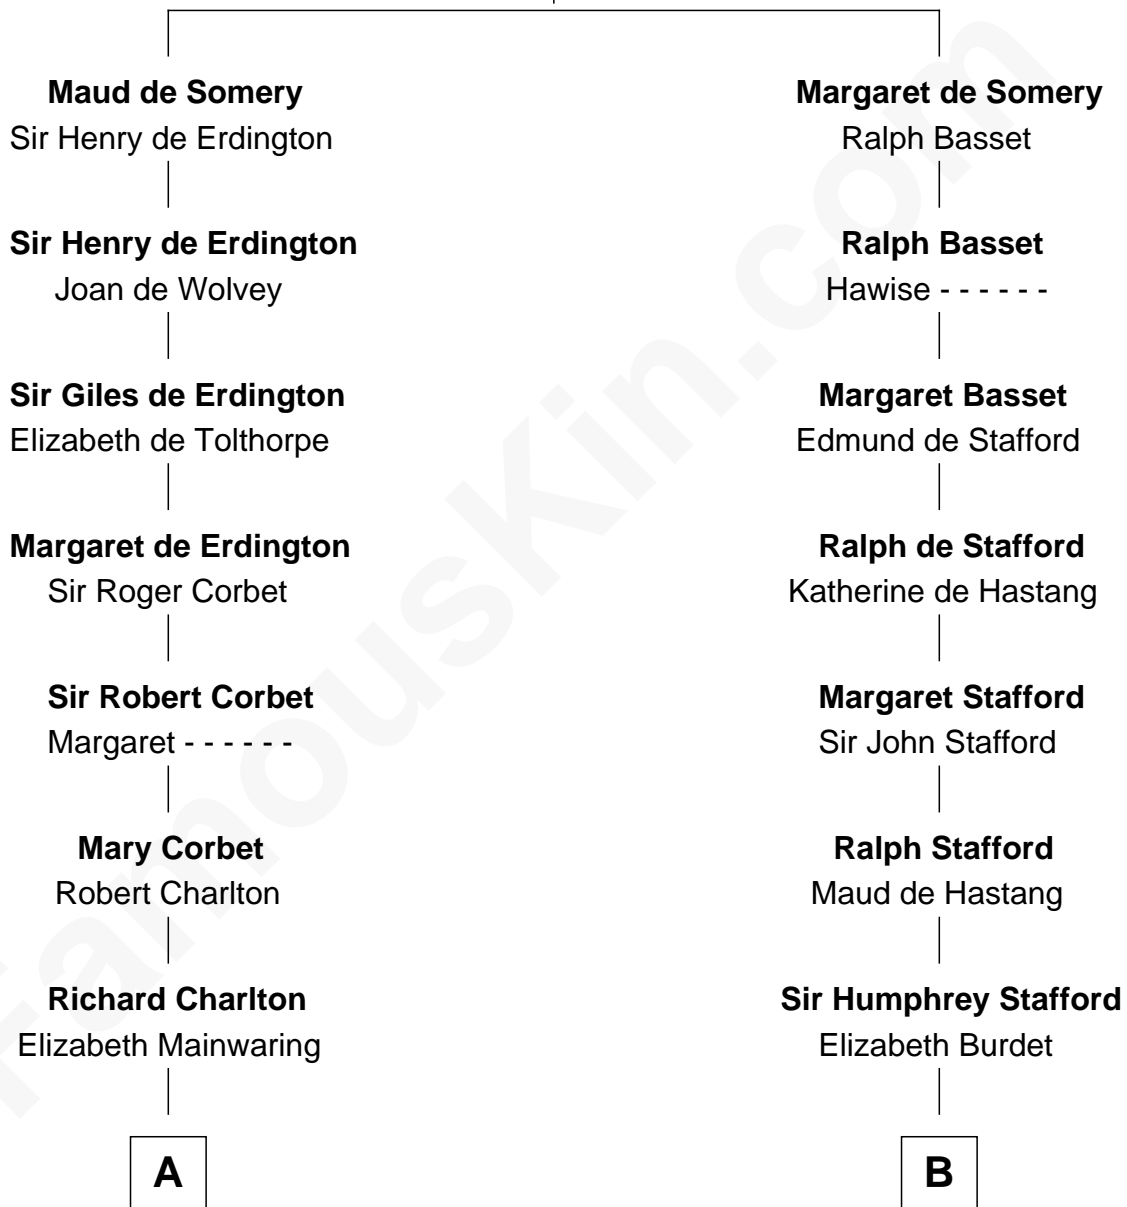

FamousKin.com
Relationship Chart of
Norman Rockwell
American Artist

18th cousin 1 time removed of

Robert Townsend

Member of the Culper Spy Ring during the American Revolution

Sir Roger de Somery
 Nichole d'Aubenev

C

John William Rockwell

Phebe Boyce Waring

Jarvis Waring Rockwell

Anne Mary Hill

Norman Rockwell

American Artist

D

Samuel Townsend

Sarah Stoddard

Robert Townsend

Spy known as "Culper Jr."

FamousKin.com