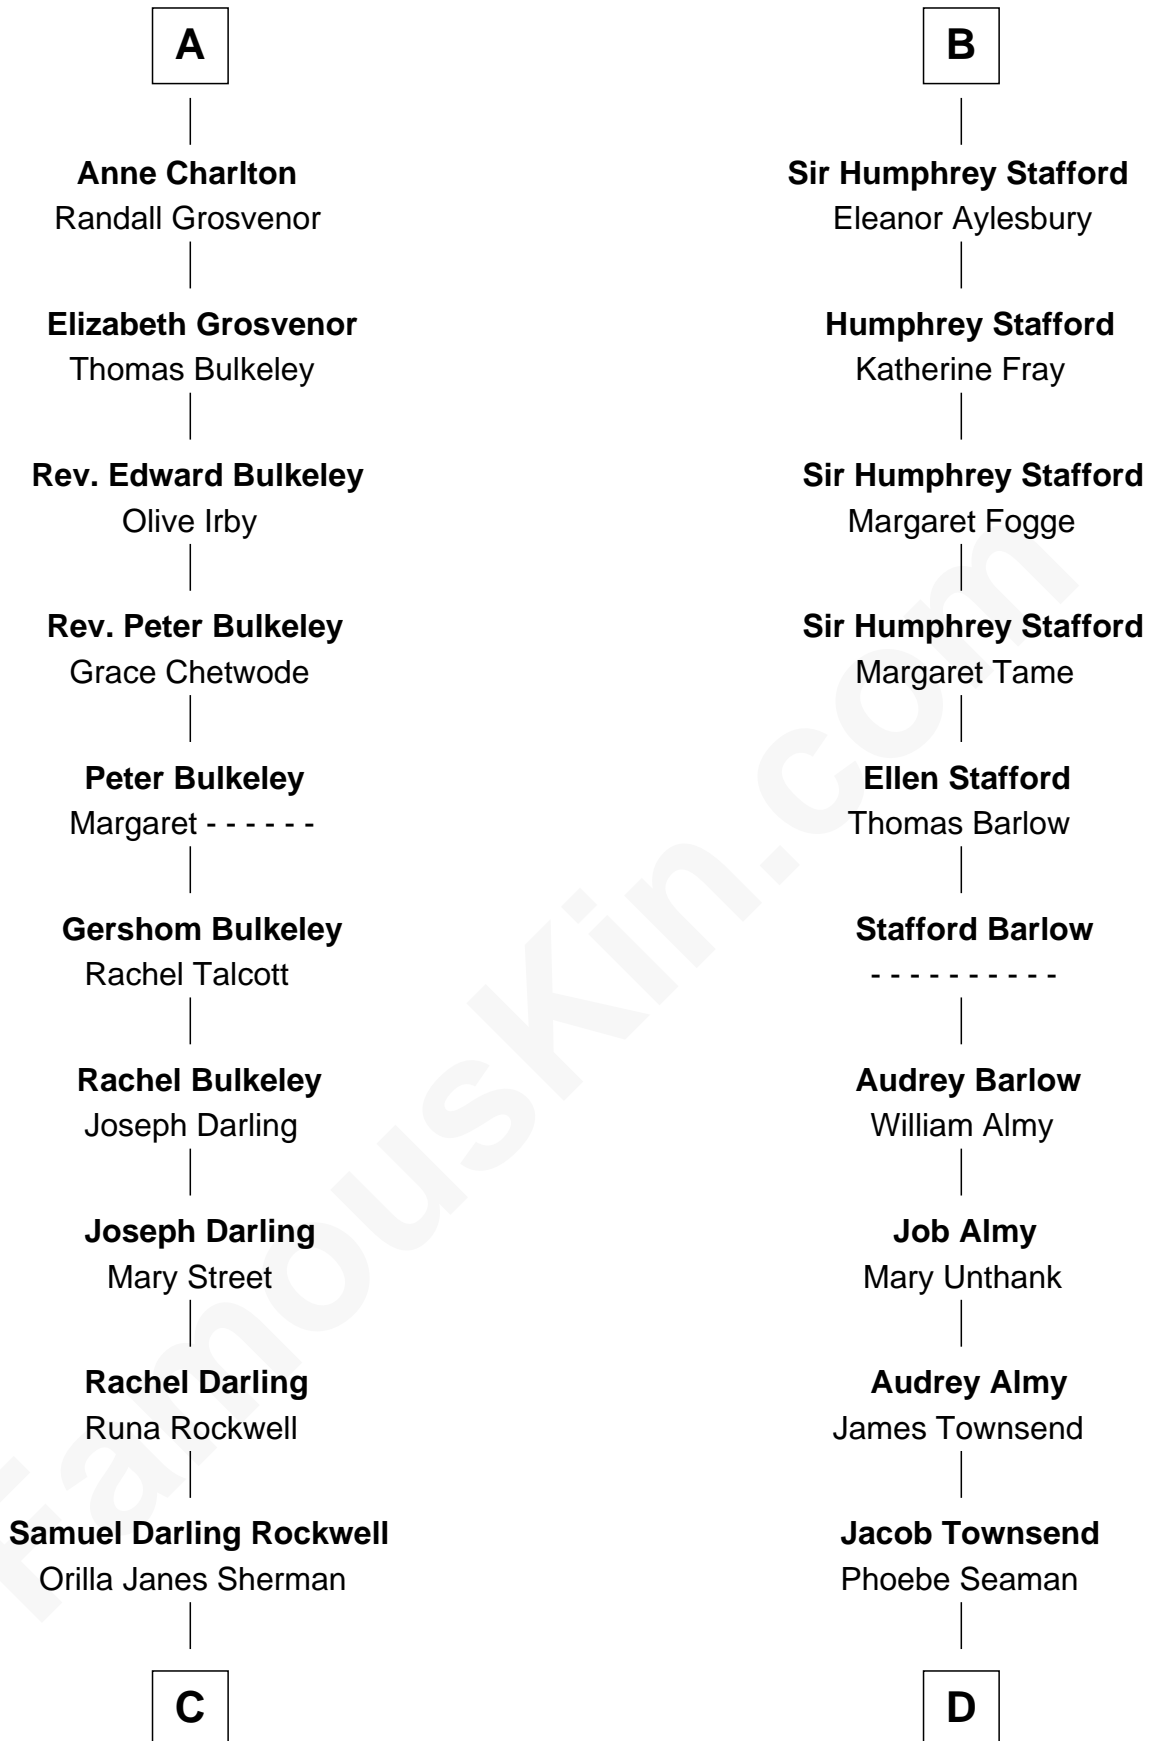

FamousKin.com
Relationship Chart of
Norman Rockwell
American Artist

18th cousin 1 time removed of

Robert Townsend

Member of the Culper Spy Ring during the American Revolution

Sir Roger de Somery
 Nichole d'Aubenev

C

John William Rockwell

Phebe Boyce Waring

Jarvis Waring Rockwell

Anne Mary Hill

Norman Rockwell

American Artist

D

Samuel Townsend

Sarah Stoddard

Robert Townsend

Spy known as "Culper Jr."

FamousKin.com