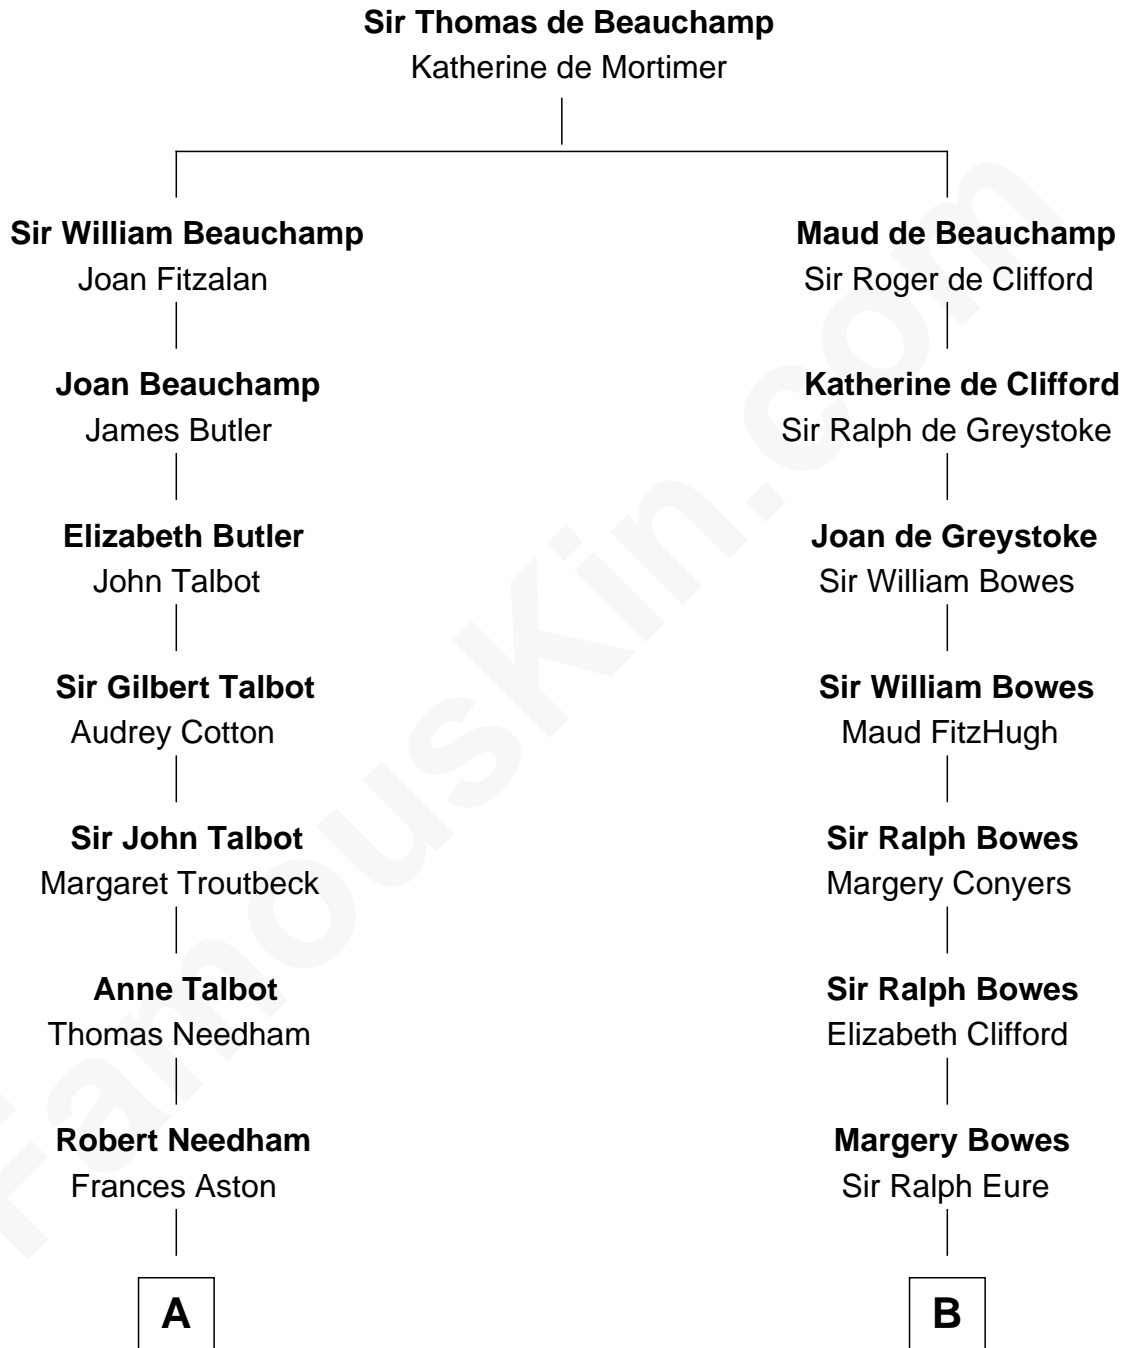

**FamousKin.com**  
**Relationship Chart of**  
**Norman Rockwell**  
*American Artist*

17th cousin 2 times removed of

**Sandra Day O'Connor**  
*First Female U.S. Supreme Court Justice*

**C**

Henry Clay Day  
Alice Edith Hilton

Henry R. Day  
Ada Mae Wilkey

Sandra Day O'Connor  
*U.S. Supreme Court Justice*

FamousKin.com