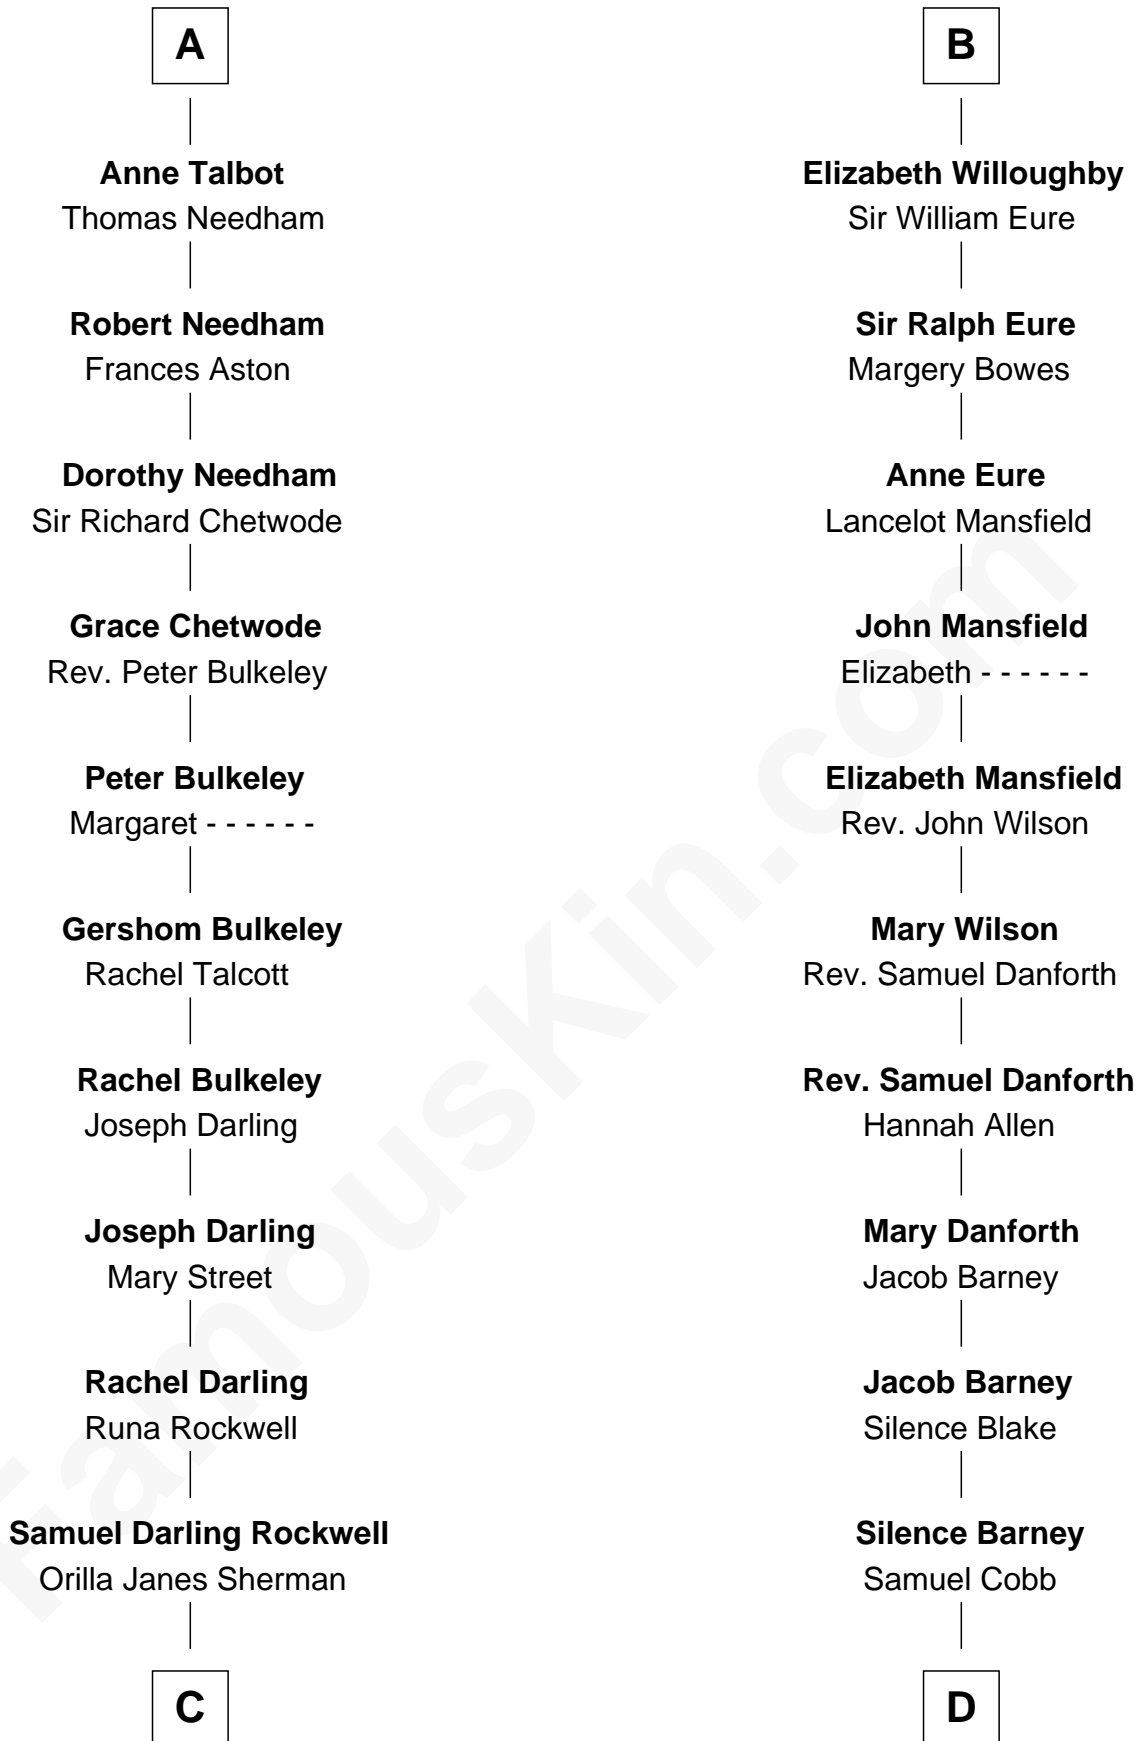

FamousKin.com
Relationship Chart of
Norman Rockwell
American Artist

19th cousin 2 times removed of
Sandra Day O'Connor
First Female U.S. Supreme Court Justice

C

John William Rockwell

Phebe Boyce Waring

Jarvis Waring Rockwell

Anne Mary Hill

Norman Rockwell

American Artist

D

Lettice Carlyle Cobb

Luke Day

Hollis Day

Eliza L. Flanders