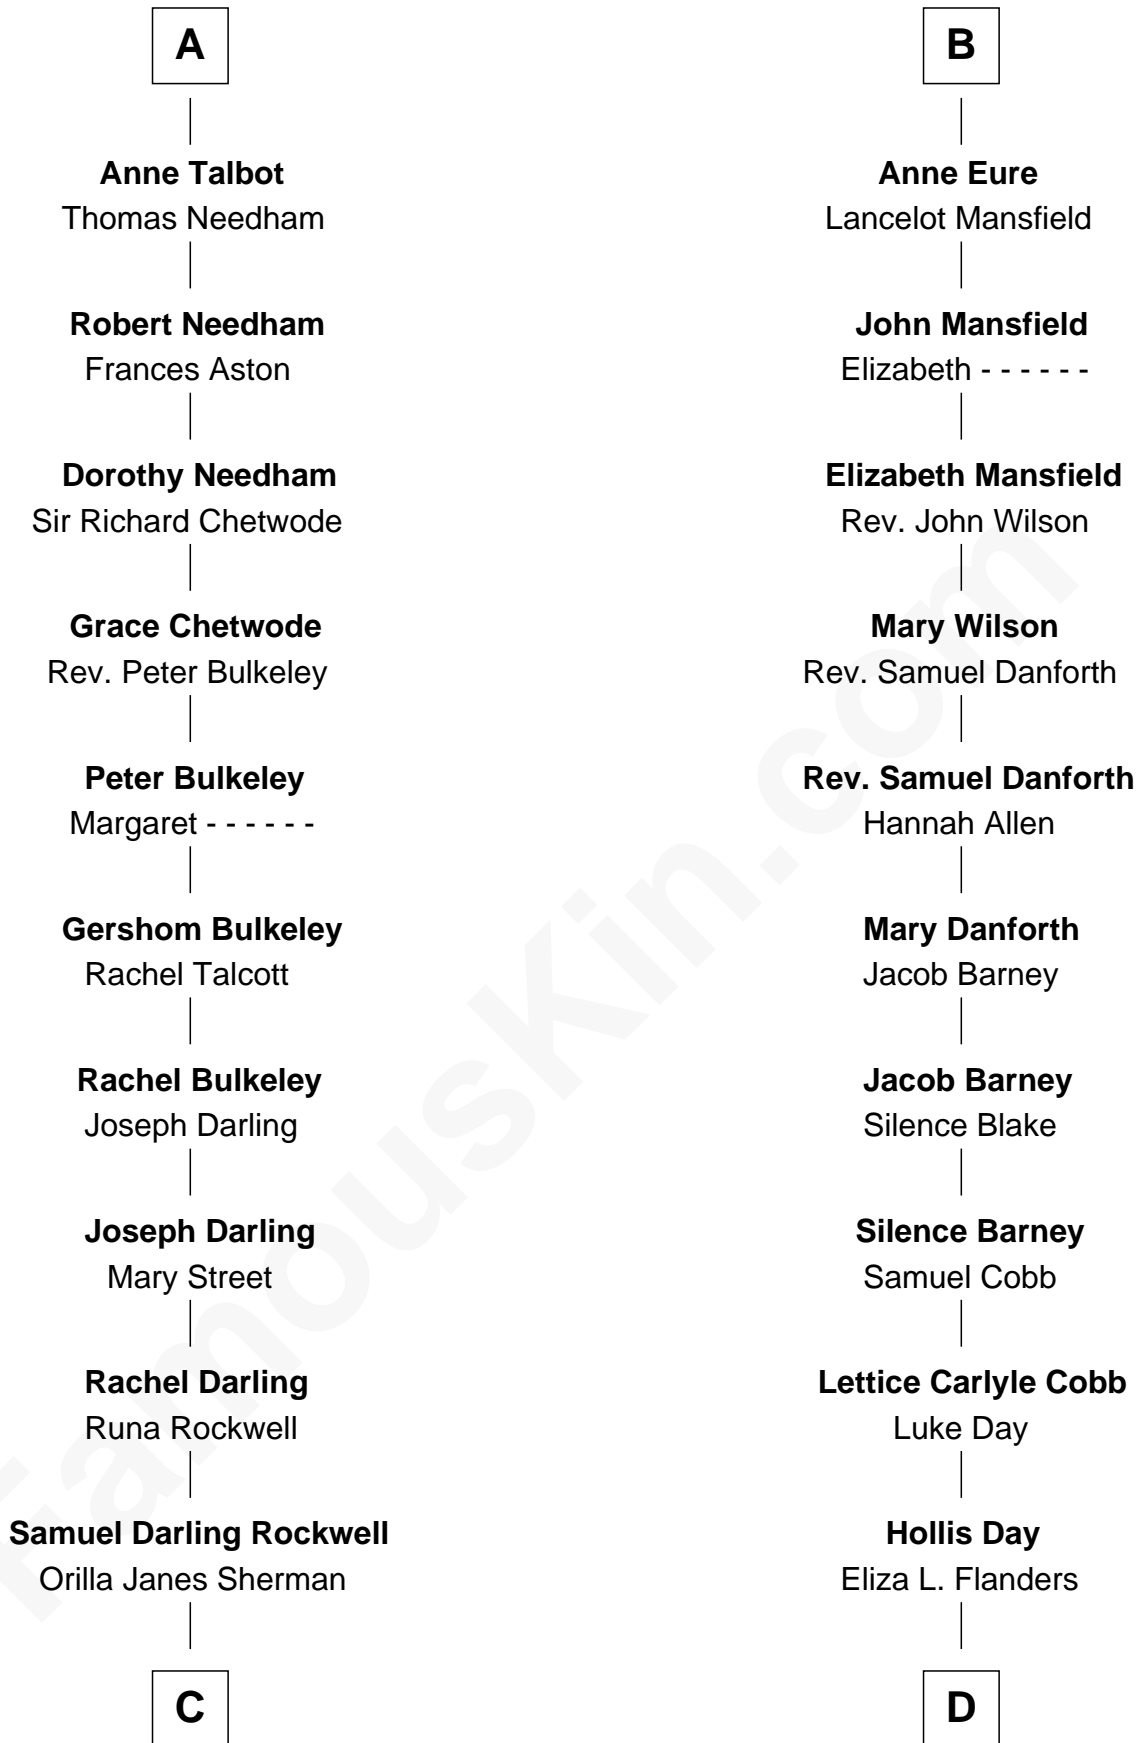

FamousKin.com

Relationship Chart of

Norman Rockwell

American Artist

19th cousin of

Sandra Day O'Connor

First Female U.S. Supreme Court Justice

Edmund Fitzalan

Alice de Warenne

C

John William Rockwell

Phebe Boyce Waring

Jarvis Waring Rockwell

Anne Mary Hill

Norman Rockwell

American Artist

D

Henry Clay Day

Alice Edith Hilton

Henry R. Day

Ada Mae Wilkey

Sandra Day O'Connor

U.S. Supreme Court Justice

FamousKin.com