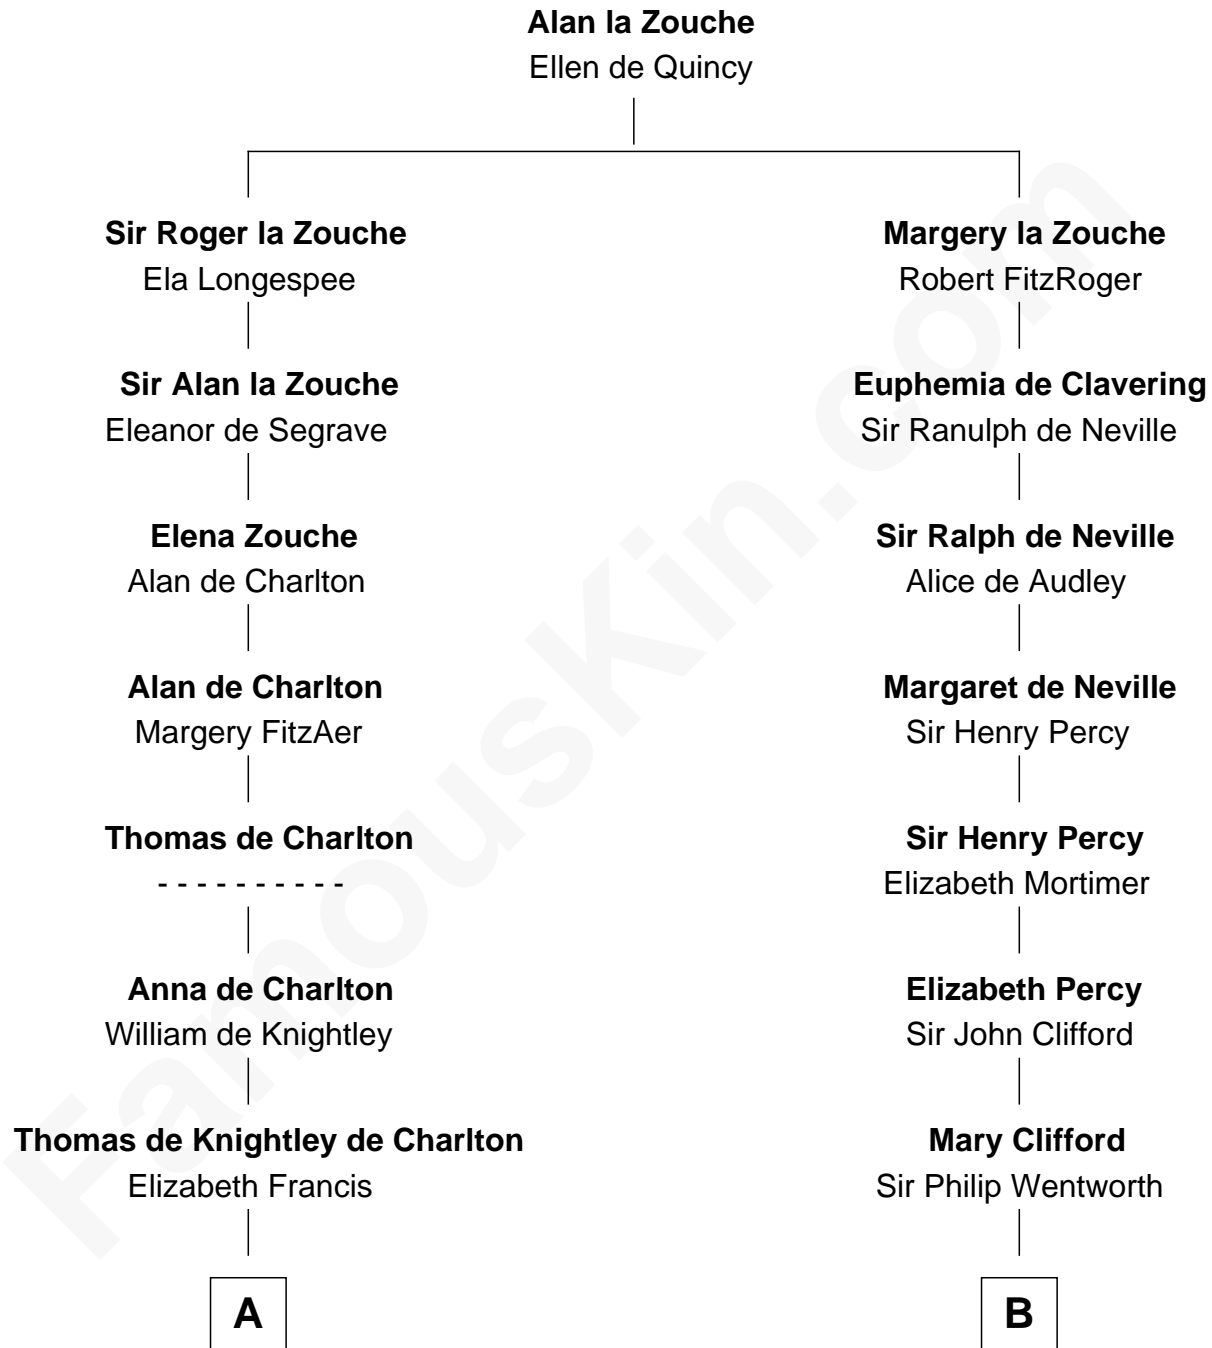

FamousKin.com

Relationship Chart of

Norman Rockwell

American Artist

15th cousin 6 times removed of

Caesar Rodney

Signer of the Declaration of Independence

C

—
Rachel Darling
Runa Rockwell

—
Samuel Darling Rockwell
Orilla Janes Sherman

—
John William Rockwell
Phebe Boyce Waring

—
Jarvis Waring Rockwell
Anne Mary Hill

—
Norman Rockwell
American Artist

FamousKin.com