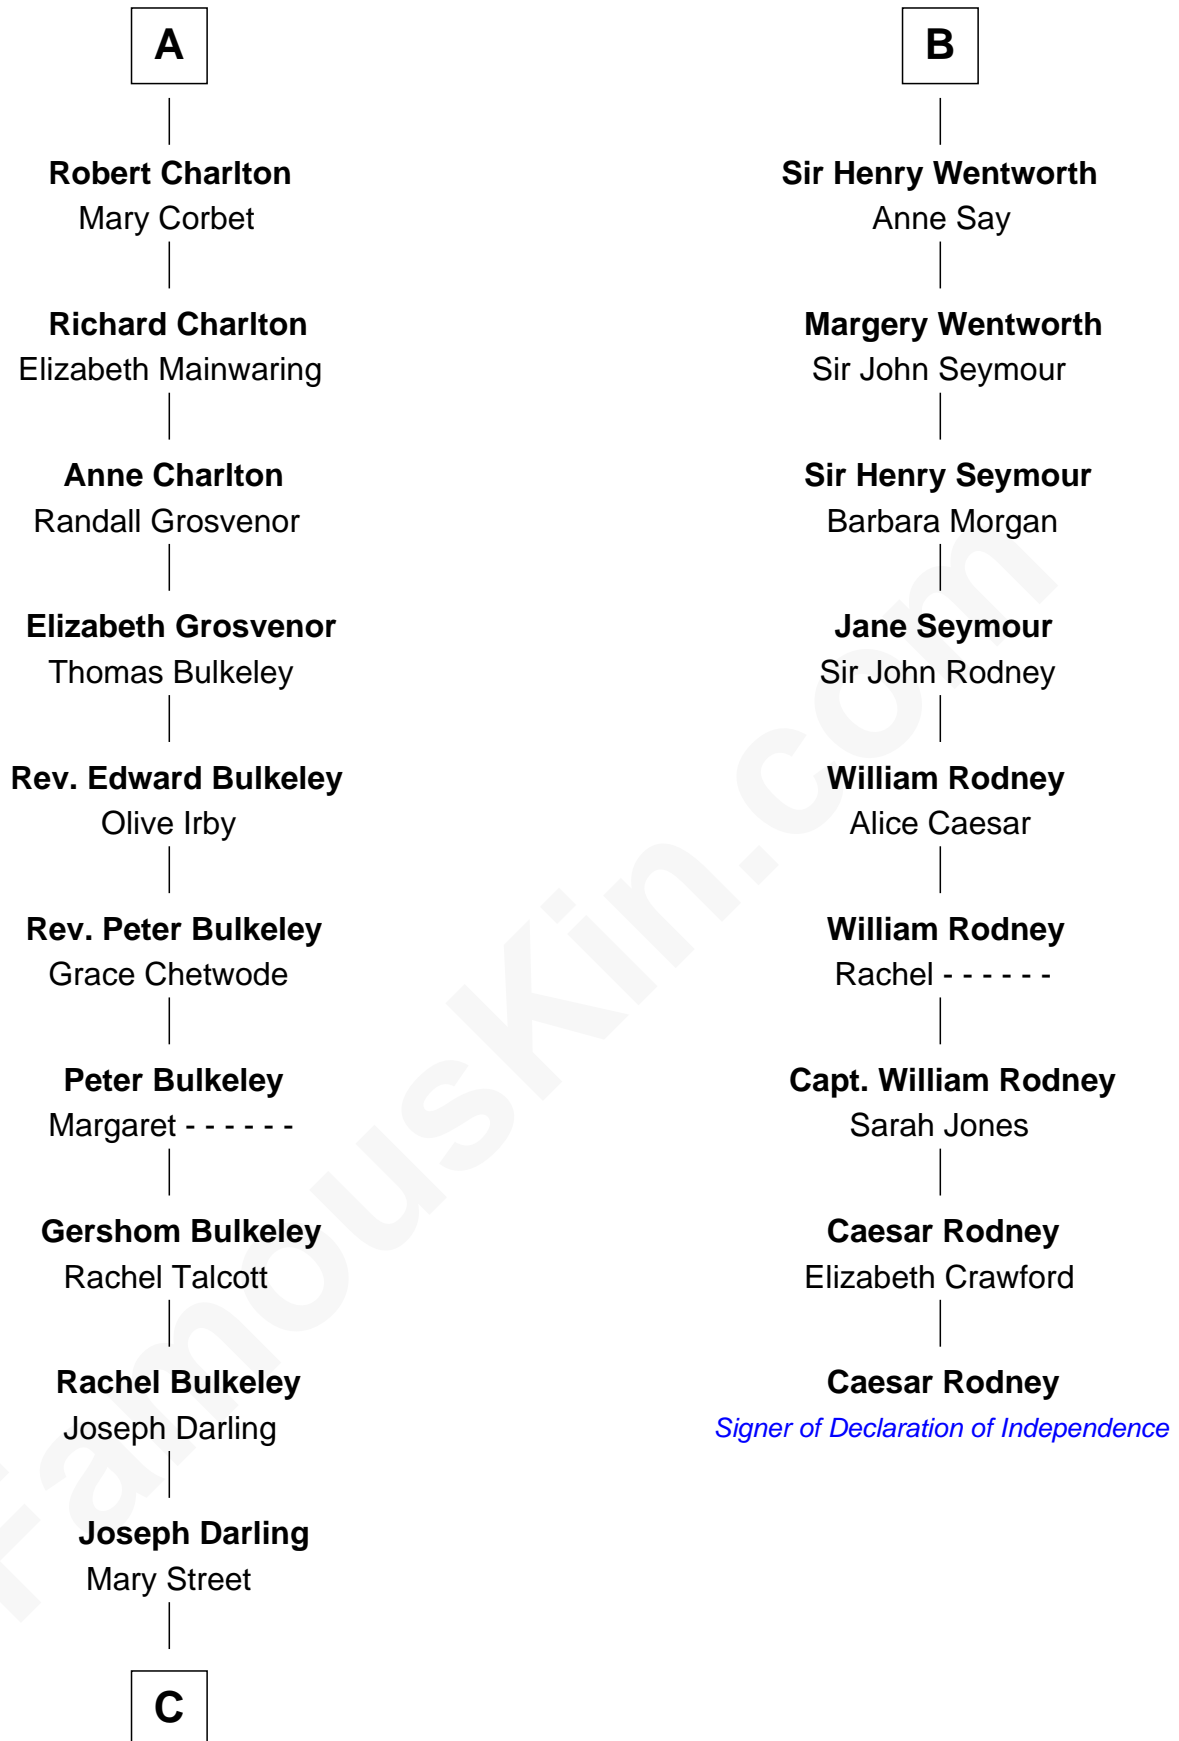

FamousKin.com

Relationship Chart of

Norman Rockwell

American Artist

15th cousin 6 times removed of

Caesar Rodney

Signer of the Declaration of Independence

C

—
Rachel Darling
Runa Rockwell

—
Samuel Darling Rockwell
Orilla Janes Sherman

—
John William Rockwell
Phebe Boyce Waring

—
Jarvis Waring Rockwell
Anne Mary Hill

—
Norman Rockwell
American Artist

FamousKin.com