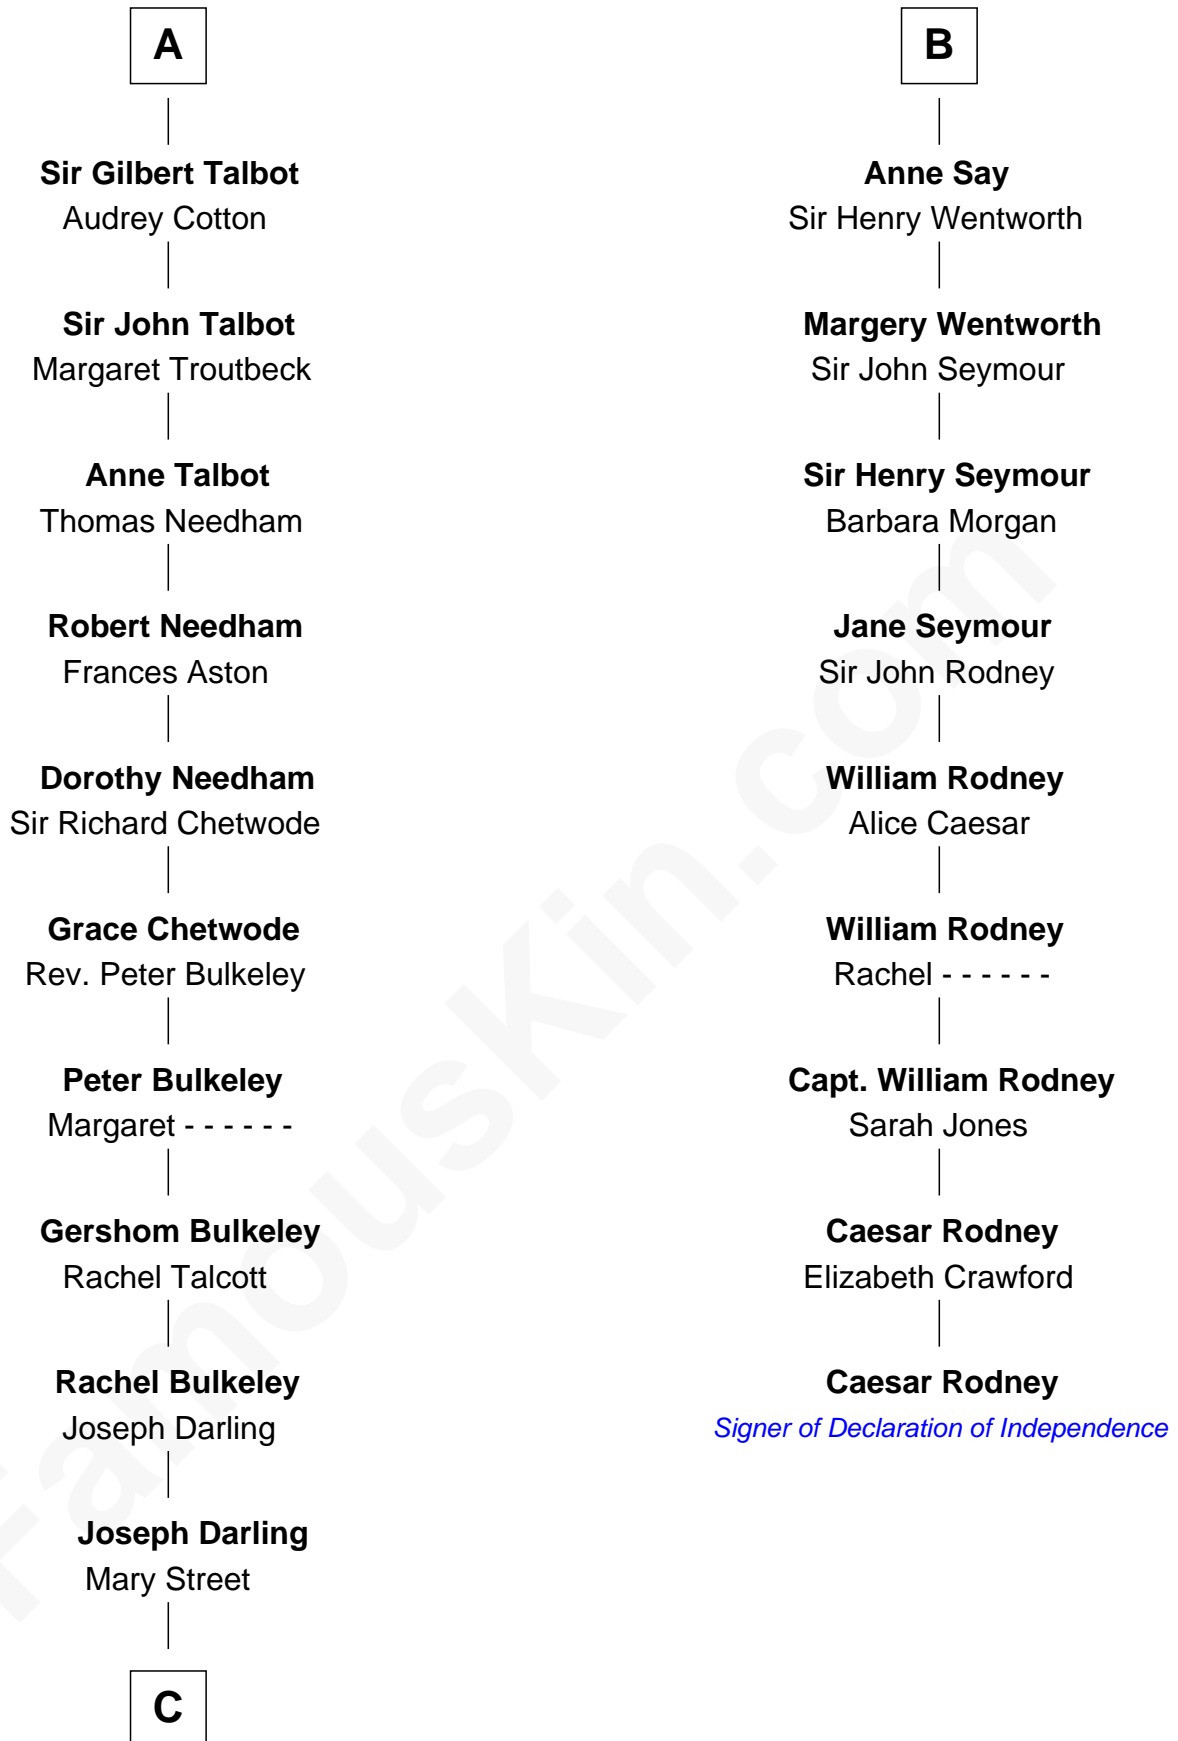

FamousKin.com
Relationship Chart of
Norman Rockwell
American Artist

15th cousin 6 times removed of

Caesar Rodney
Signer of the Declaration of Independence

C

—
Rachel Darling
Runa Rockwell

—
Samuel Darling Rockwell
Orilla Janes Sherman

—
John William Rockwell
Phebe Boyce Waring

—
Jarvis Waring Rockwell
Anne Mary Hill

—
Norman Rockwell
American Artist

FamousKin.com