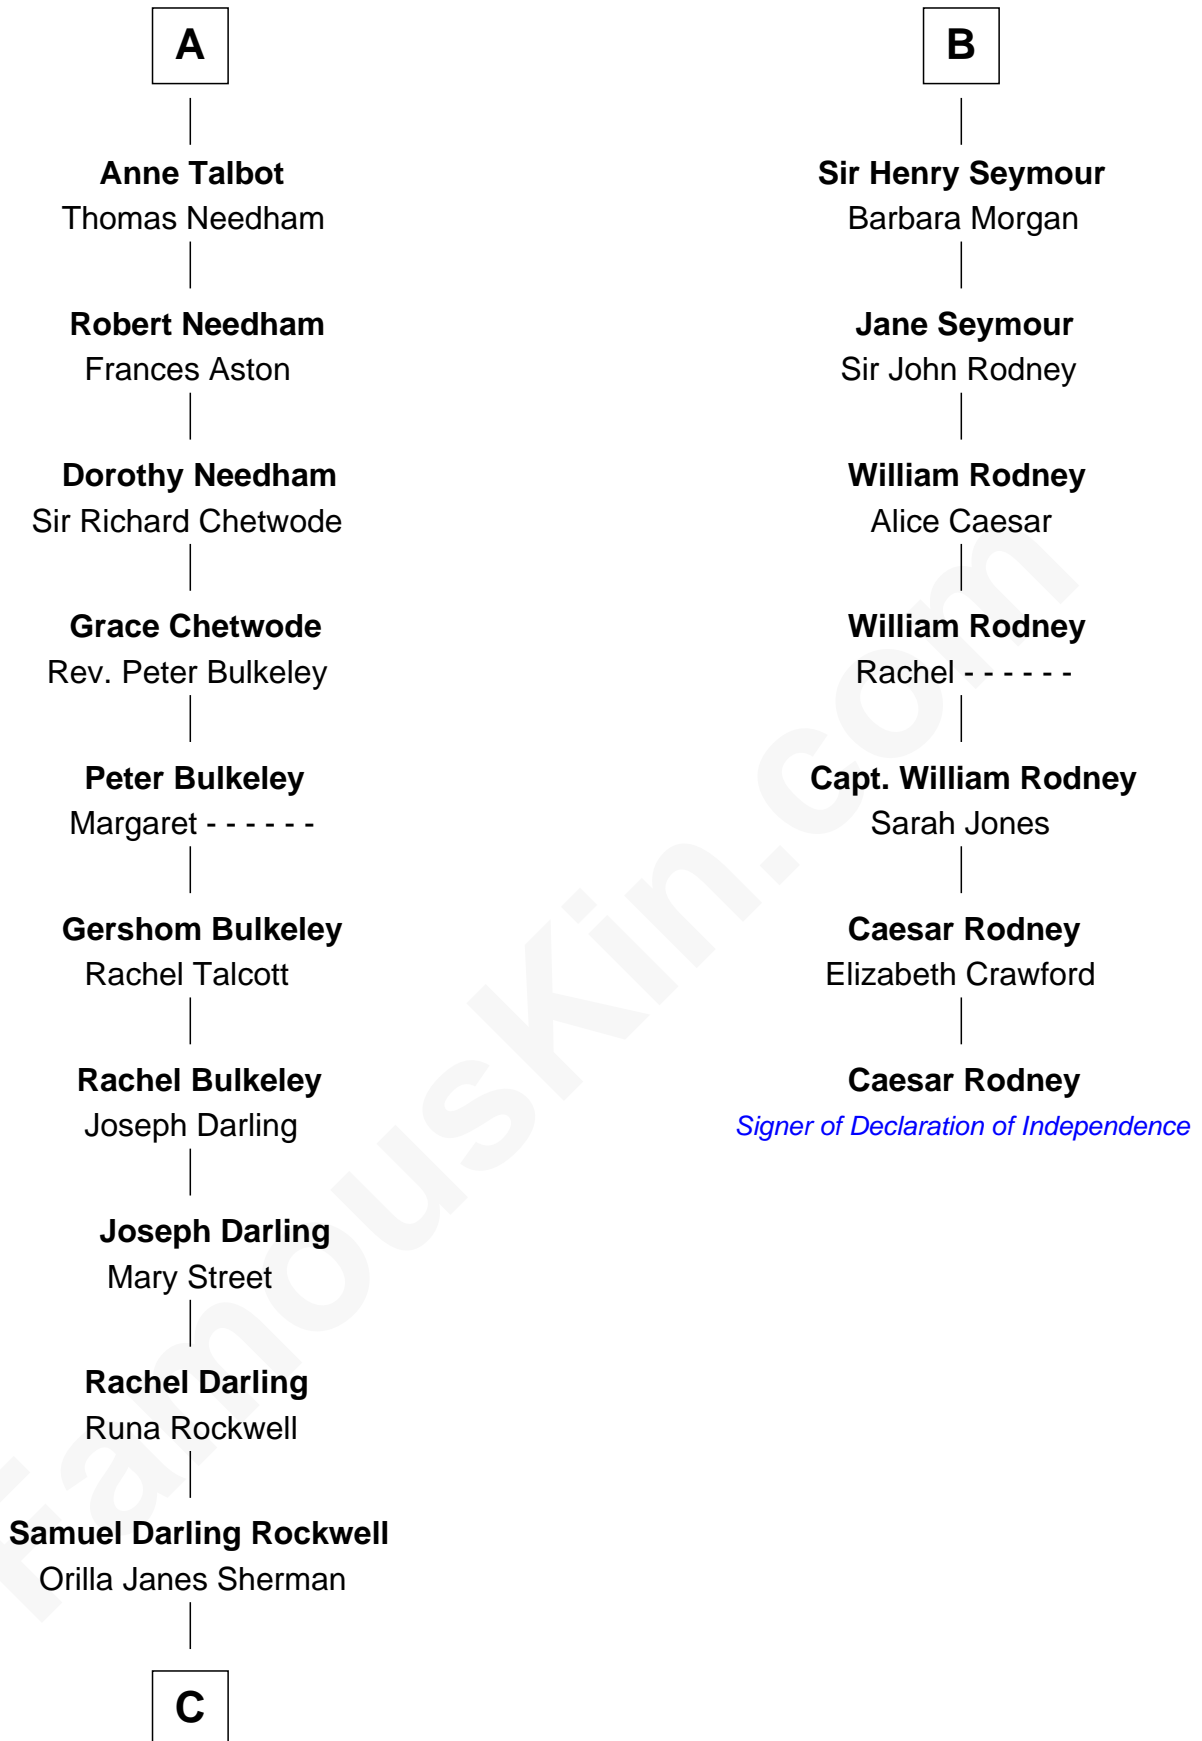

**FamousKin.com**  
**Relationship Chart of**  
**Norman Rockwell**  
*American Artist*

13th cousin 6 times removed of

**Caesar Rodney**  
*Signer of the Declaration of Independence*

**C**

John William Rockwell

Phebe Boyce Waring

Jarvis Waring Rockwell

Anne Mary Hill

Norman Rockwell

*American Artist*

FamousKin.com