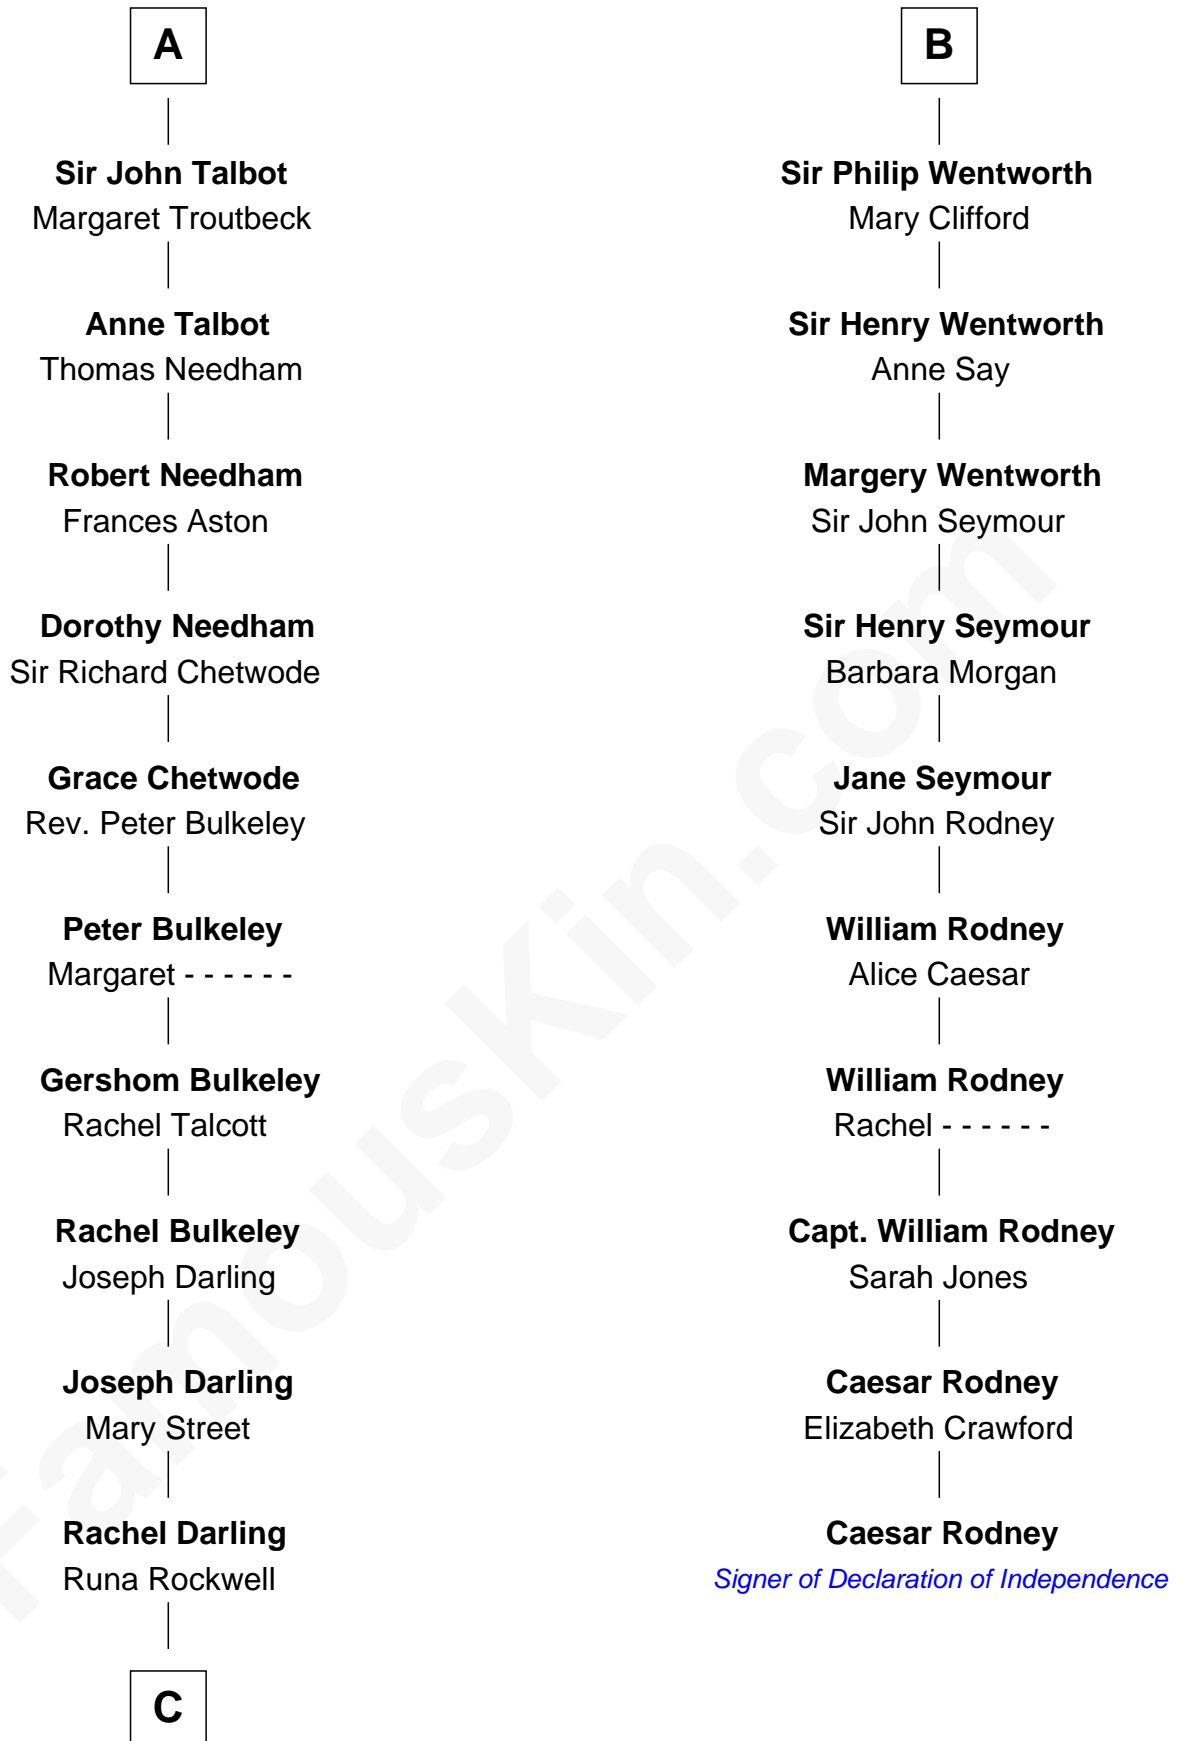

FamousKin.com
Relationship Chart of
Norman Rockwell
American Artist

16th cousin 4 times removed of

Caesar Rodney
Signer of the Declaration of Independence

C

—
Samuel Darling Rockwell

Orilla Janes Sherman

—
John William Rockwell

Phebe Boyce Waring

—
Jarvis Waring Rockwell

Anne Mary Hill

—
Norman Rockwell

American Artist

FamousKin.com