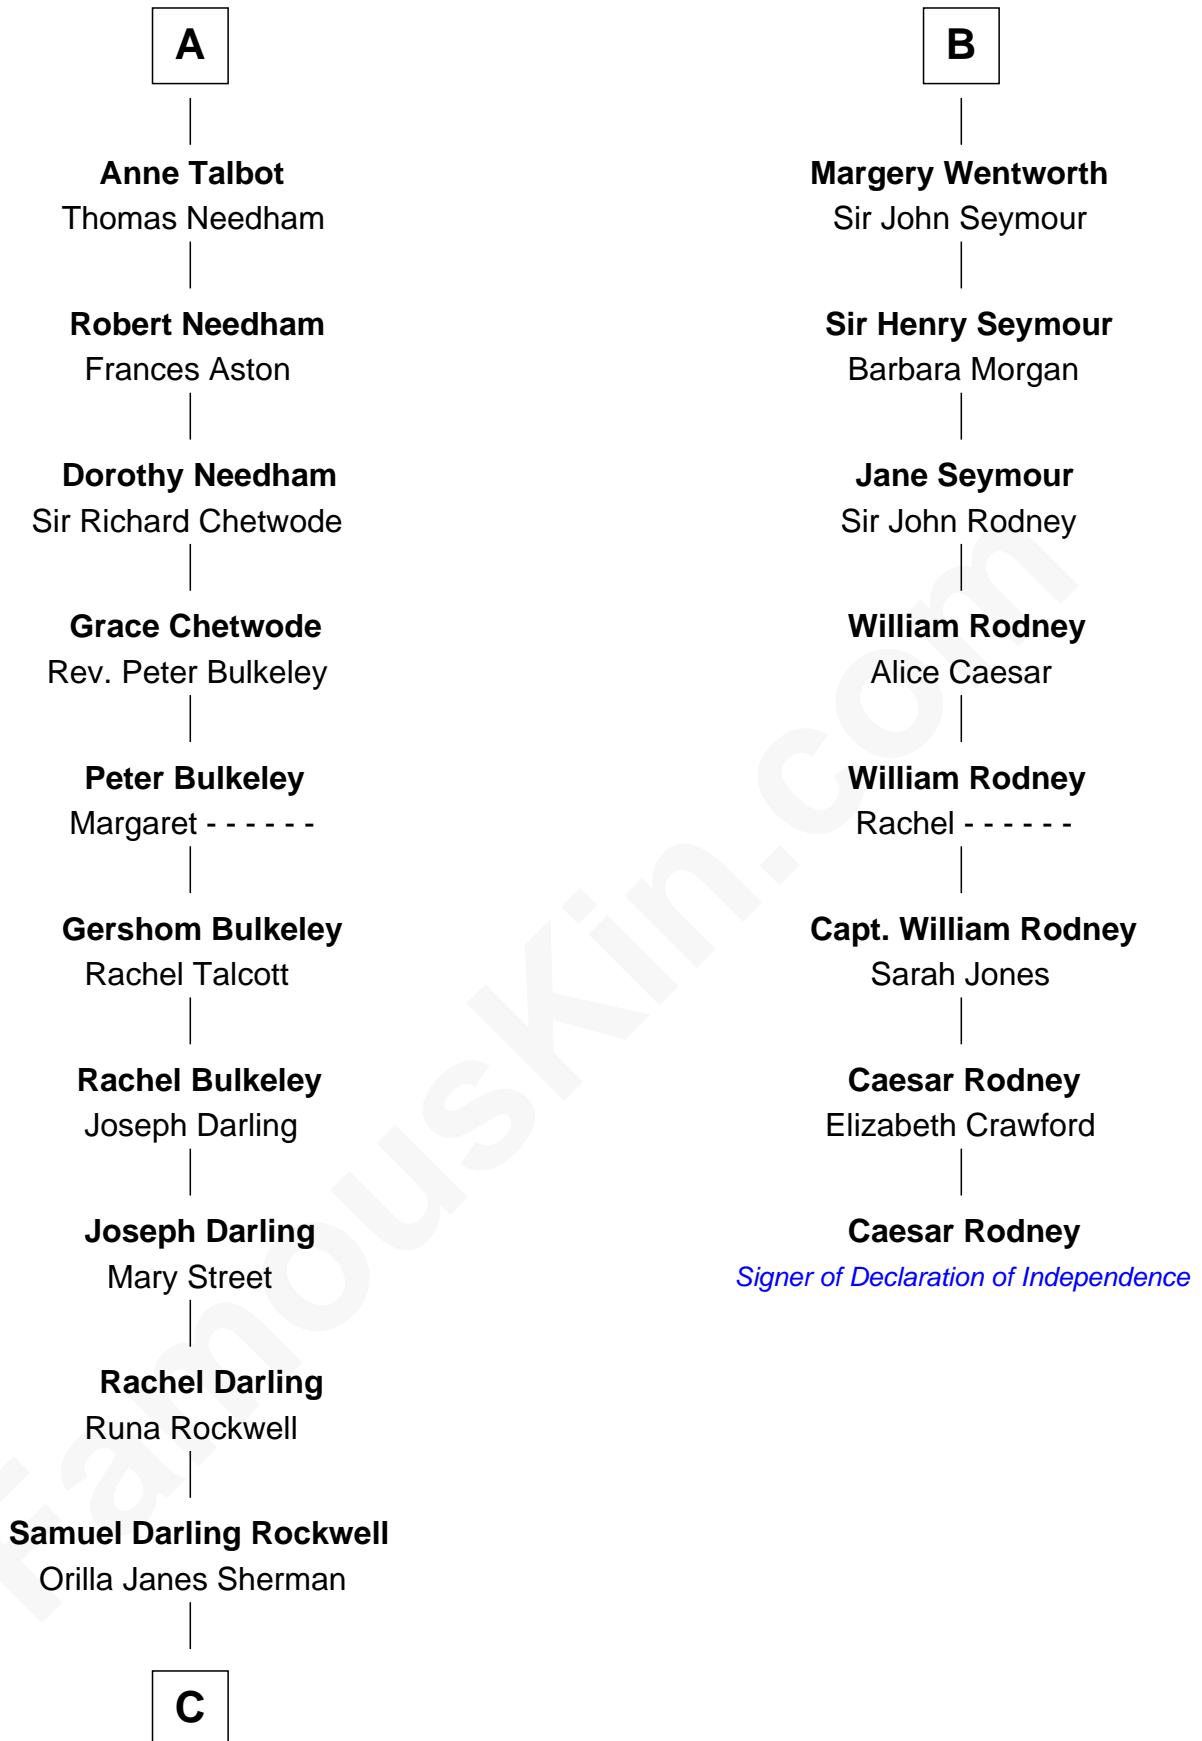

FamousKin.com

Relationship Chart of

Norman Rockwell

American Artist

14th cousin 5 times removed of

Caesar Rodney

Signer of the Declaration of Independence

C

—
John William Rockwell

Phebe Boyce Waring

—
Jarvis Waring Rockwell

Anne Mary Hill

—
Norman Rockwell

American Artist

FamousKin.com