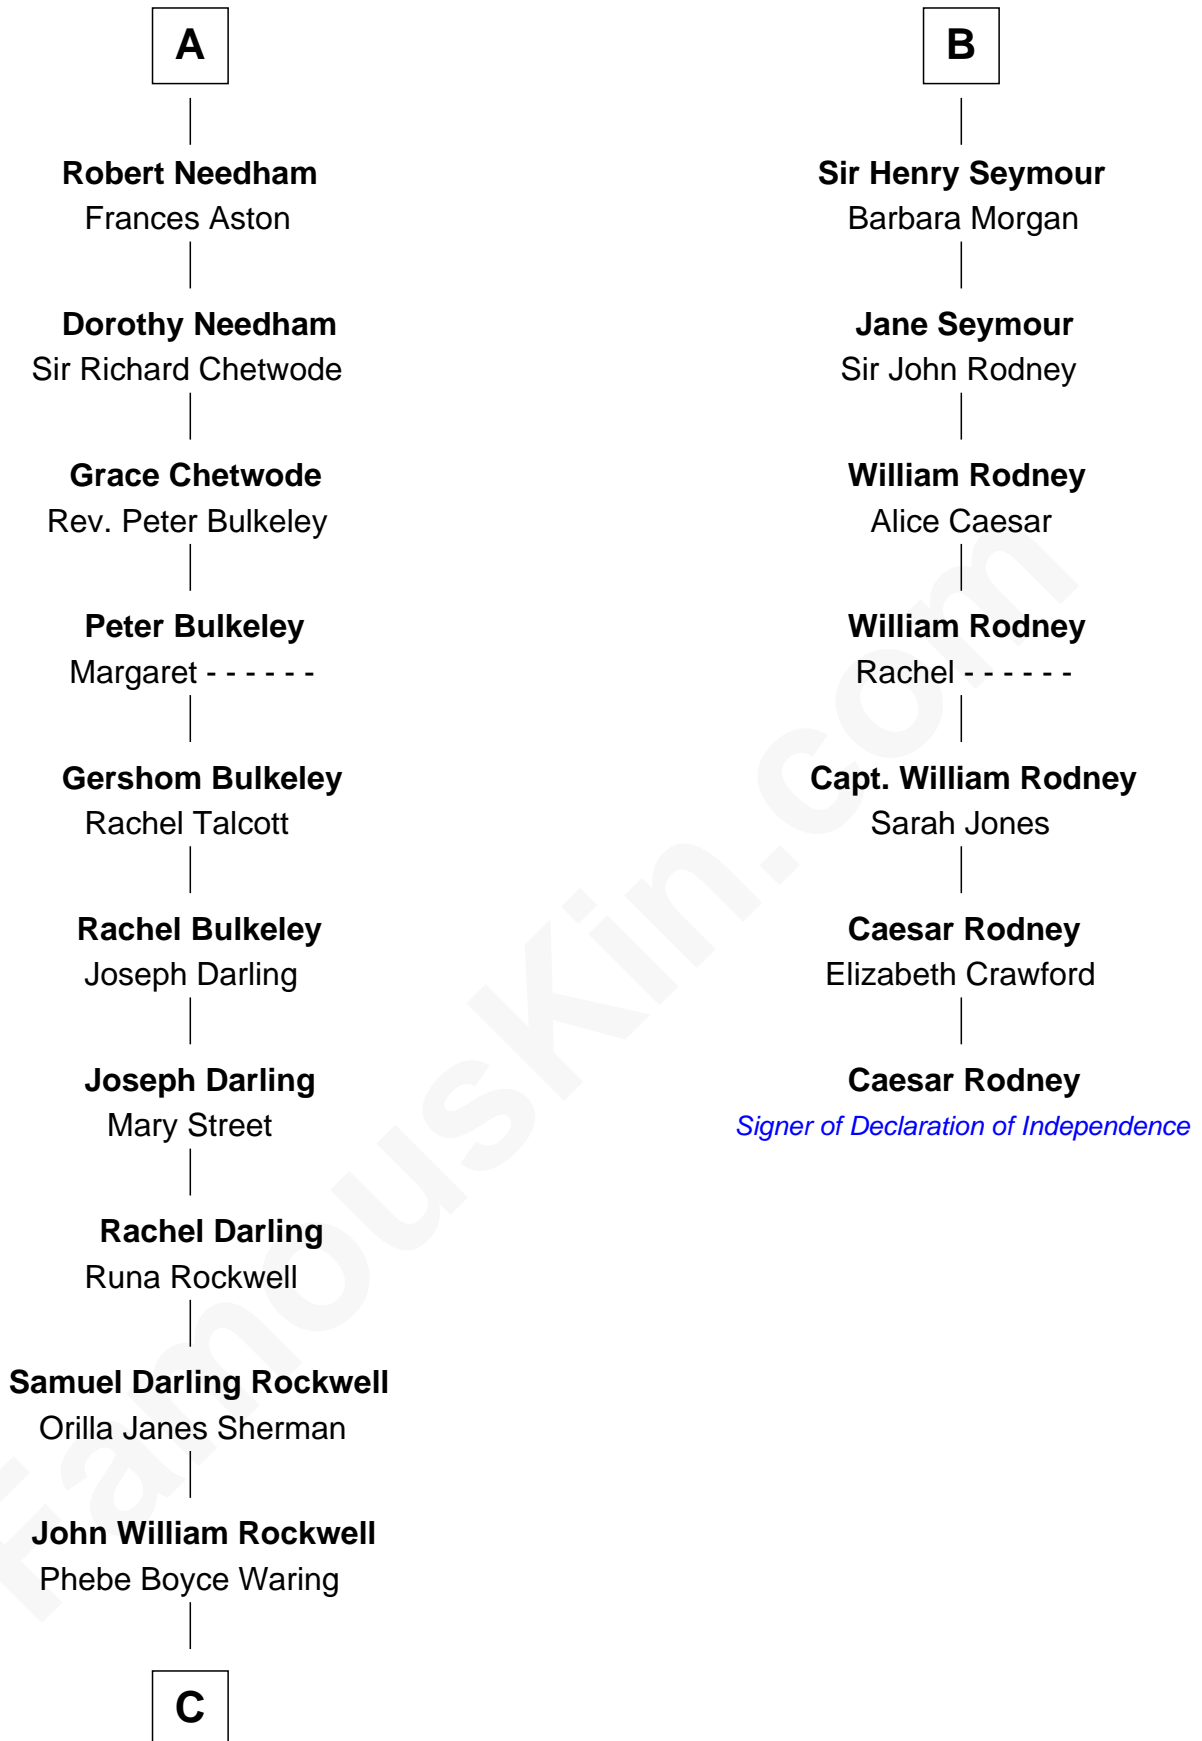

FamousKin.com

Relationship Chart of

Norman Rockwell

American Artist

13th cousin 5 times removed of

Caesar Rodney
Signer of the Declaration of Independence

C

—
Jarvis Waring Rockwell

Anne Mary Hill

—
Norman Rockwell

American Artist

FamousKin.com