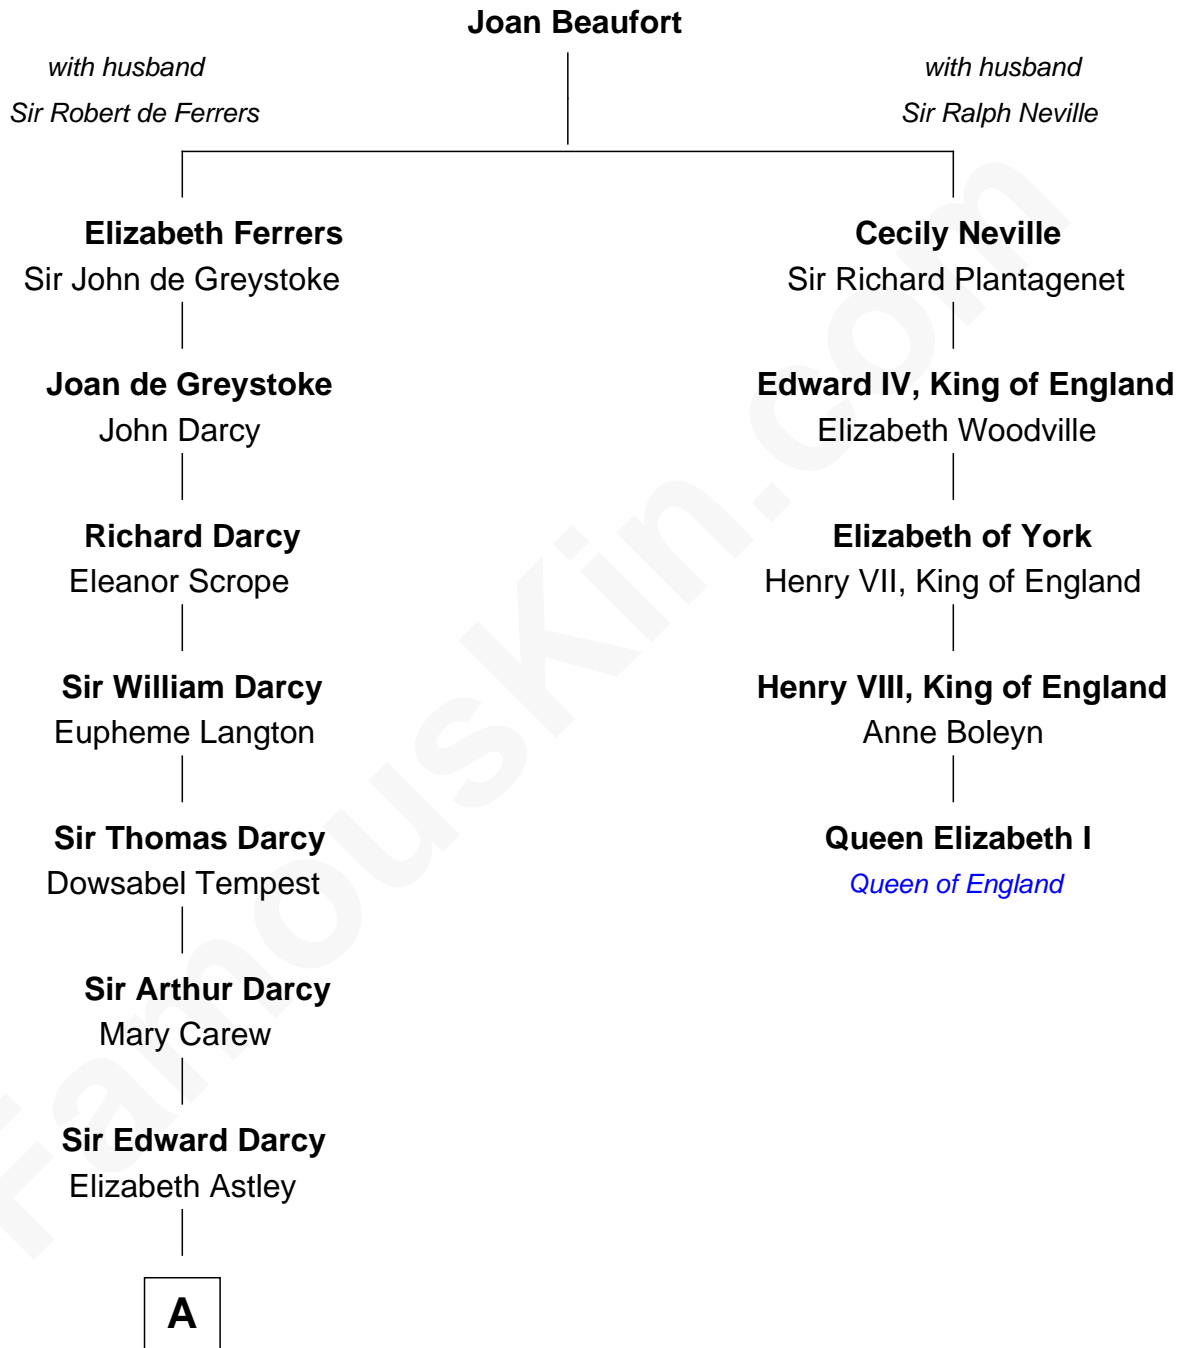

FamousKin.com
Relationship Chart of
Norman Rockwell
American Artist

4th cousin 13 times removed of
Queen Elizabeth I
Queen of England

A

|
Isabella Darcy

John Launce

|
Mary Launce

Rev. John Sherman

|
James Sherman

Mary Walker

|
John Sherman

Abigail Stone

|
Phineas Sherman

Elizabeth Morgan

|
Lemuel Sherman

Rose Blashfield

|
Jacob Sherman

American Artist