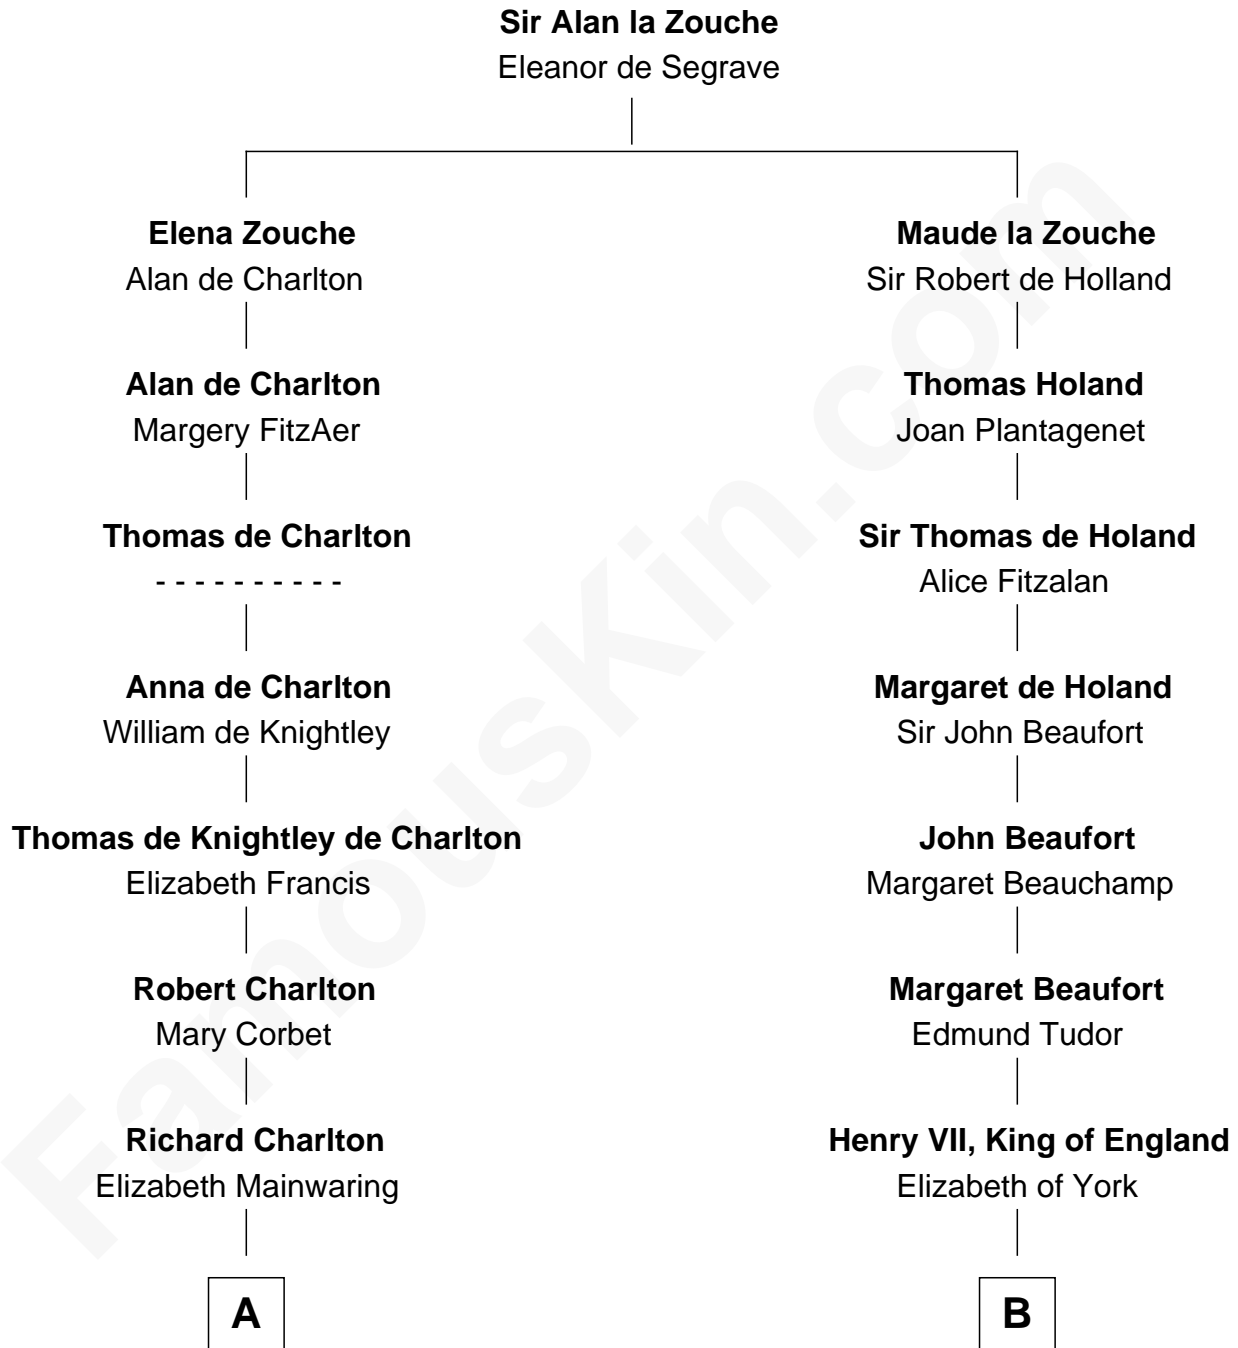

FamousKin.com
Relationship Chart of
Norman Rockwell
American Artist

8th cousin 11 times removed of
Queen Elizabeth I
Queen of England

C

—
John William Rockwell

Phebe Boyce Waring

—
Jarvis Waring Rockwell

Anne Mary Hill

—
Norman Rockwell

American Artist

FamousKin.com