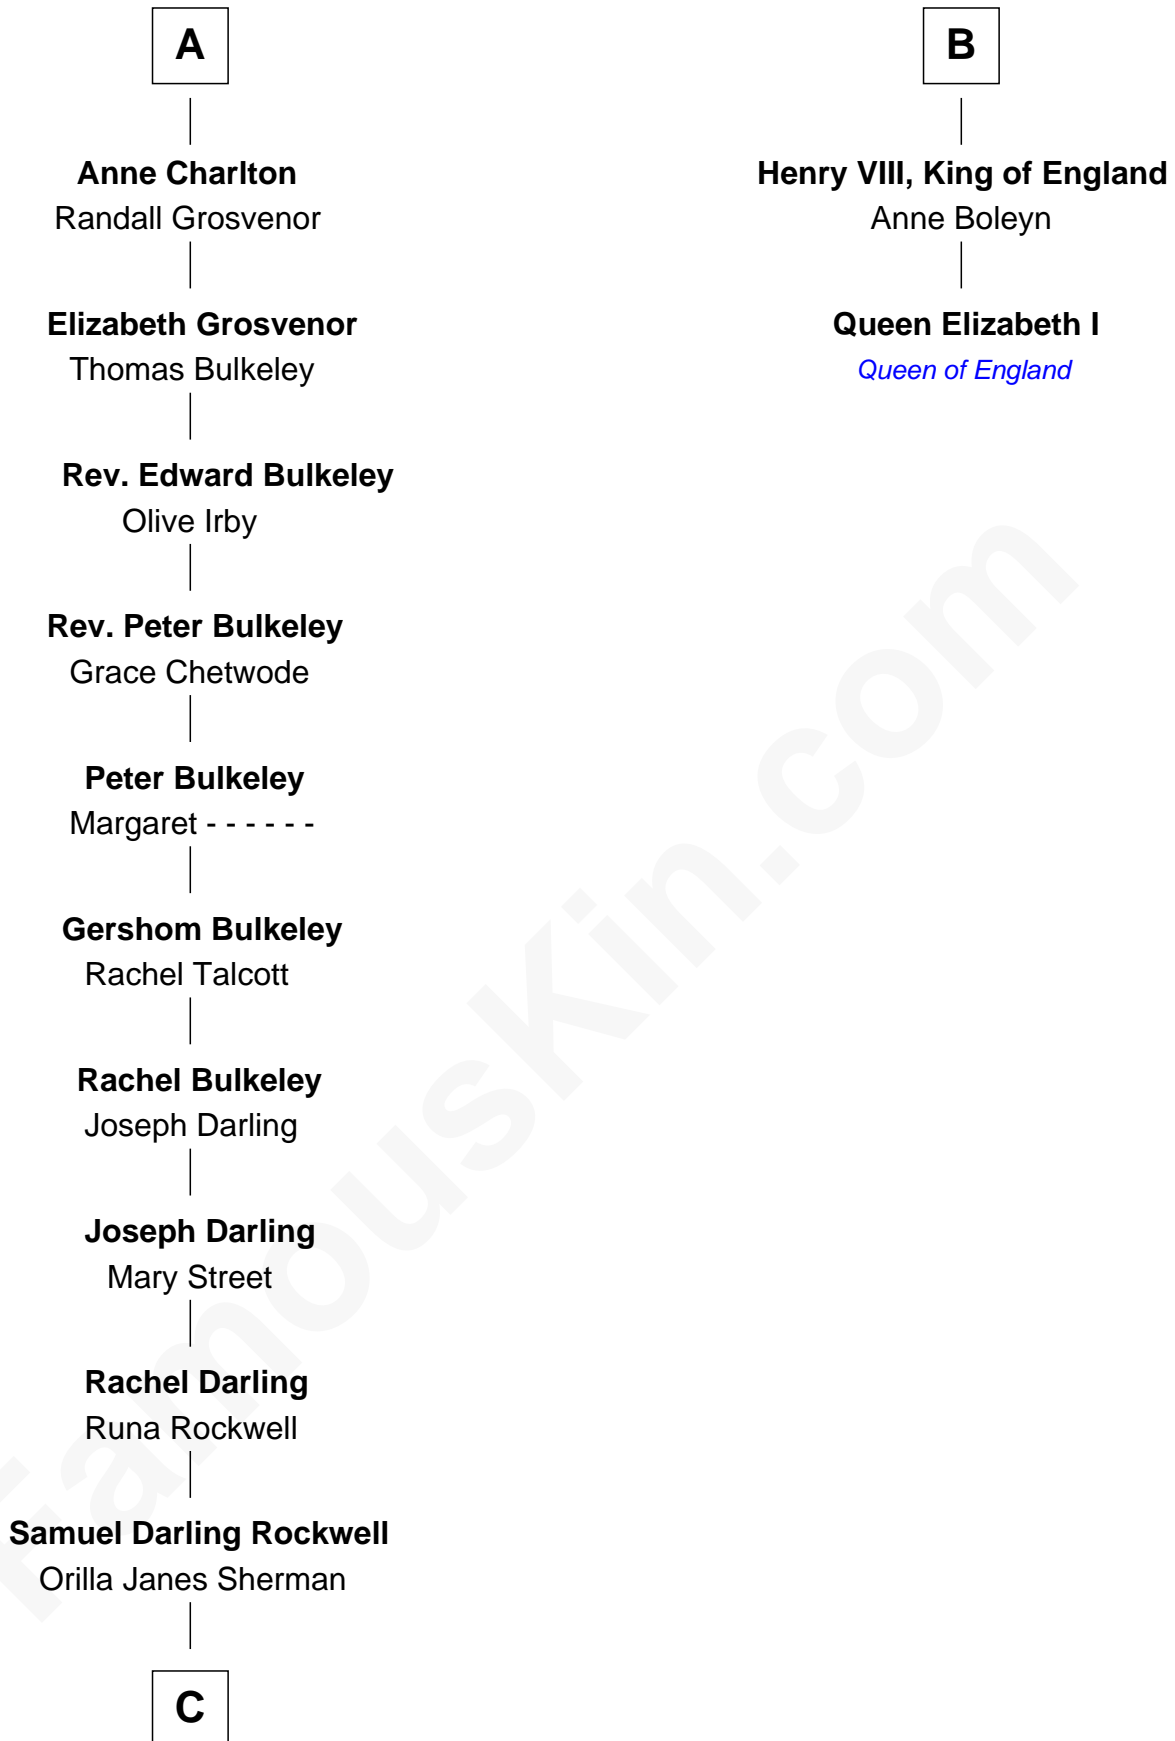

FamousKin.com
Relationship Chart of
Norman Rockwell
American Artist

8th cousin 11 times removed of
Queen Elizabeth I
Queen of England

C

—
John William Rockwell

Phebe Boyce Waring

—
Jarvis Waring Rockwell

Anne Mary Hill

—
Norman Rockwell

American Artist

FamousKin.com