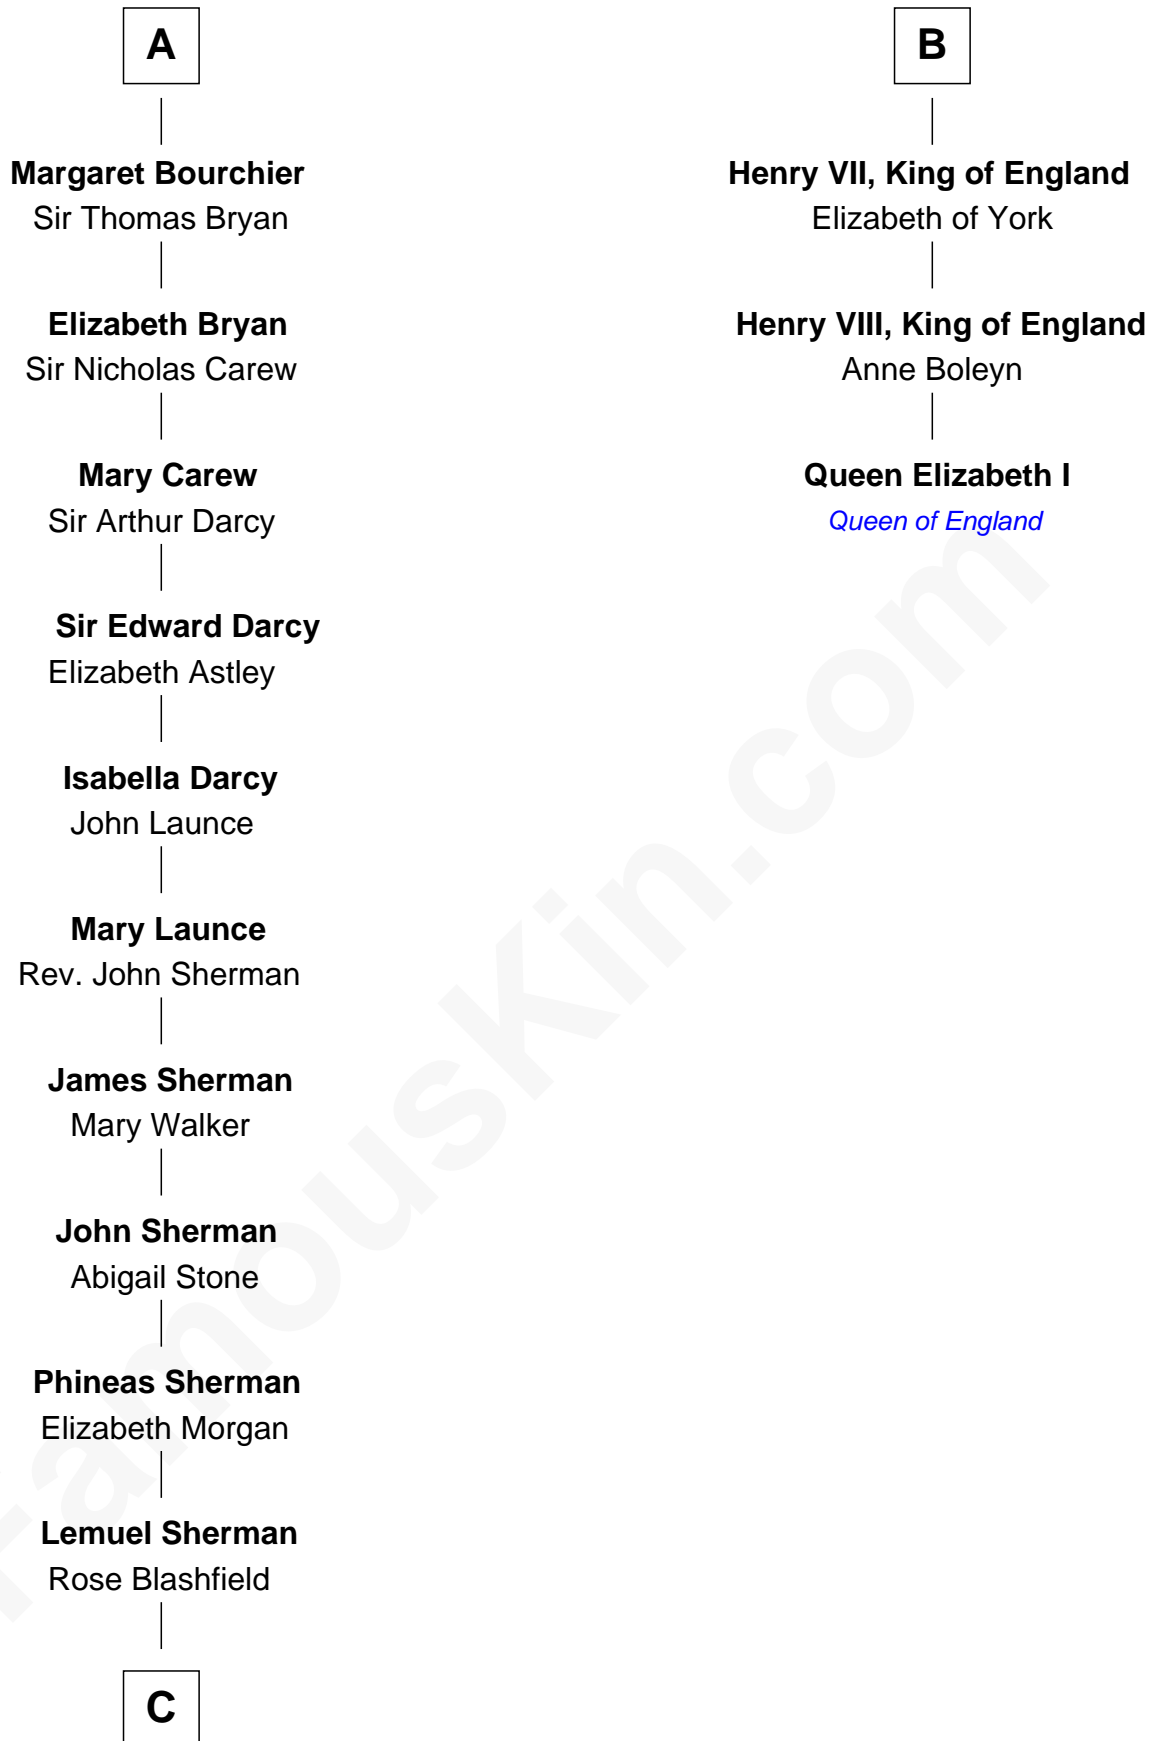

FamousKin.com
Relationship Chart of
Norman Rockwell
American Artist

9th cousin 12 times removed of
Queen Elizabeth I
Queen of England

C

—
Jacob Sherman

Cafira Janes

—
Orilla Janes Sherman
Samuel Darling Rockwell

—
John William Rockwell
Phebe Boyce Waring

—
Jarvis Waring Rockwell
Anne Mary Hill

—
Norman Rockwell
American Artist

FamousKin.com