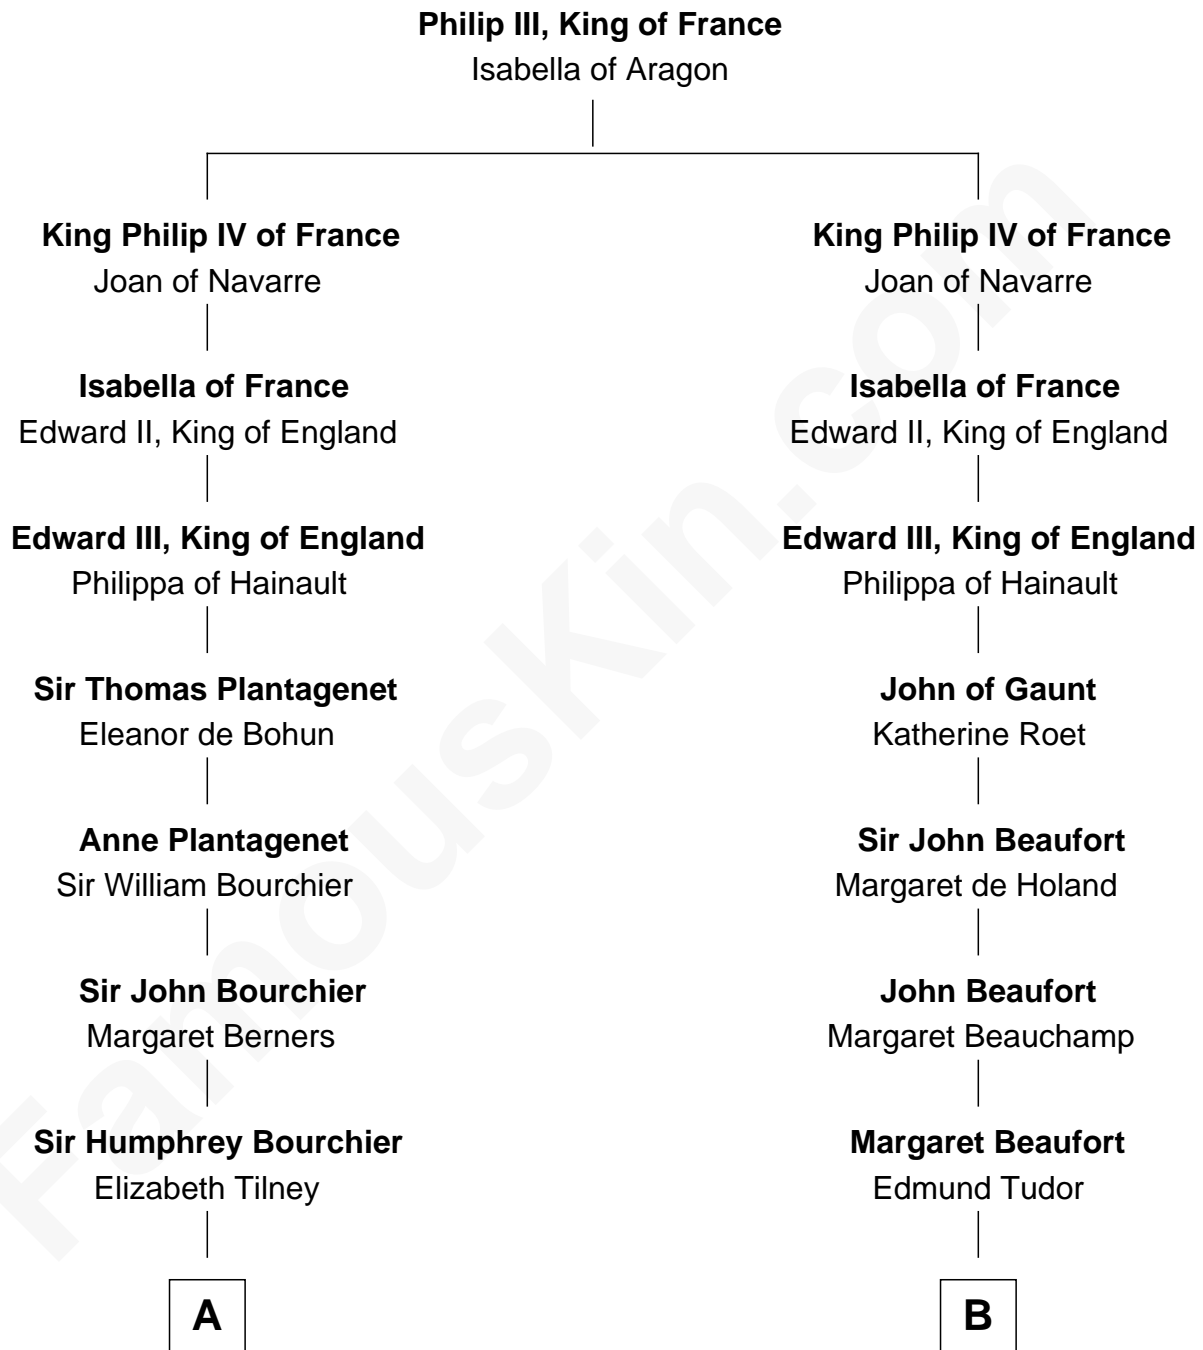

FamousKin.com
Relationship Chart of
Norman Rockwell
American Artist

9th cousin 12 times removed of
Queen Elizabeth I
Queen of England

C

—
Jacob Sherman

Cafira Janes

—
Orilla Janes Sherman
Samuel Darling Rockwell

—
John William Rockwell
Phebe Boyce Waring

—
Jarvis Waring Rockwell
Anne Mary Hill

—
Norman Rockwell
American Artist

FamousKin.com