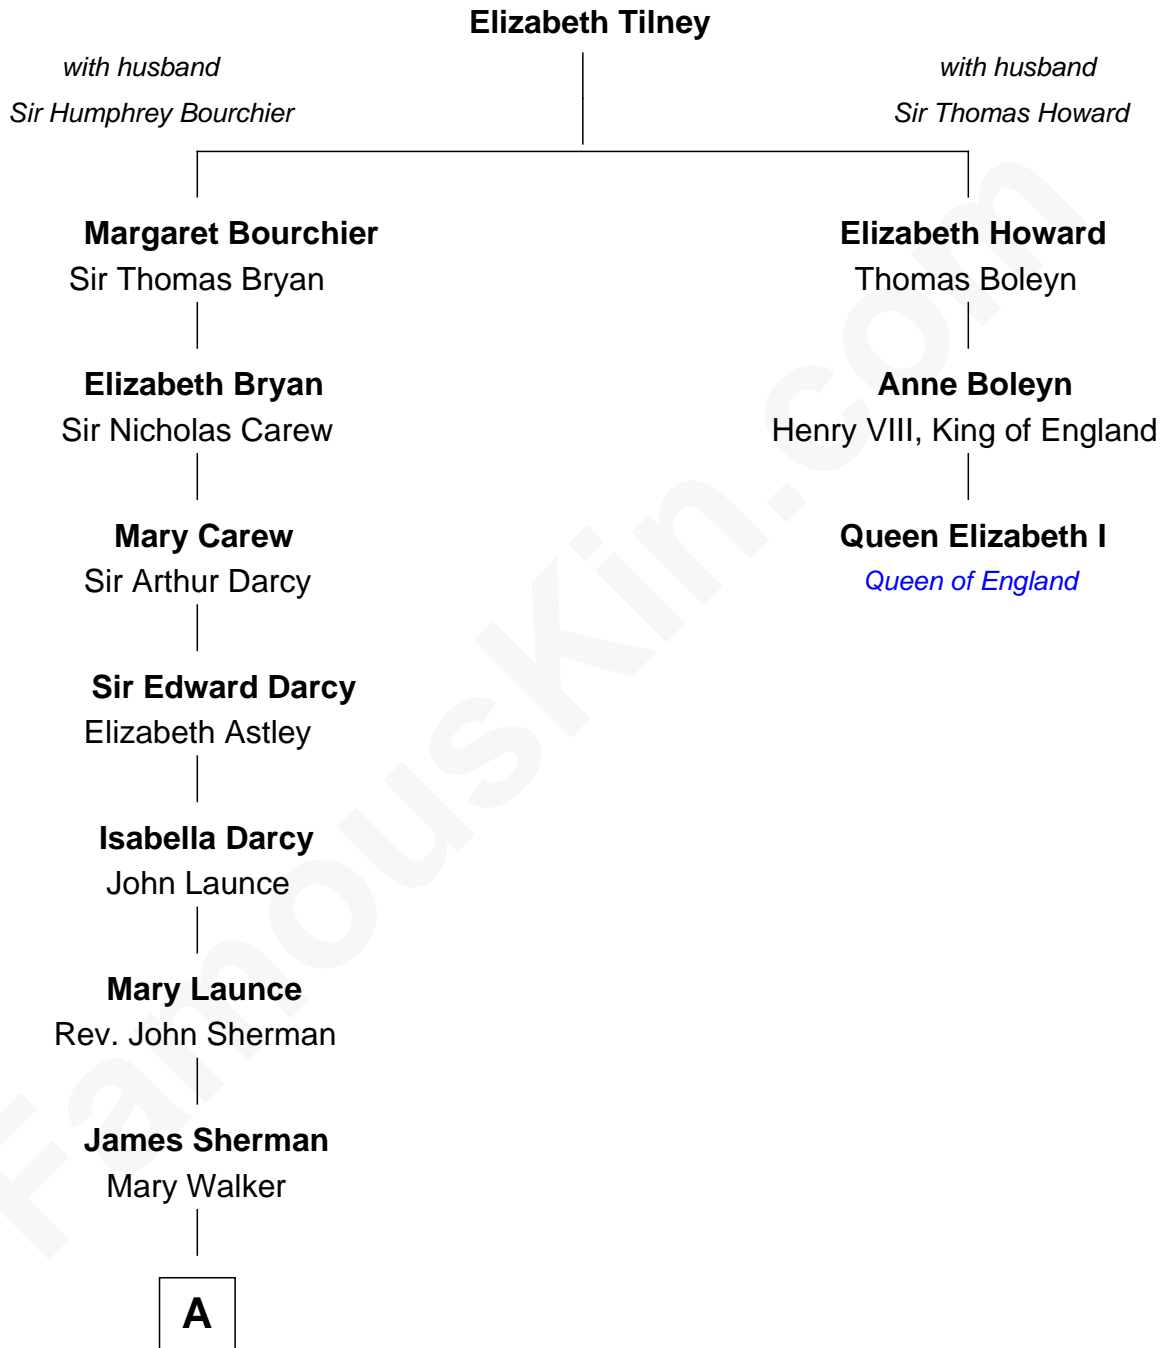

FamousKin.com
Relationship Chart of
Norman Rockwell
American Artist

2nd cousin 12 times removed of
Queen Elizabeth I
Queen of England

A

John Sherman

Abigail Stone

Phineas Sherman

Elizabeth Morgan

Lemuel Sherman

Rose Blashfield

Jacob Sherman

Cafira Janes

Orilla Janes Sherman

Samuel Darling Rockwell

John William Rockwell

Phebe Boyce Waring

Jarvis Waring Rockwell

Anne Mary Hill

Norman Rockwell

American Artist