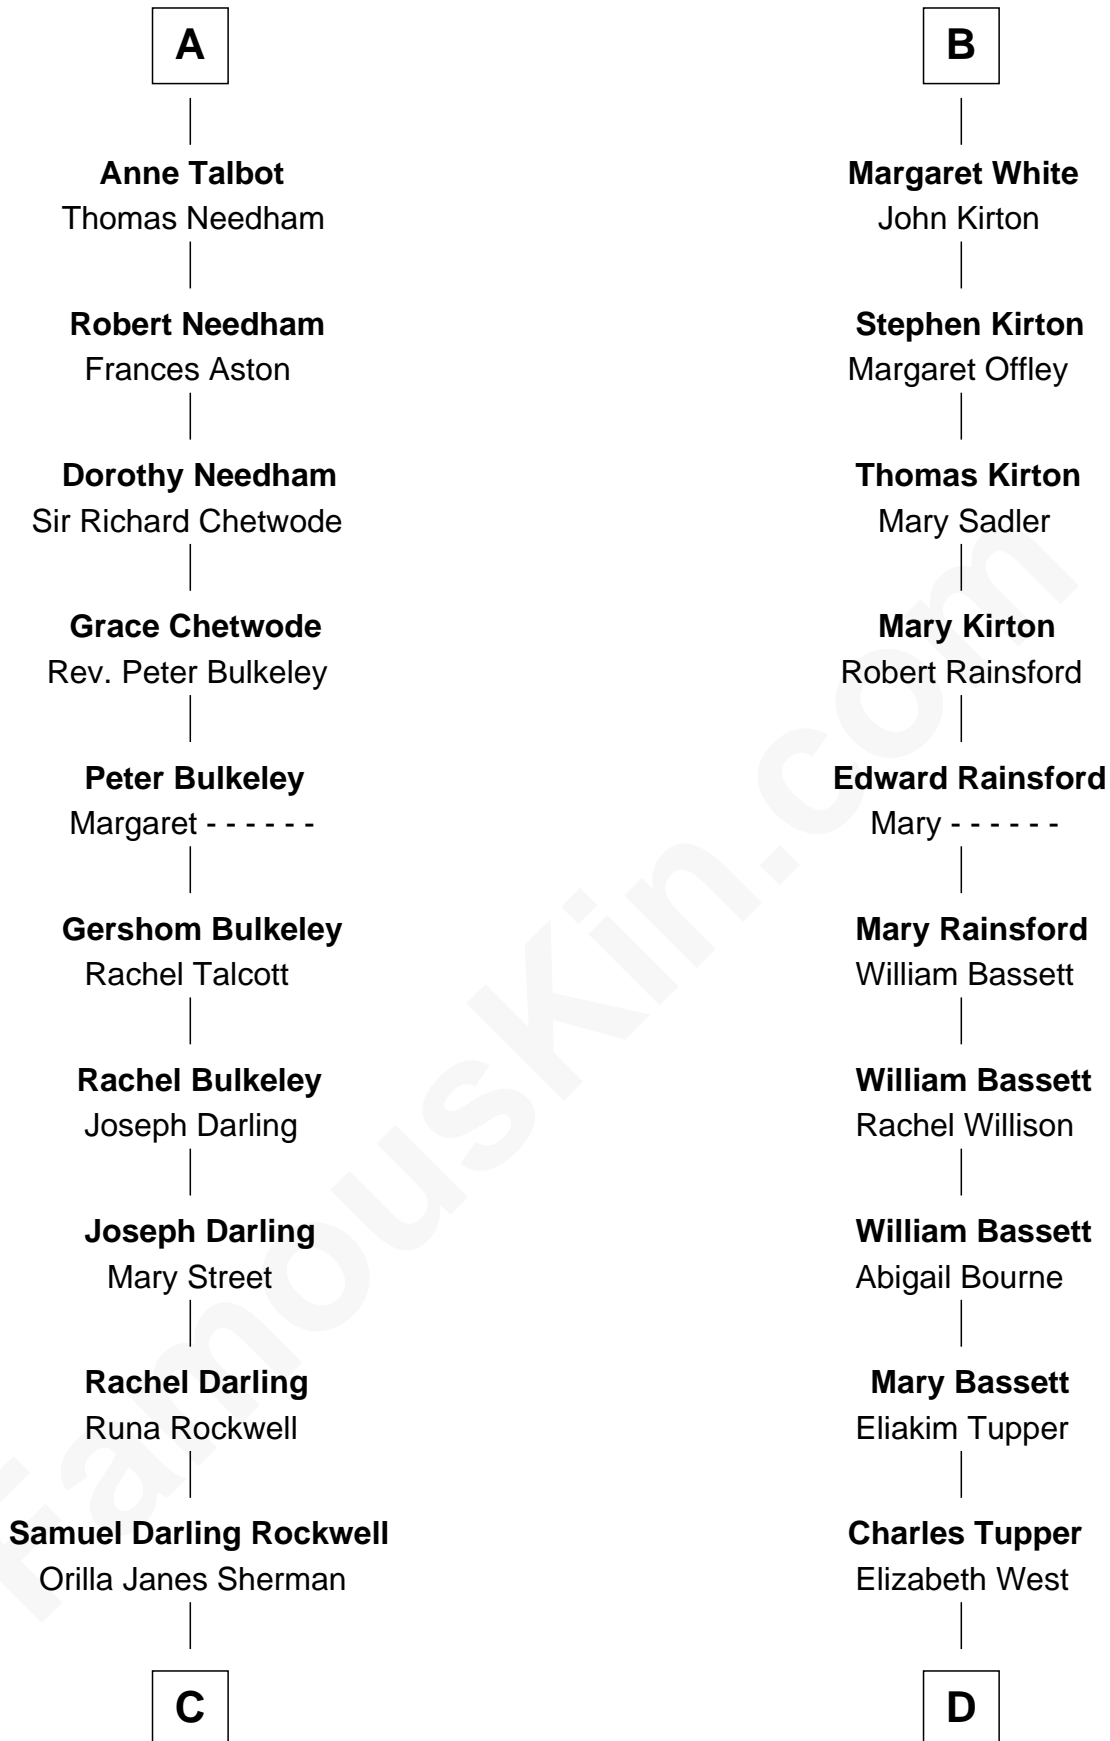

FamousKin.com
Relationship Chart of
Norman Rockwell
American Artist

18th cousin 1 time removed of
Sir Charles Tupper
6th Prime Minister of Canada

Bartholomew de Badlesmere
 Margaret de Clare

Margery de Badlesmere

Margaret de Vere

Henry de Beaumont

Sir John de Beaumont

Katherine de Everingham

Elizabeth Beaumont

Sir William Botreaux

Margaret Botreaux

Sir Robert Hungerford

Eleanor Hungerford

Sir John White

Robert White

Margaret Gainsford

B

C

John William Rockwell

Phebe Boyce Waring