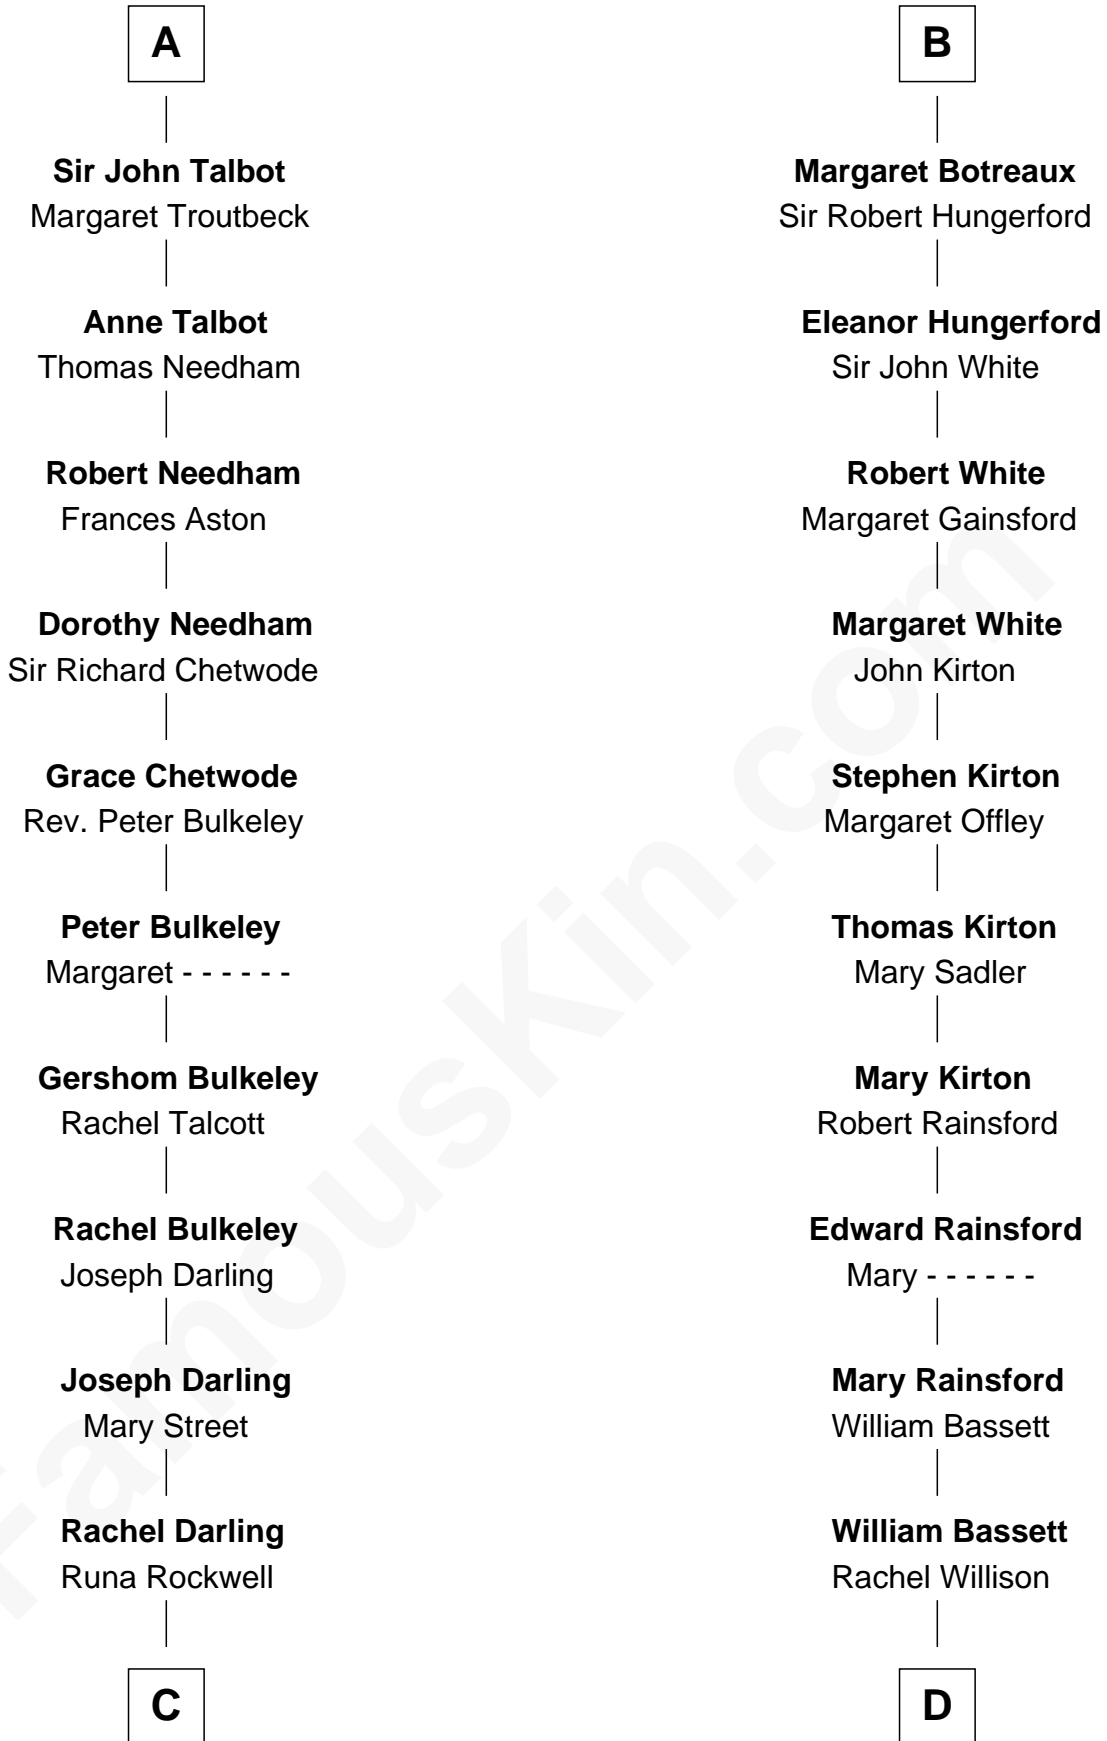

**FamousKin.com**  
**Relationship Chart of**  
**Norman Rockwell**  
*American Artist*

20th cousin 1 time removed of  
**Sir Charles Tupper**  
*6th Prime Minister of Canada*

**C**

**Samuel Darling Rockwell**

Orilla Janes Sherman

**John William Rockwell**

Phebe Boyce Waring

**Jarvis Waring Rockwell**

Anne Mary Hill

**Norman Rockwell**

*American Artist*

**D**

**William Bassett**

Abigail Bourne

**Mary Bassett**

Eliakim Tupper

**Charles Tupper**

Elizabeth West

**Rev. Charles Tupper**

Miriam Lockhart