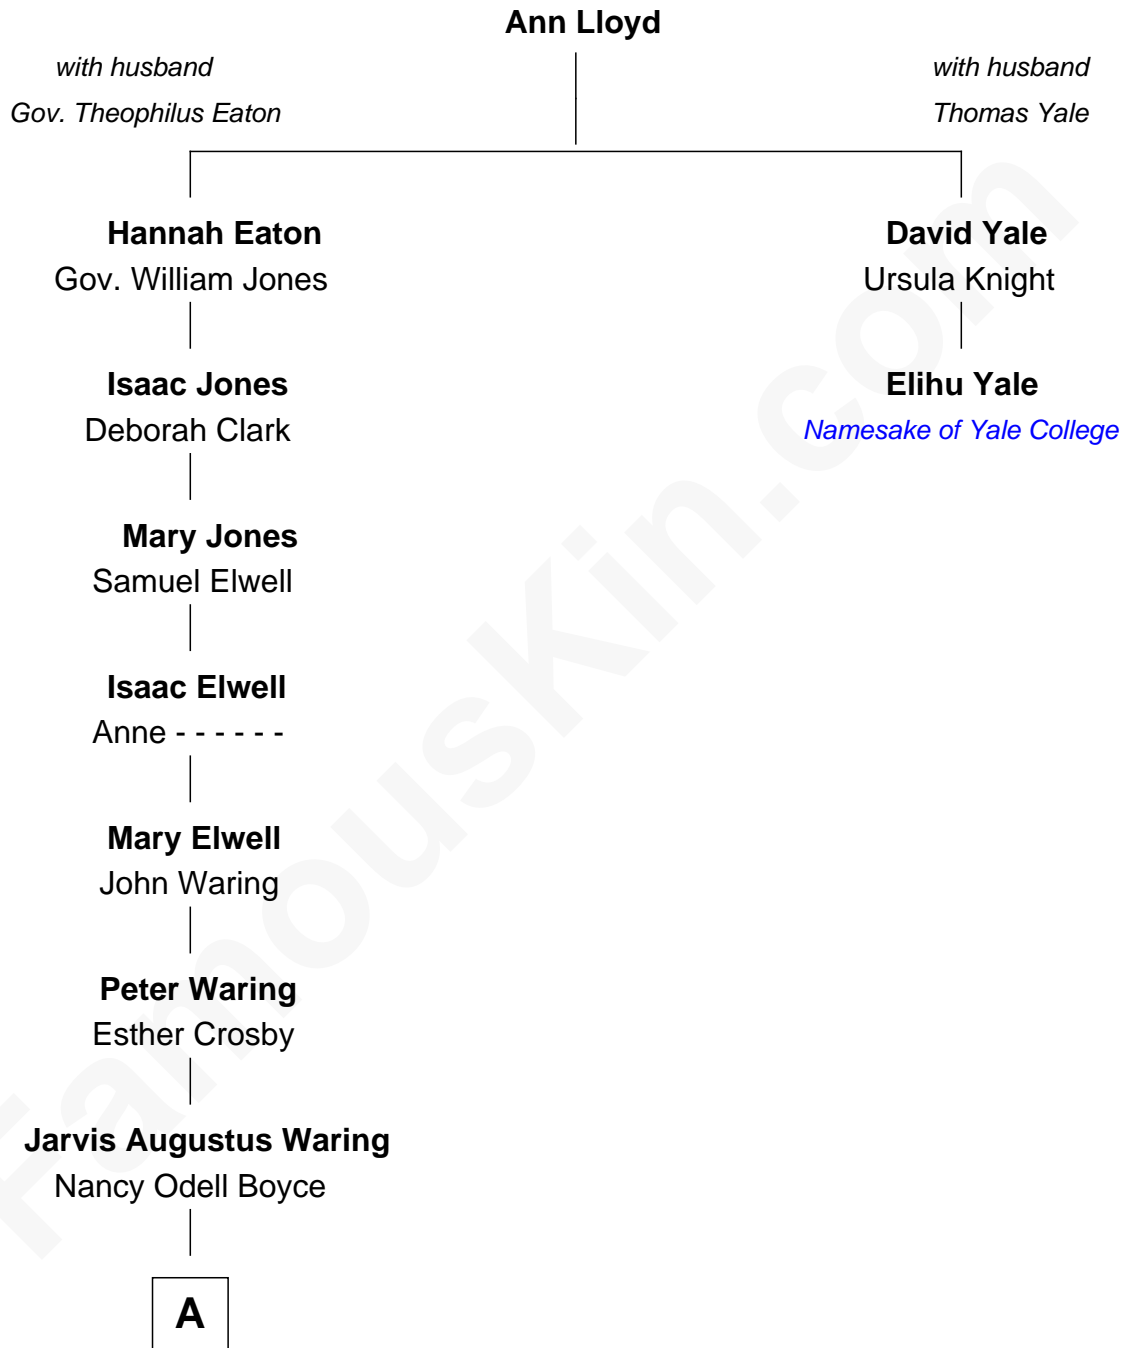

FamousKin.com
Relationship Chart of
Norman Rockwell
American Artist

1st cousin 8 times removed of

Elihu Yale

Benefactor and Namesake of Yale College

A

—
Phebe Boyce Waring
John William Rockwell

—
Jarvis Waring Rockwell
Anne Mary Hill

—
Norman Rockwell
American Artist

FamousKin.com