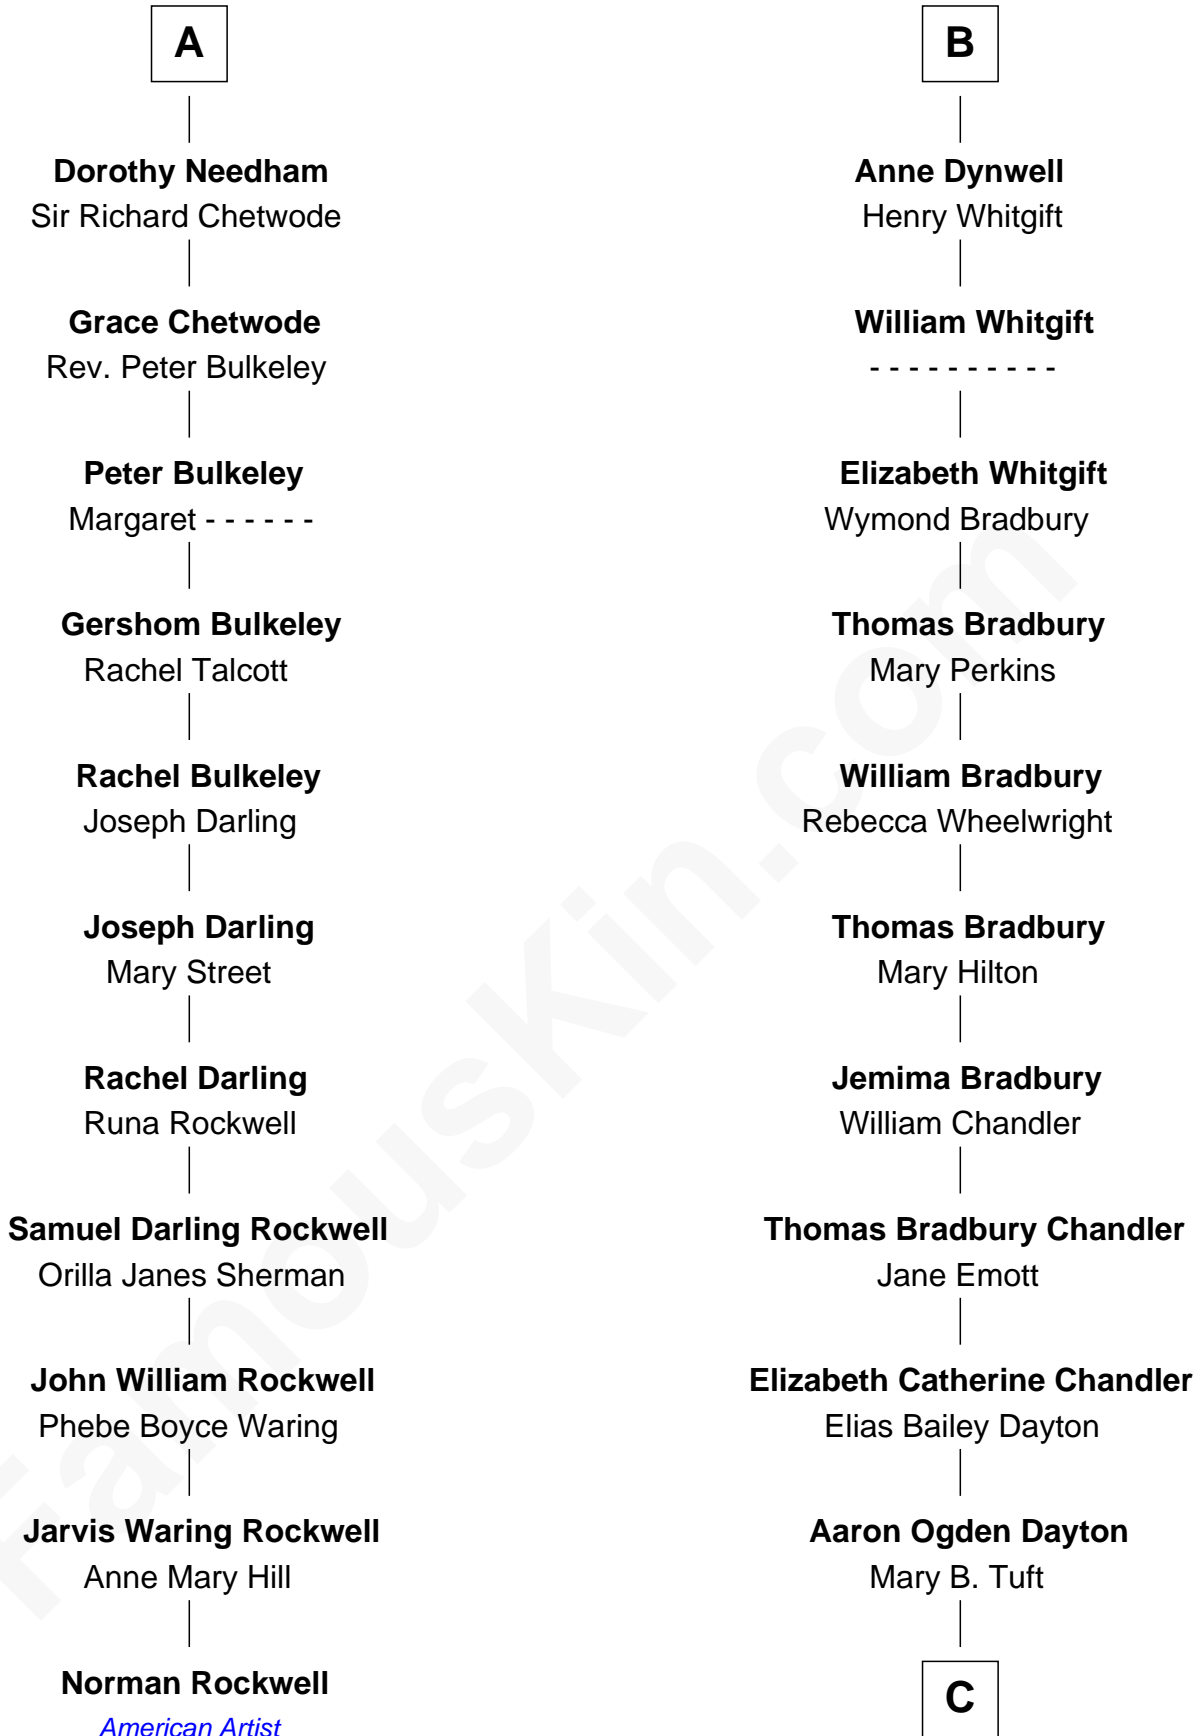

FamousKin.com
Relationship Chart of
Norman Rockwell
American Artist

17th cousin 4 times removed of
Christopher Reeve
Movie Actor

C

Katherine Irving Dayton

Henry Baldwin

Margaretta Willis Baldwin

Augustus Henry Reeve