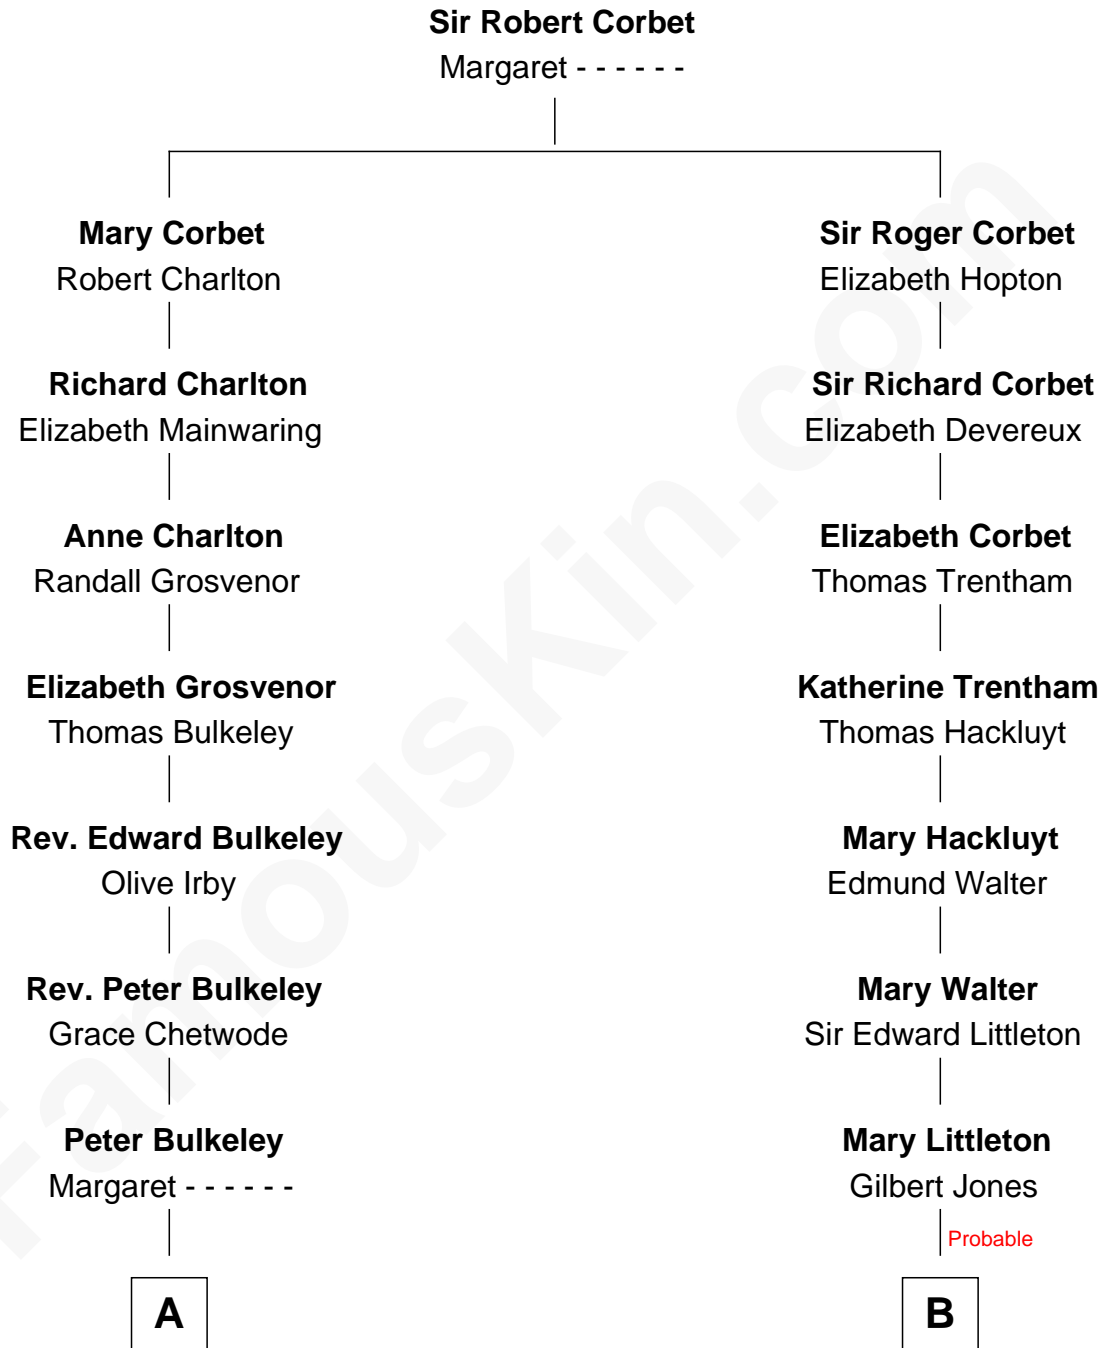

FamousKin.com

Relationship Chart of

Norman Rockwell

American Artist

14th cousin 3 times removed of

Christopher Reeve

Movie Actor

Christopher Reeve photo by [Jbfrankel](#) ([CC BY-SA 3.0](#))