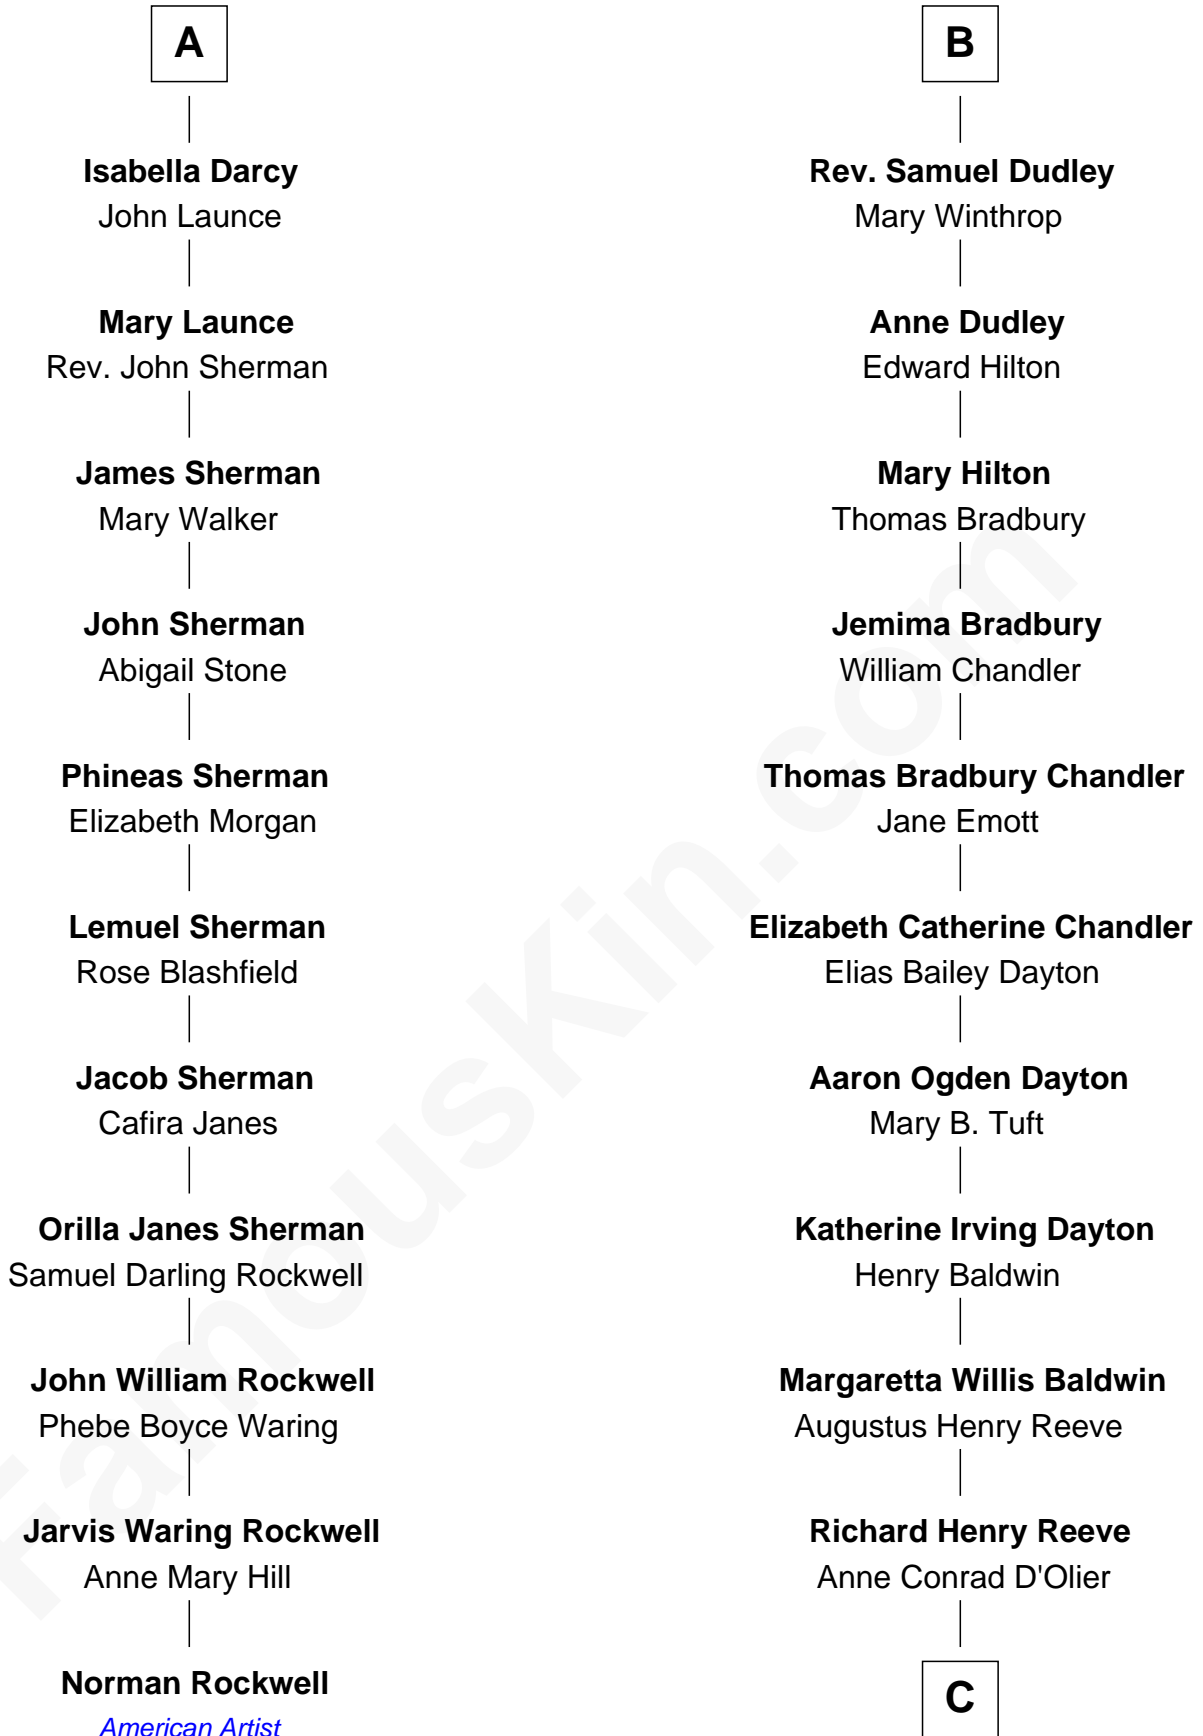

FamousKin.com
Relationship Chart of
Norman Rockwell
American Artist

17th cousin 1 time removed of
Christopher Reeve
Movie Actor

C

Franklin D'Olier Reeve

Barbara Pitney Lamb

Christopher Reeve

Movie Actor

FamousKin.com