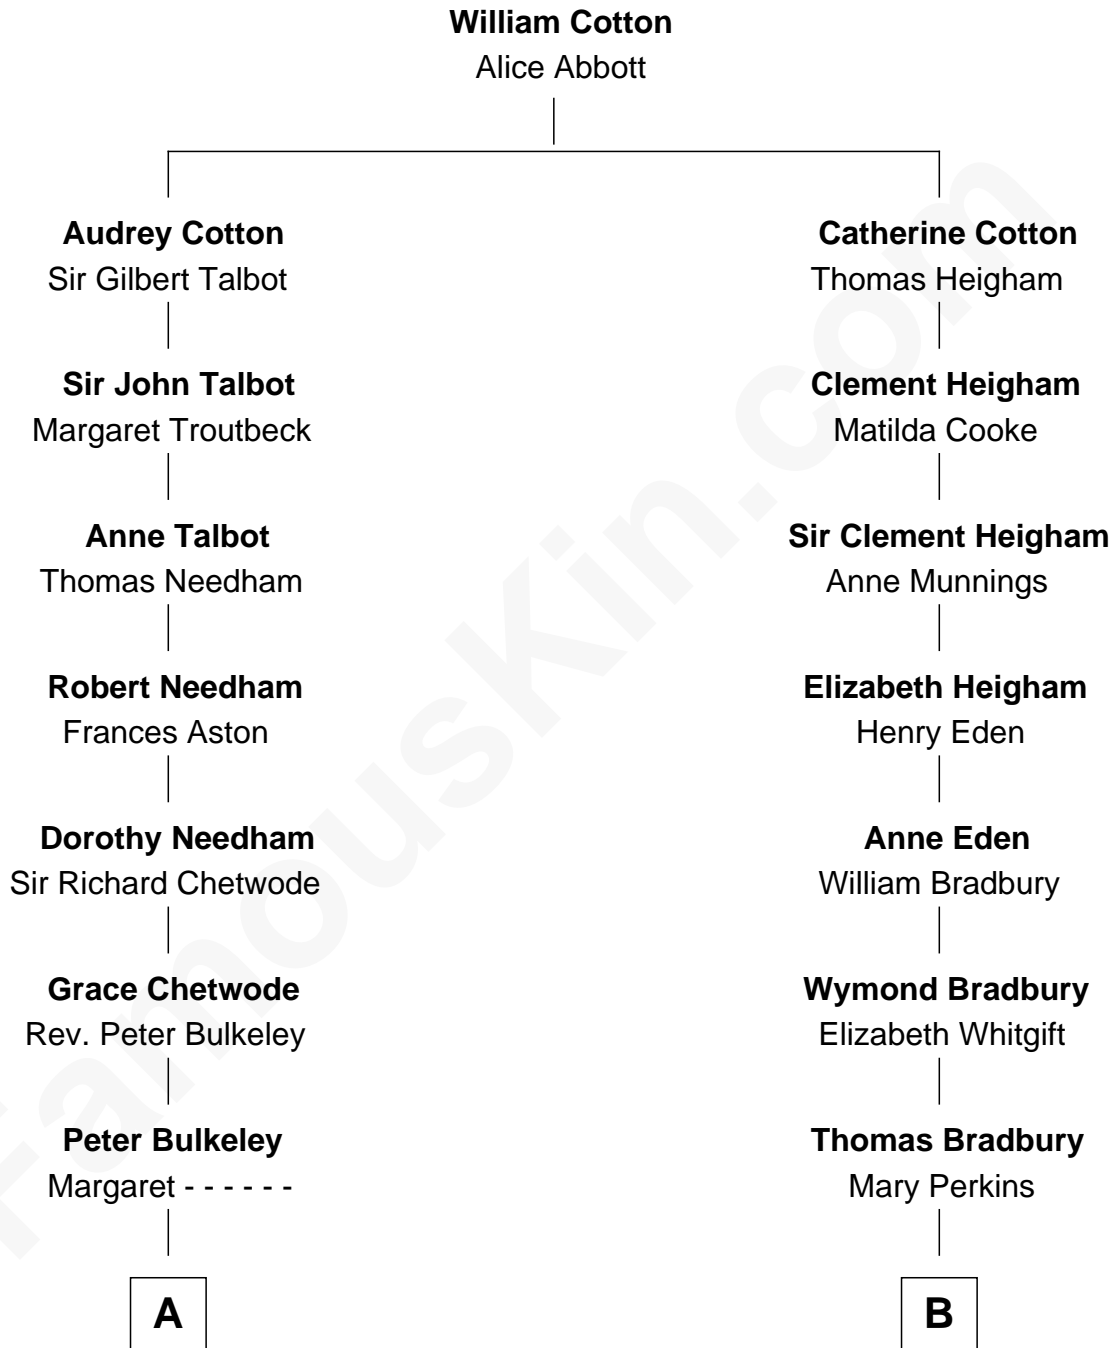

FamousKin.com
Relationship Chart of
Norman Rockwell
American Artist

14th cousin 3 times removed of
Christopher Reeve
Movie Actor

Christopher Reeve photo by [Jbfrankel](#) [\(CC BY-SA 3.0\)](#)