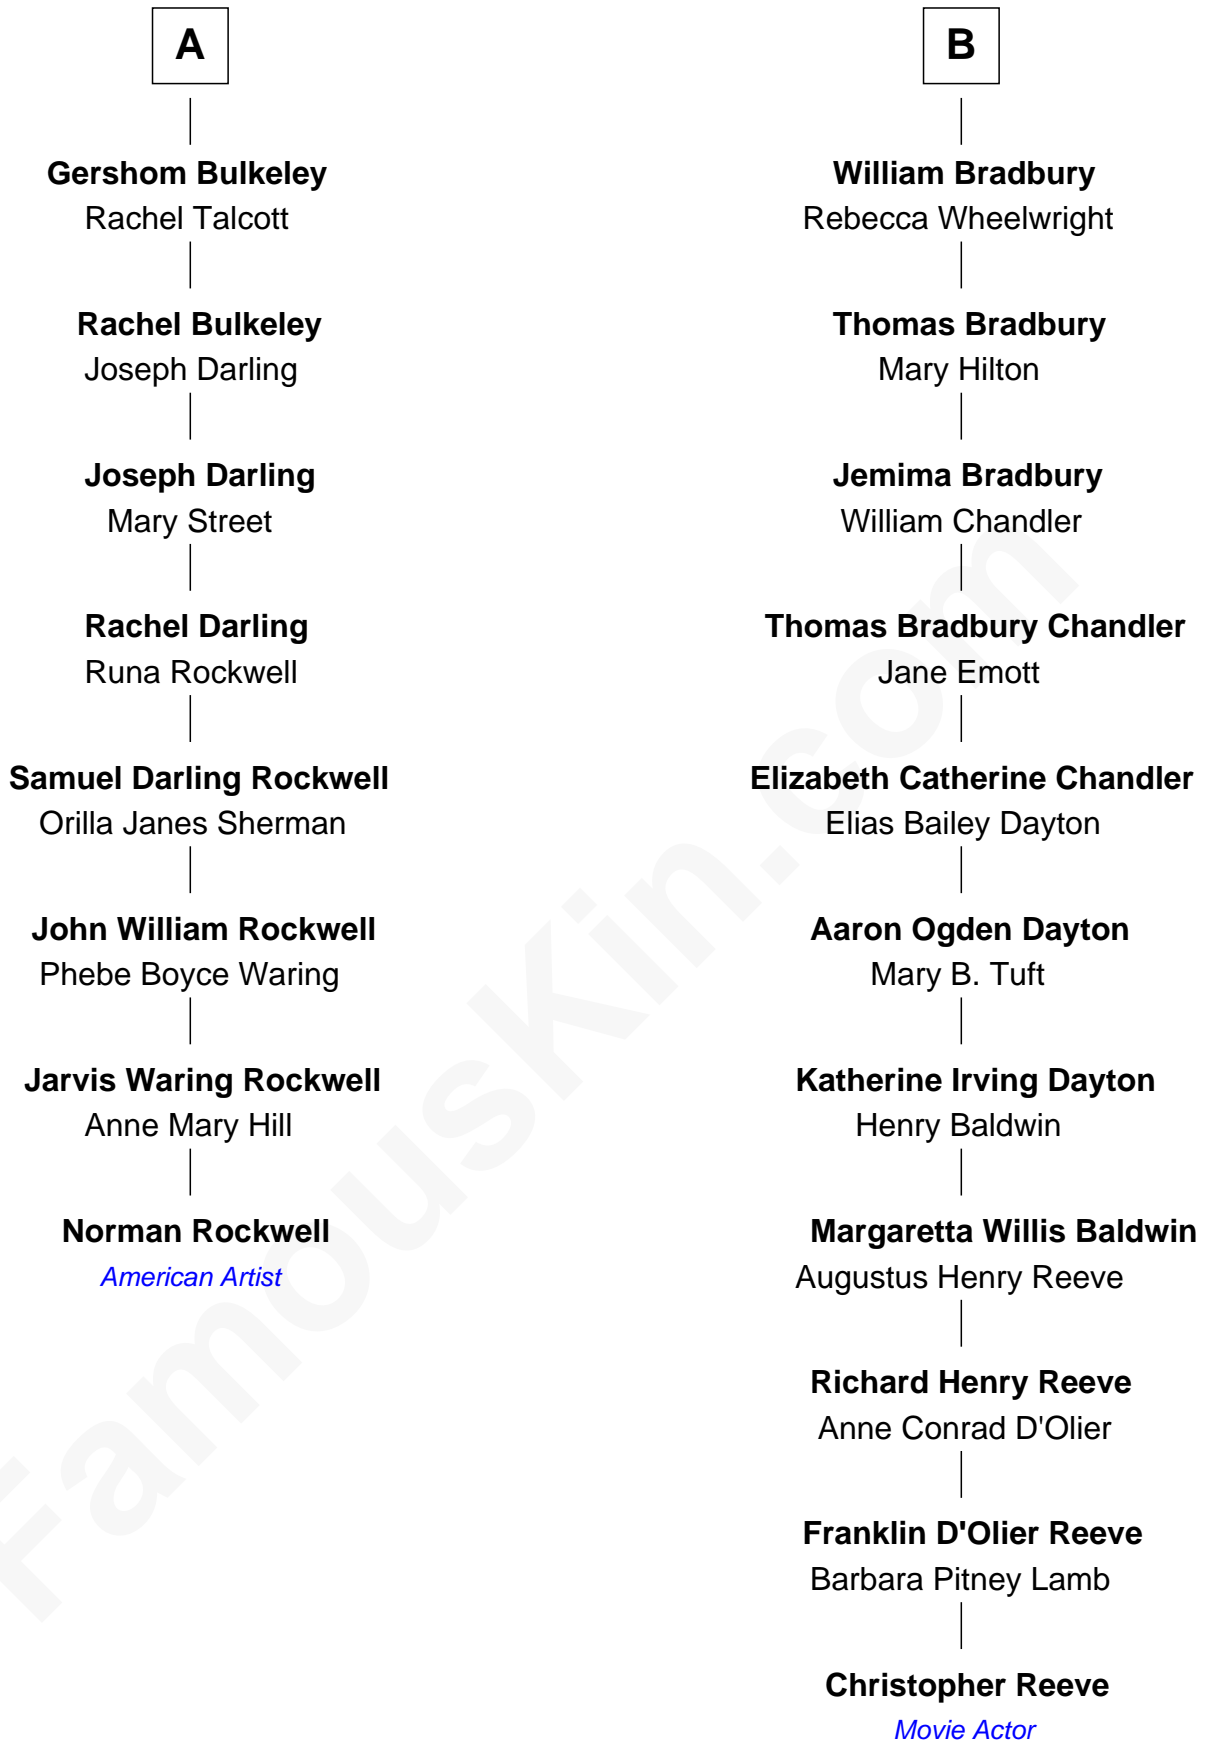

FamousKin.com
Relationship Chart of
Norman Rockwell
American Artist

14th cousin 3 times removed of
Christopher Reeve
Movie Actor

Christopher Reeve photo by [Jbfrankel](#) [\(CC BY-SA 3.0\)](#)