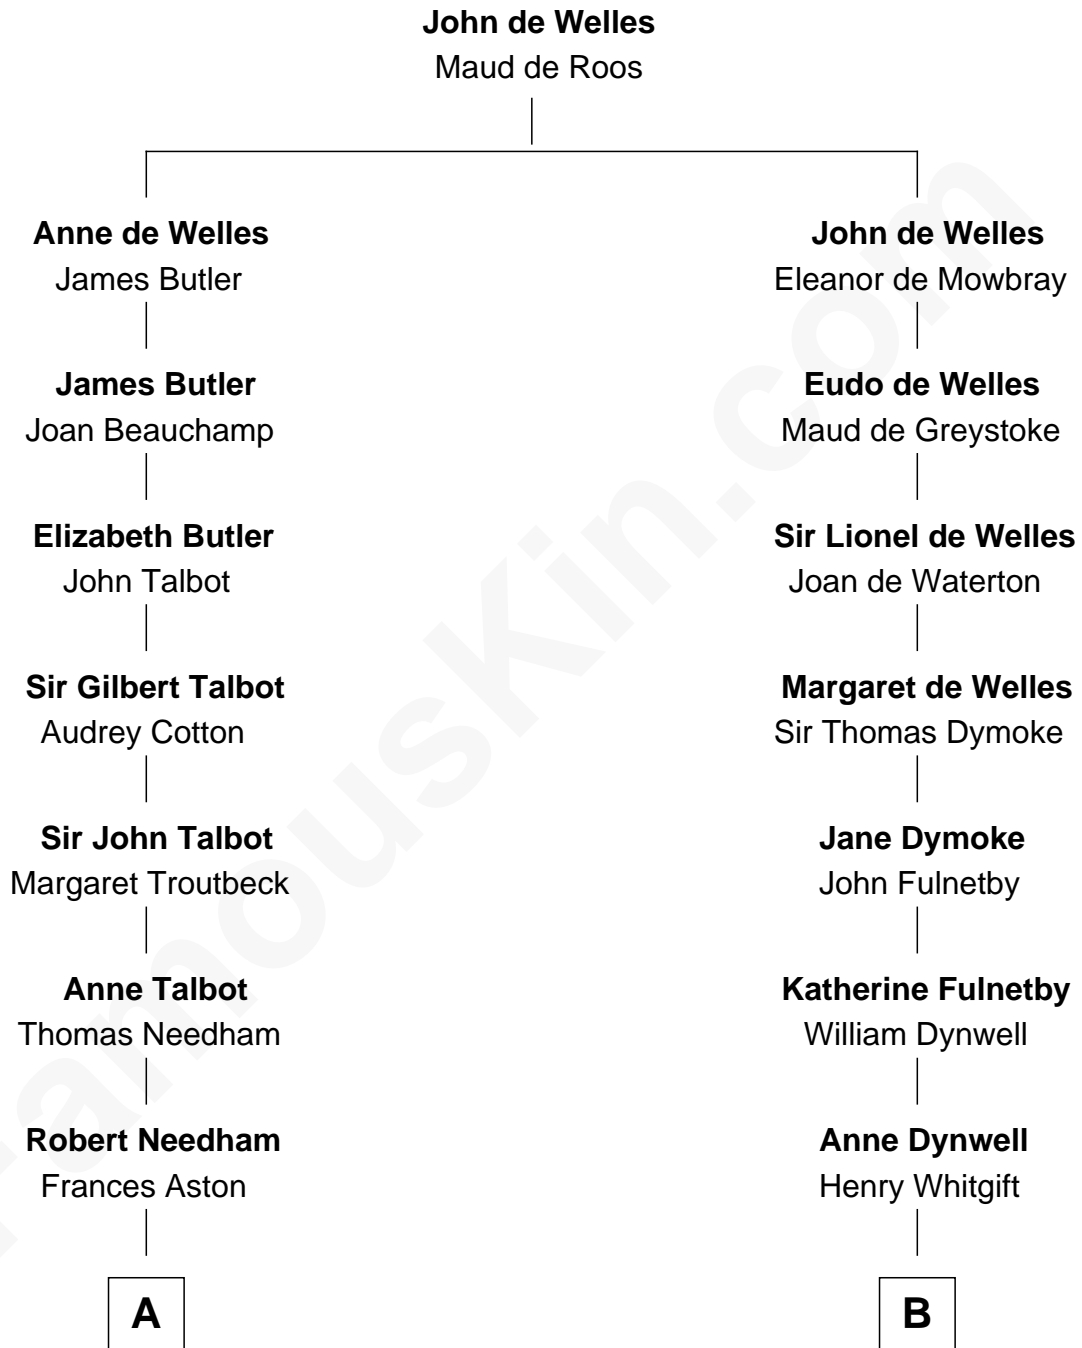

FamousKin.com
Relationship Chart of
Norman Rockwell
American Artist

17th cousin 3 times removed of
Christopher Reeve
Movie Actor

C

—
Margaretta Willis Baldwin

Augustus Henry Reeve

—
Richard Henry Reeve

Anne Conrad D'Olier

—
Franklin D'Olier Reeve

Barbara Pitney Lamb

—
Christopher Reeve

Movie Actor