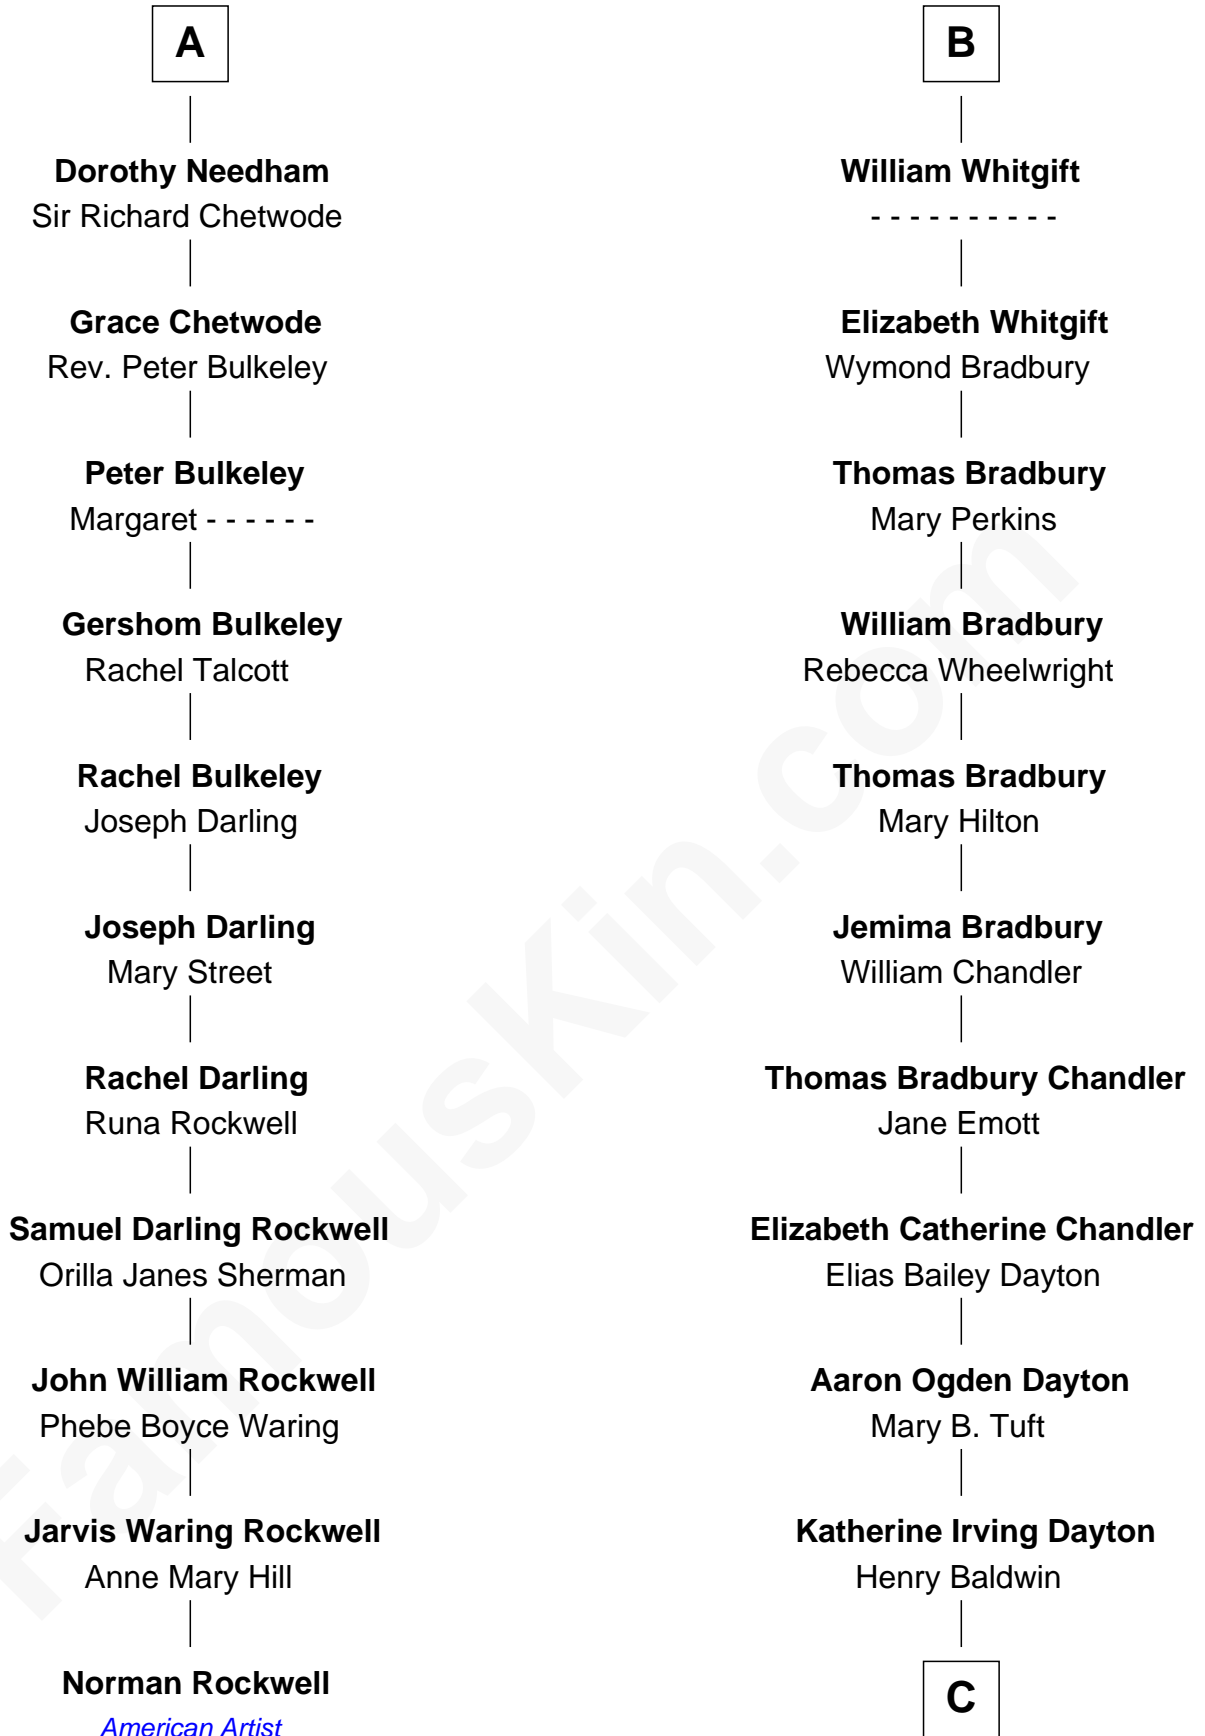

FamousKin.com
Relationship Chart of
Norman Rockwell
American Artist

17th cousin 3 times removed of
Christopher Reeve
Movie Actor

C

—
Margaretta Willis Baldwin

Augustus Henry Reeve

—
Richard Henry Reeve

Anne Conrad D'Olier

—
Franklin D'Olier Reeve

Barbara Pitney Lamb

—
Christopher Reeve

Movie Actor