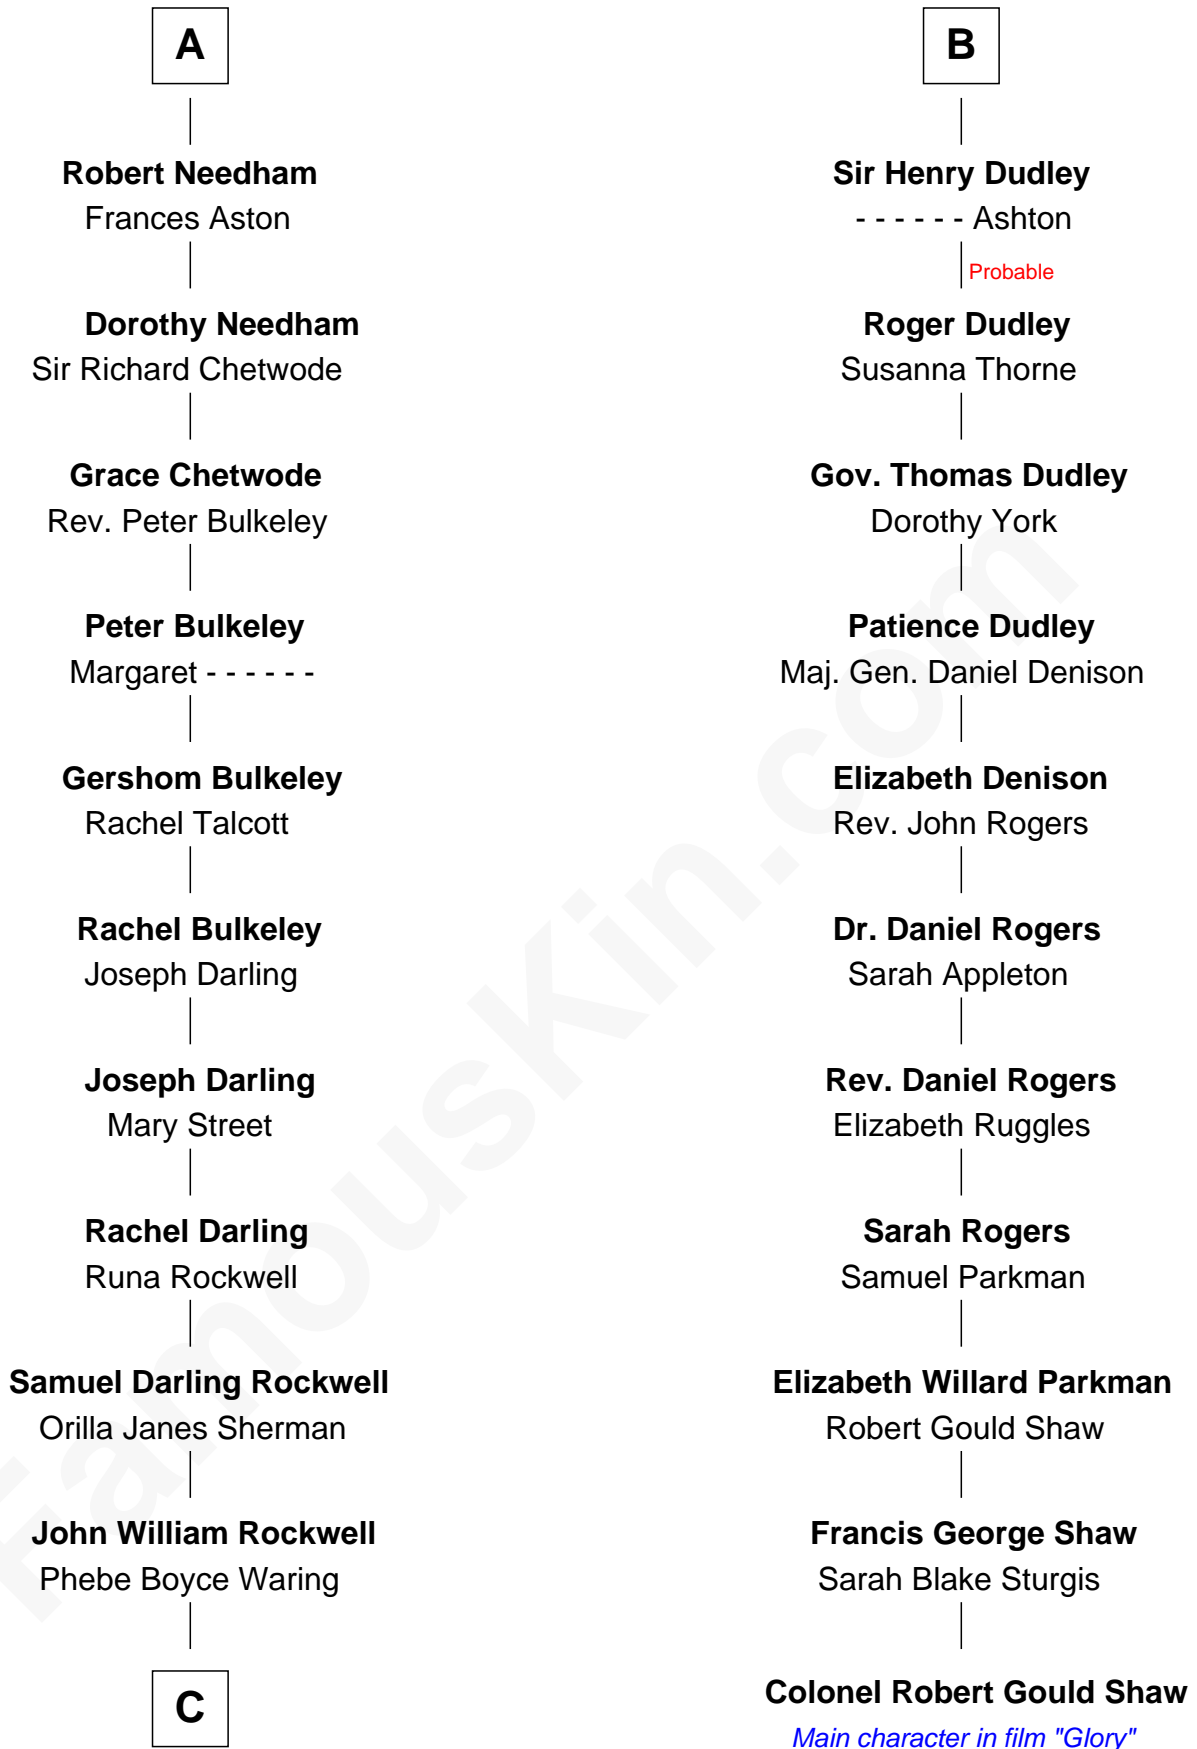

FamousKin.com
Relationship Chart of
Norman Rockwell
American Artist

17th cousin 1 time removed of
Colonel Robert Gould Shaw
U.S. Civil War leader of film "Glory" fame

C

Jarvis Waring Rockwell

Anne Mary Hill

Norman Rockwell

American Artist

FamousKin.com