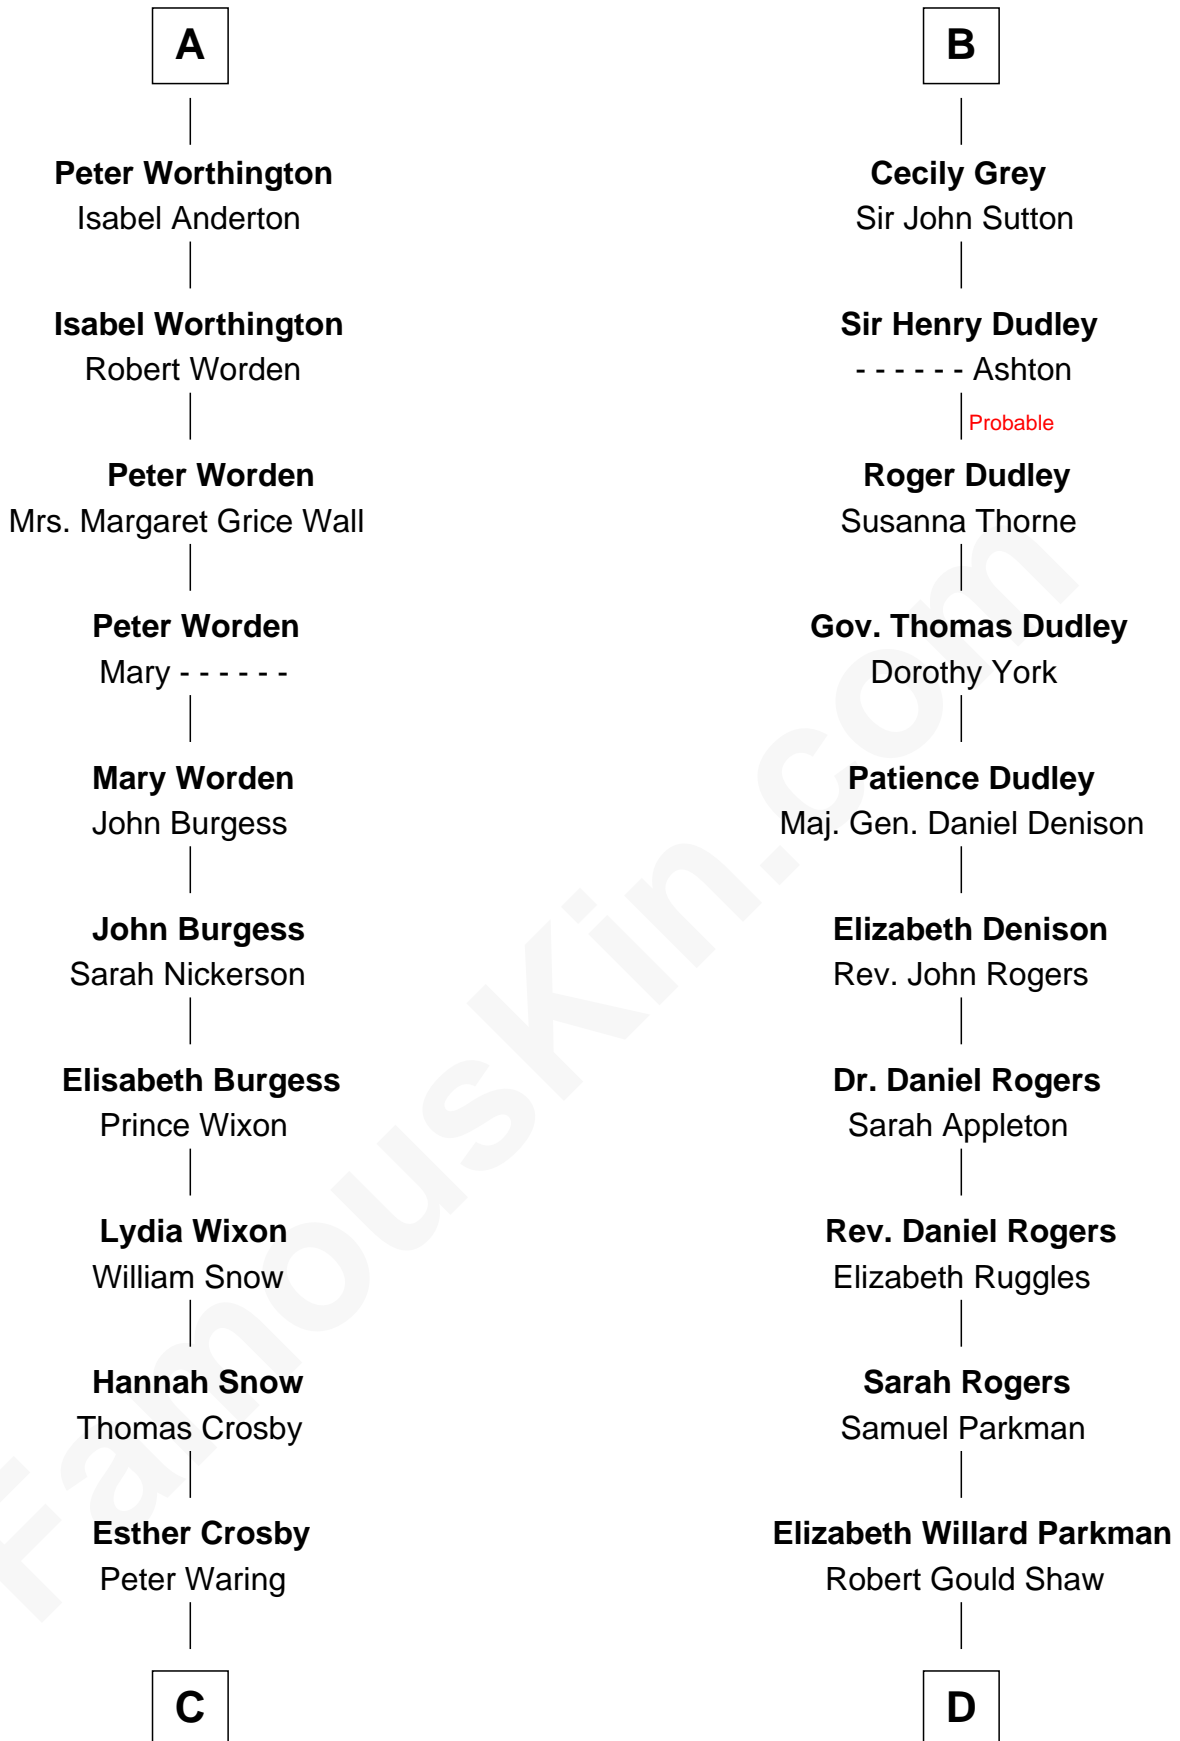

FamousKin.com
Relationship Chart of
Norman Rockwell
American Artist

18th cousin 2 times removed of
Colonel Robert Gould Shaw
U.S. Civil War leader of film "Glory" fame

FamousKin.com