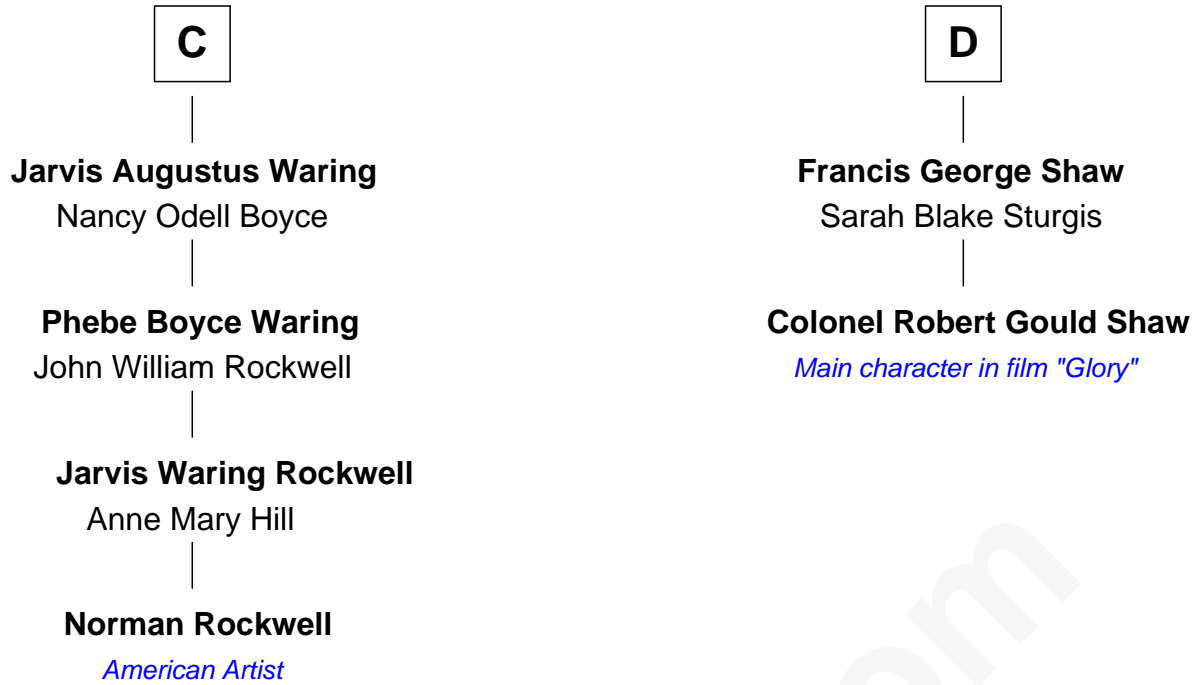

FamousKin.com
Relationship Chart of
Norman Rockwell
American Artist

18th cousin 2 times removed of
Colonel Robert Gould Shaw
U.S. Civil War leader of film "Glory" fame

FamousKin.com