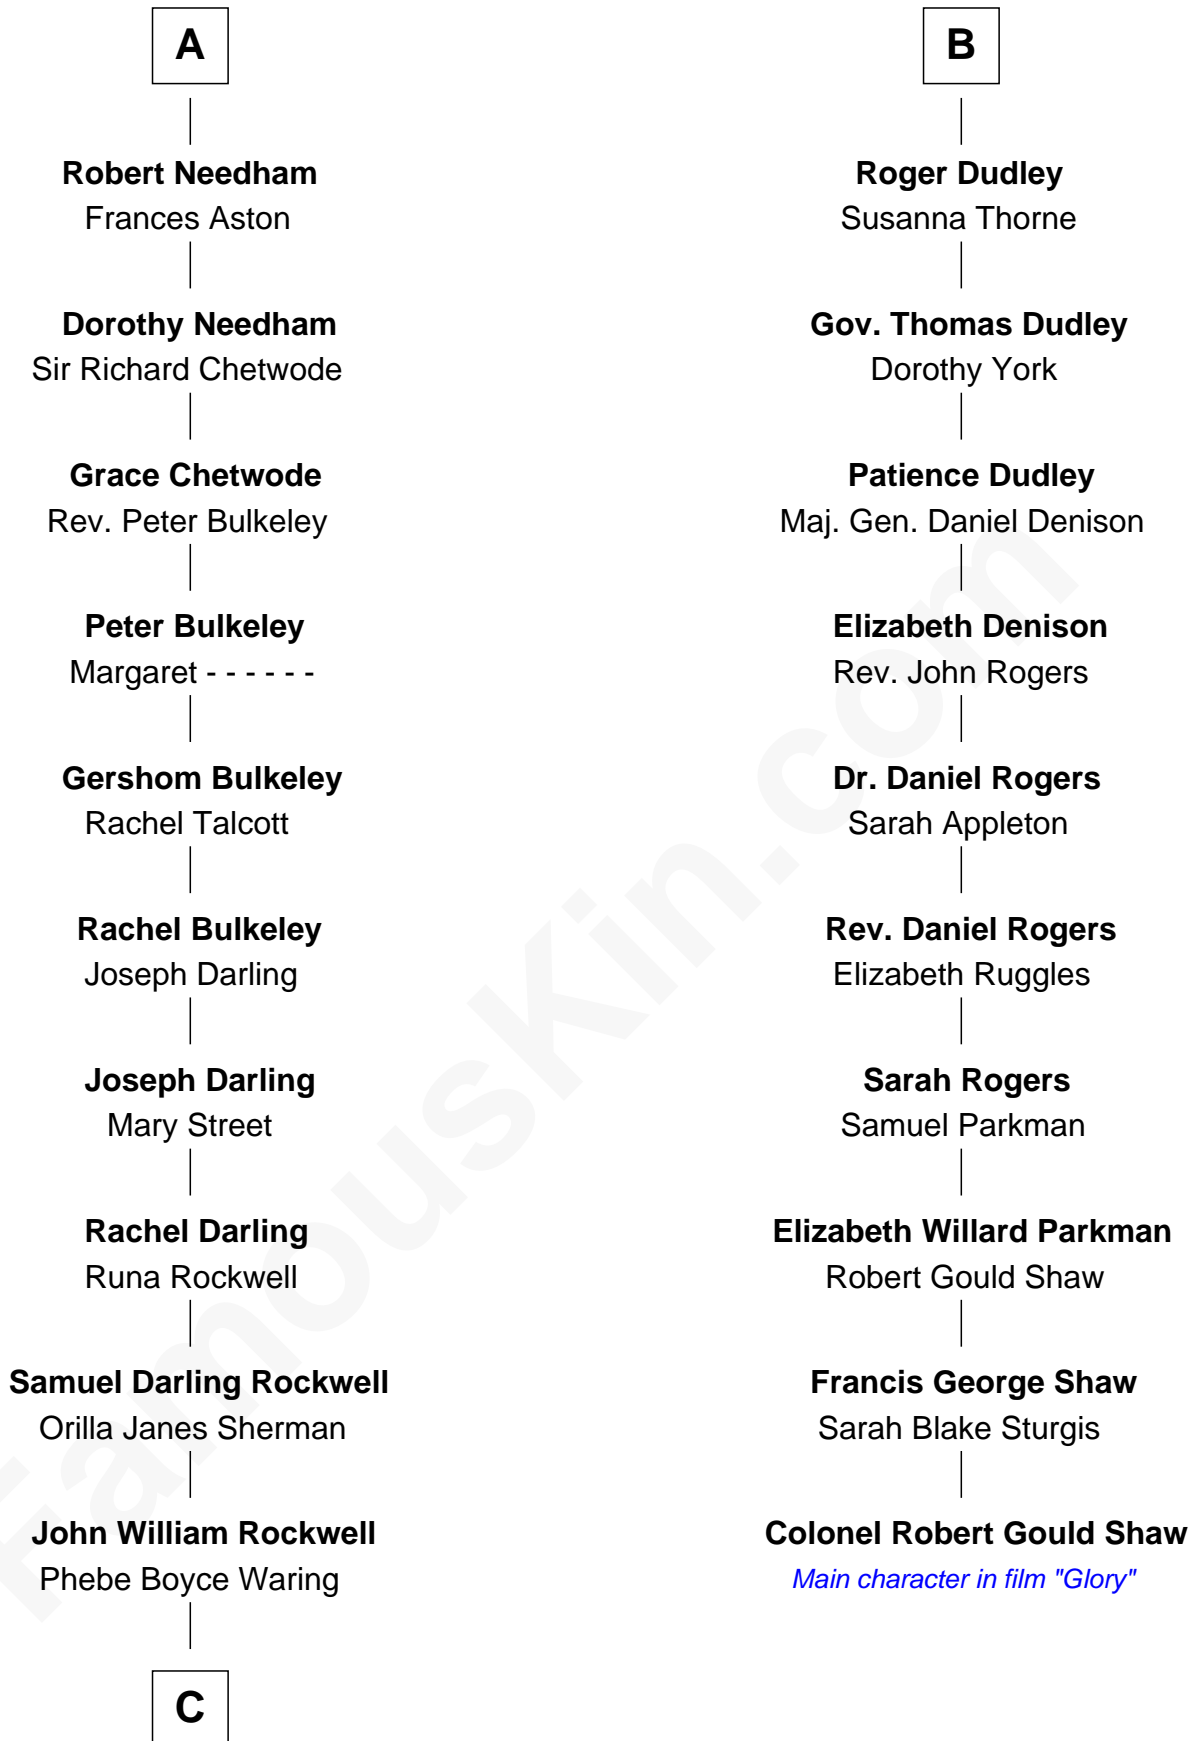

FamousKin.com

Relationship Chart of

Norman Rockwell

American Artist

16th cousin 2 times removed of

Colonel Robert Gould Shaw

U.S. Civil War leader of film "Glory" fame

C

Jarvis Waring Rockwell

Anne Mary Hill

Norman Rockwell

American Artist

FamousKin.com