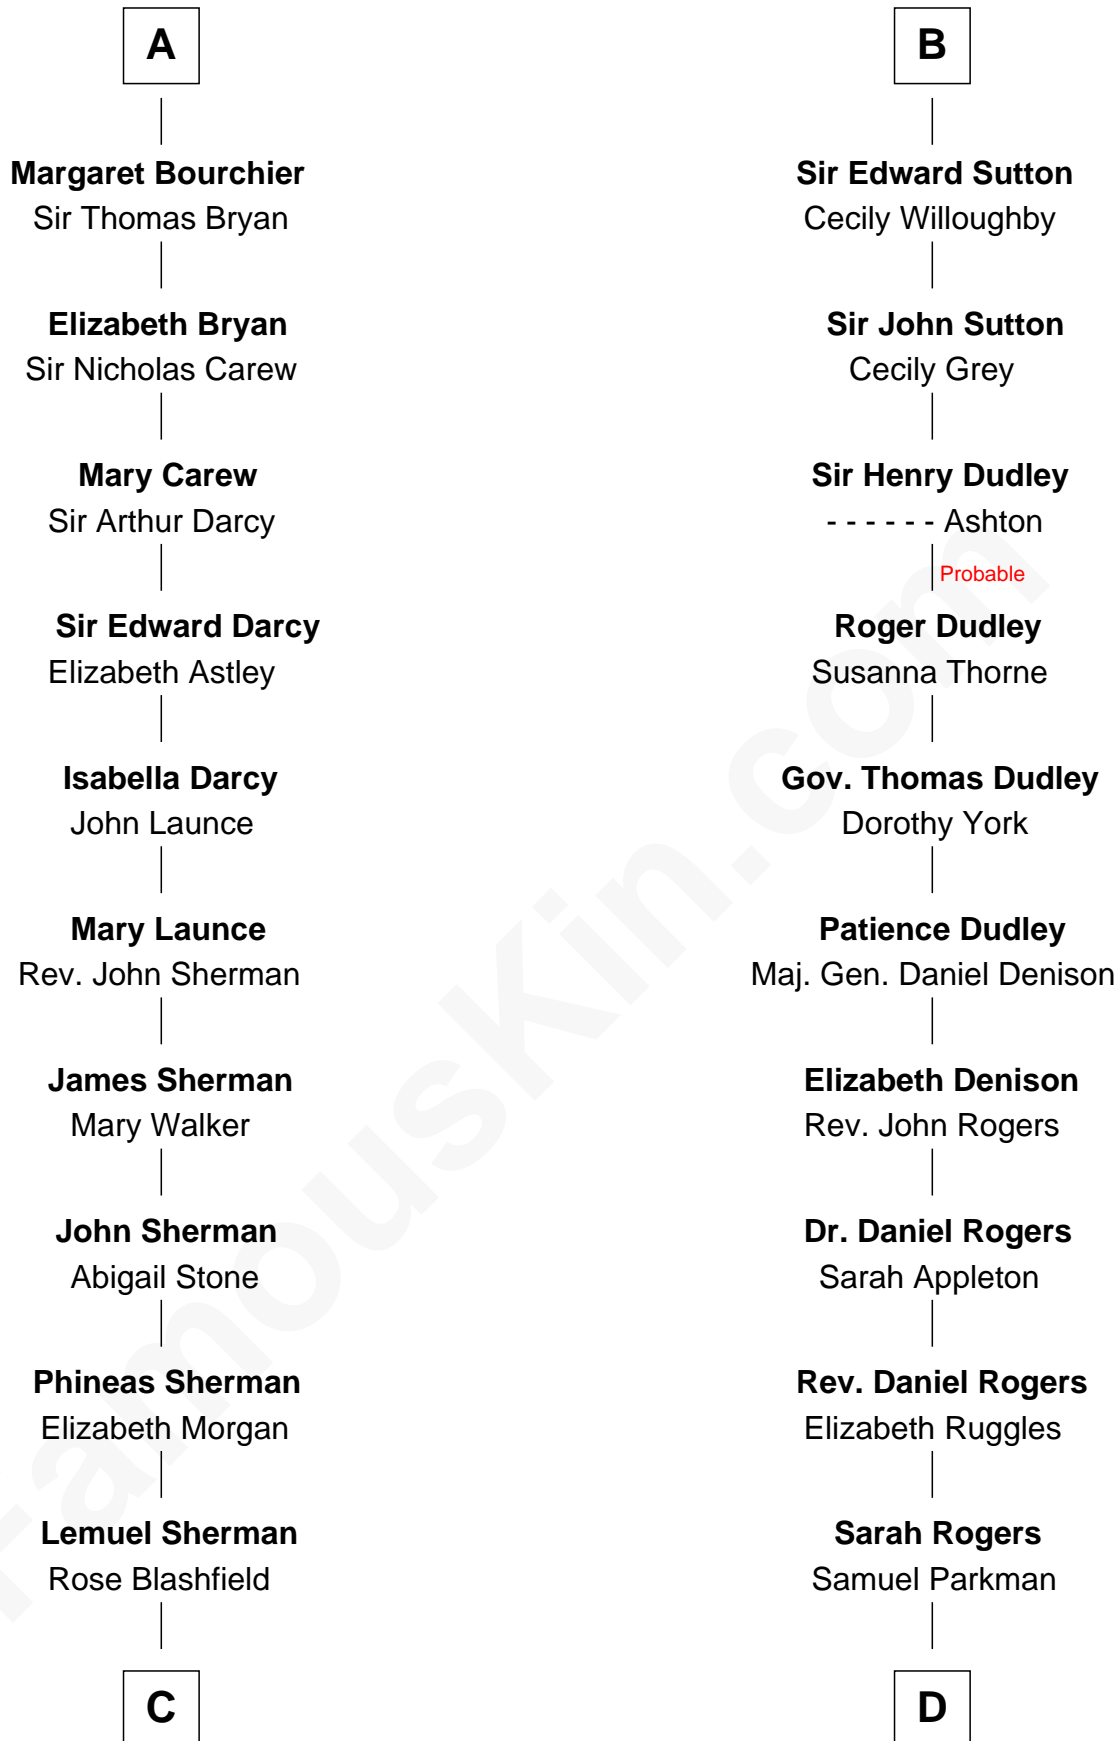

FamousKin.com

Relationship Chart of

Norman Rockwell

American Artist

19th cousin 2 times removed of

Colonel Robert Gould Shaw

U.S. Civil War leader of film "Glory" fame

C

Jacob Sherman

Cafira Janes

Orilla Janes Sherman
Samuel Darling Rockwell

John William Rockwell
Phebe Boyce Waring

Jarvis Waring Rockwell
Anne Mary Hill

Norman Rockwell
American Artist

D

Elizabeth Willard Parkman

Robert Gould Shaw

Francis George Shaw
Sarah Blake Sturgis

Colonel Robert Gould Shaw
Main character in film "Glory"