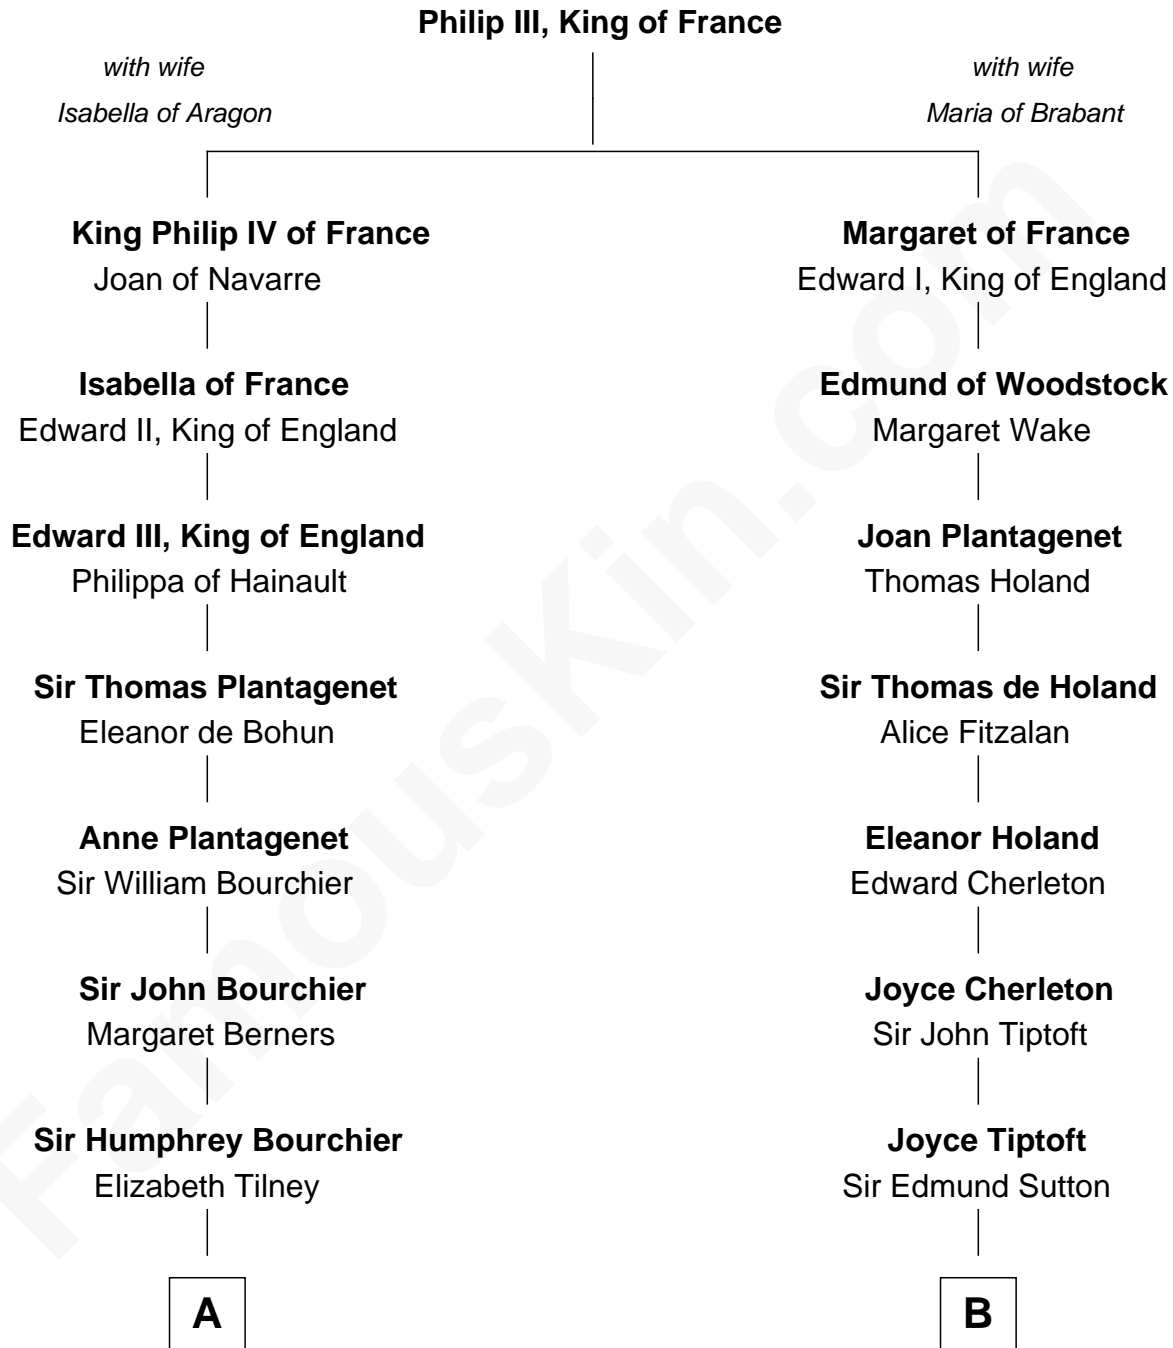

FamousKin.com

Relationship Chart of

Norman Rockwell

American Artist

19th cousin 2 times removed of

Colonel Robert Gould Shaw

U.S. Civil War leader of film "Glory" fame

C

Jacob Sherman

Cafira Janes

Orilla Janes Sherman
Samuel Darling Rockwell

John William Rockwell
Phebe Boyce Waring

Jarvis Waring Rockwell
Anne Mary Hill

Norman Rockwell
American Artist

D

Elizabeth Willard Parkman

Robert Gould Shaw

Francis George Shaw
Sarah Blake Sturgis

Colonel Robert Gould Shaw
Main character in film "Glory"