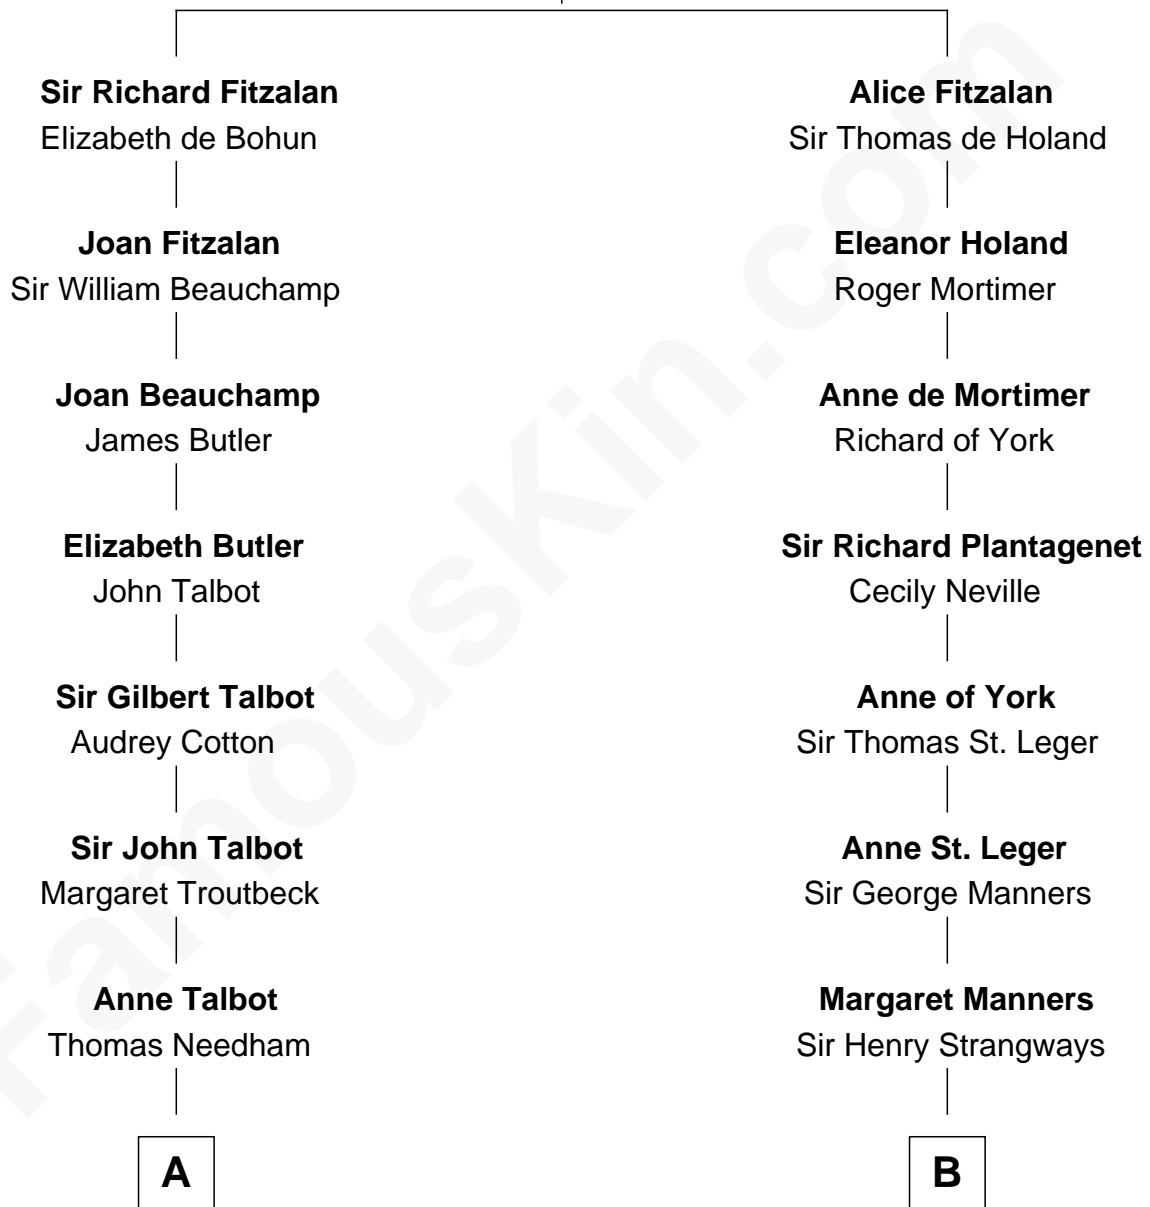

FamousKin.com Relationship Chart of

Norman Rockwell

American Artist

18th cousin of

Steve McQueen

Movie Actor

Richard Fitzalan
Eleanor Plantagenet

FamousKin.com