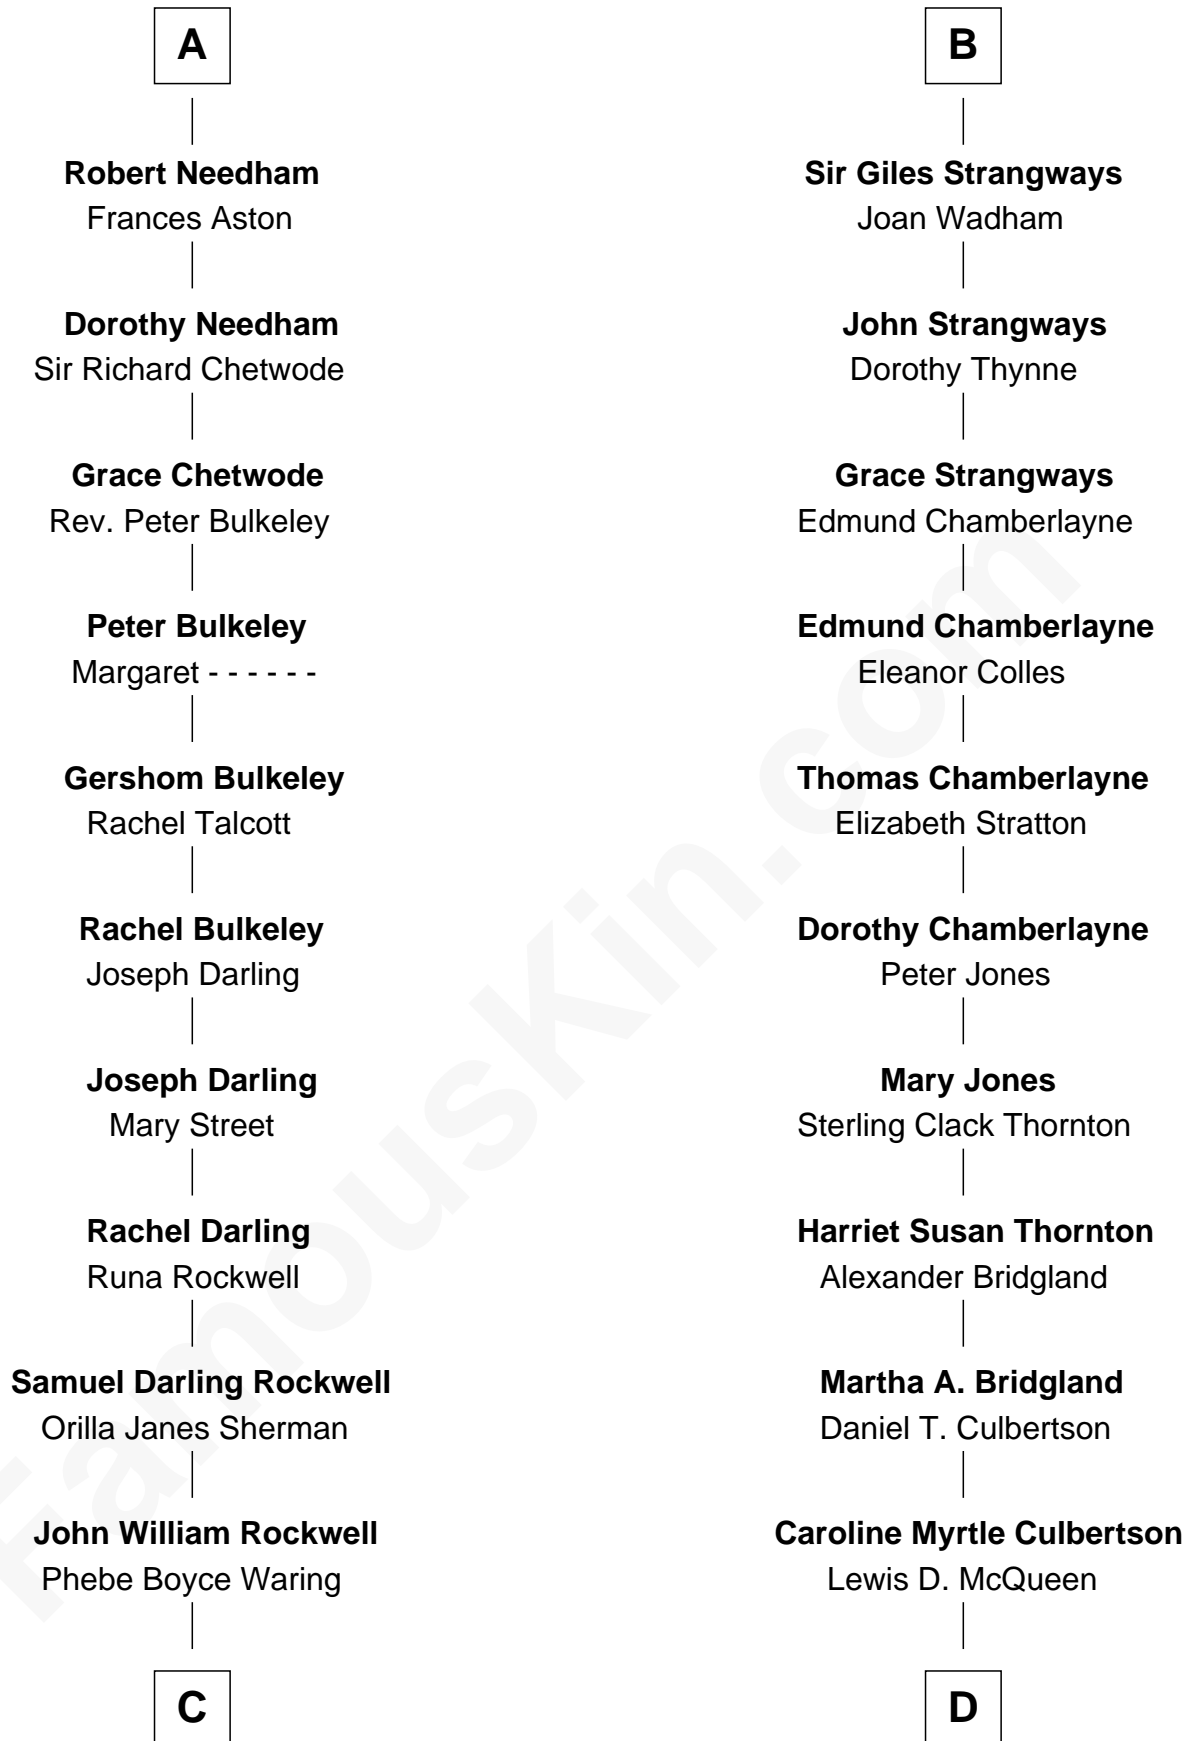

FamousKin.com Relationship Chart of

Norman Rockwell

American Artist

18th cousin of

Steve McQueen

Movie Actor

Richard Fitzalan
Eleanor Plantagenet

FamousKin.com