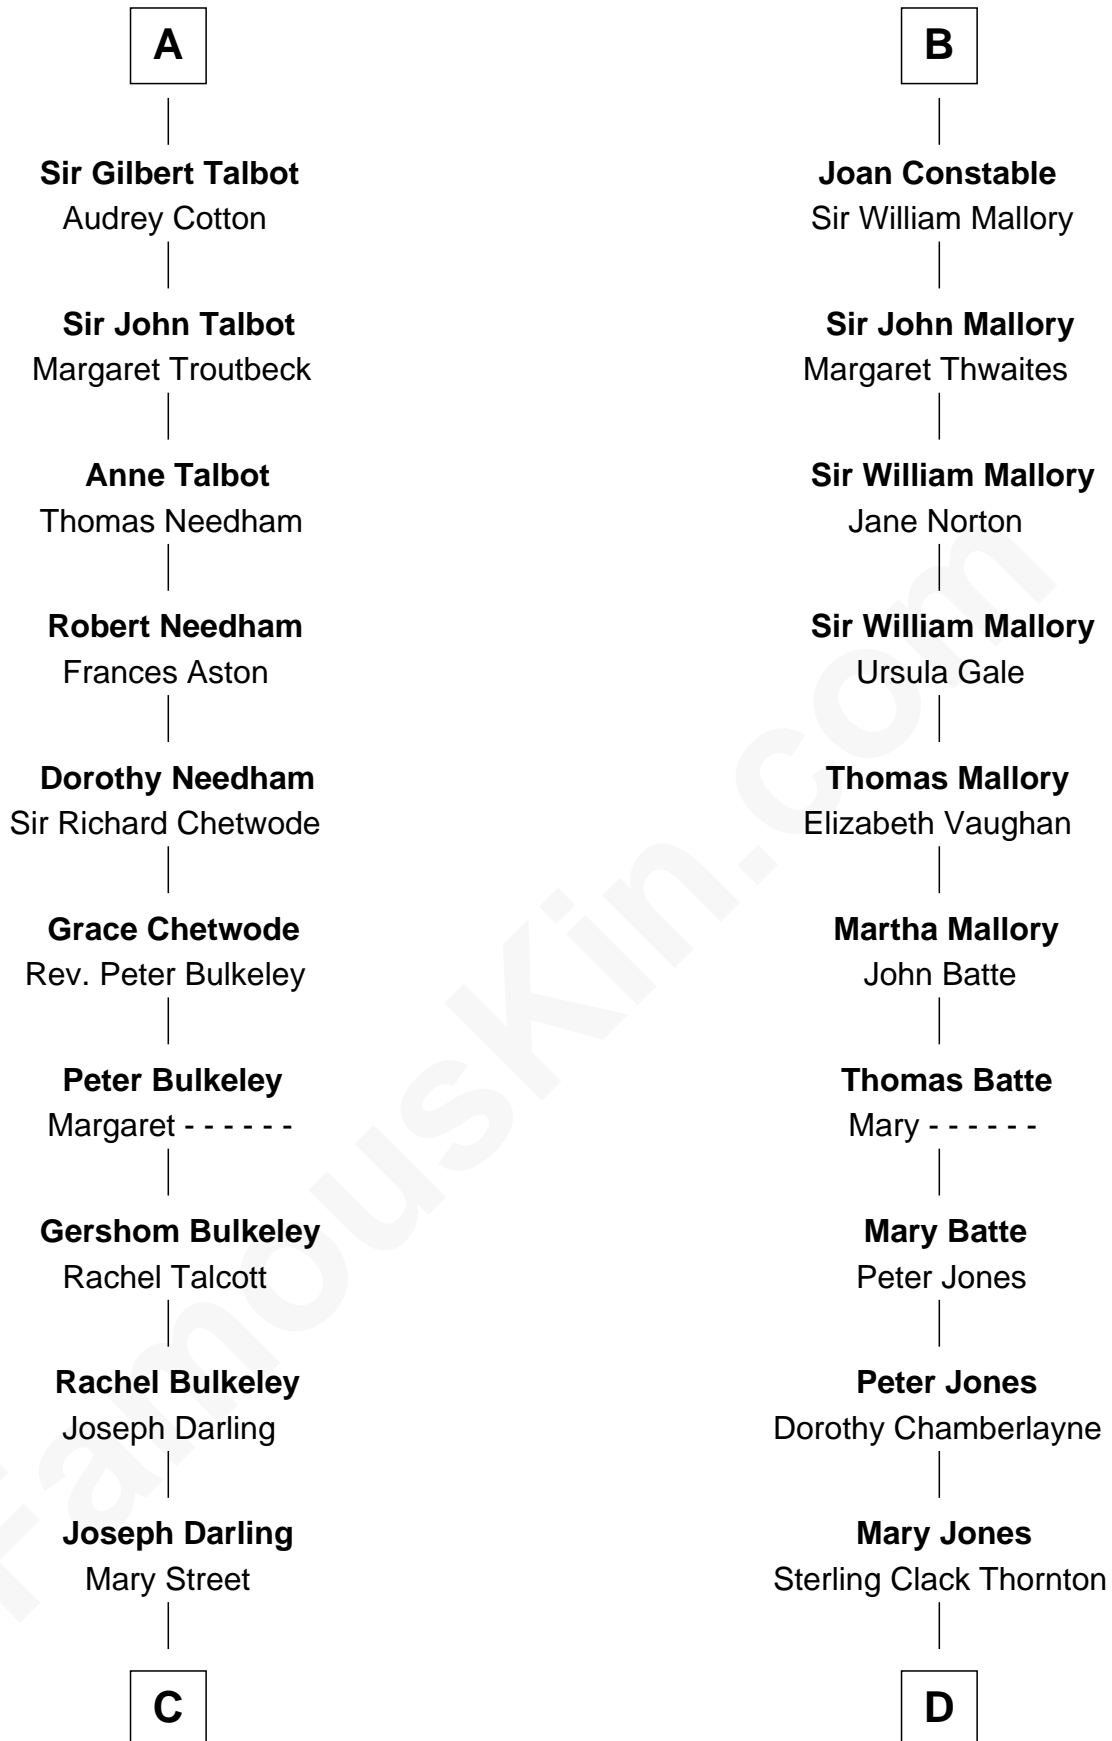

FamousKin.com Relationship Chart of

Norman Rockwell

American Artist

21st cousin of

Steve McQueen

Movie Actor

Sir William de Ros

Lucy FitzPiers

C

Rachel Darling
Runa Rockwell

Samuel Darling Rockwell
Orilla Janes Sherman

John William Rockwell
Phebe Boyce Waring

Jarvis Waring Rockwell
Anne Mary Hill

Norman Rockwell
American Artist

D

Harriet Susan Thornton
Alexander Bridgland