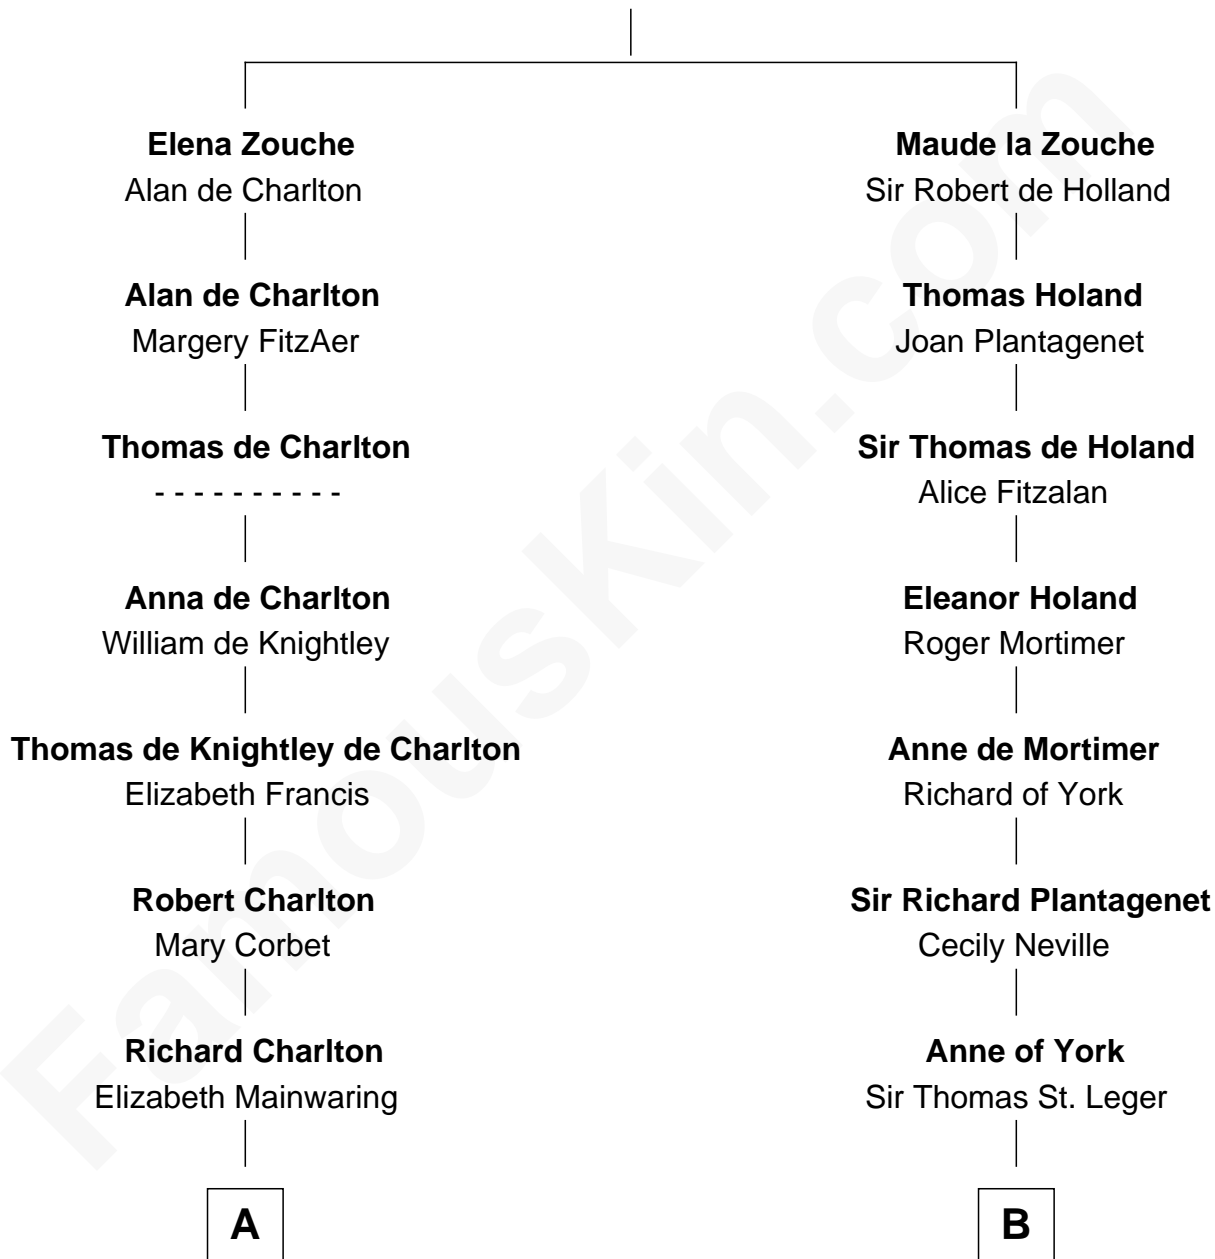

**FamousKin.com**  
**Relationship Chart of**  
**Norman Rockwell**  
*American Artist*

19th cousin 1 time removed of  
**Steve McQueen**  
*Movie Actor*

**Sir Alan la Zouche**  
 Eleanor de Segrave

**C**

**John William Rockwell**

Phebe Boyce Waring

**Jarvis Waring Rockwell**

Anne Mary Hill

**Norman Rockwell**

*American Artist*

**D**

**Martha A. Bridgland**

Daniel T. Culbertson

**Caroline Myrtle Culbertson**

Lewis D. McQueen

**William Terence McQueen**

Julian Crawford

**Steve McQueen**

*Movie Actor*

FamousKin.com