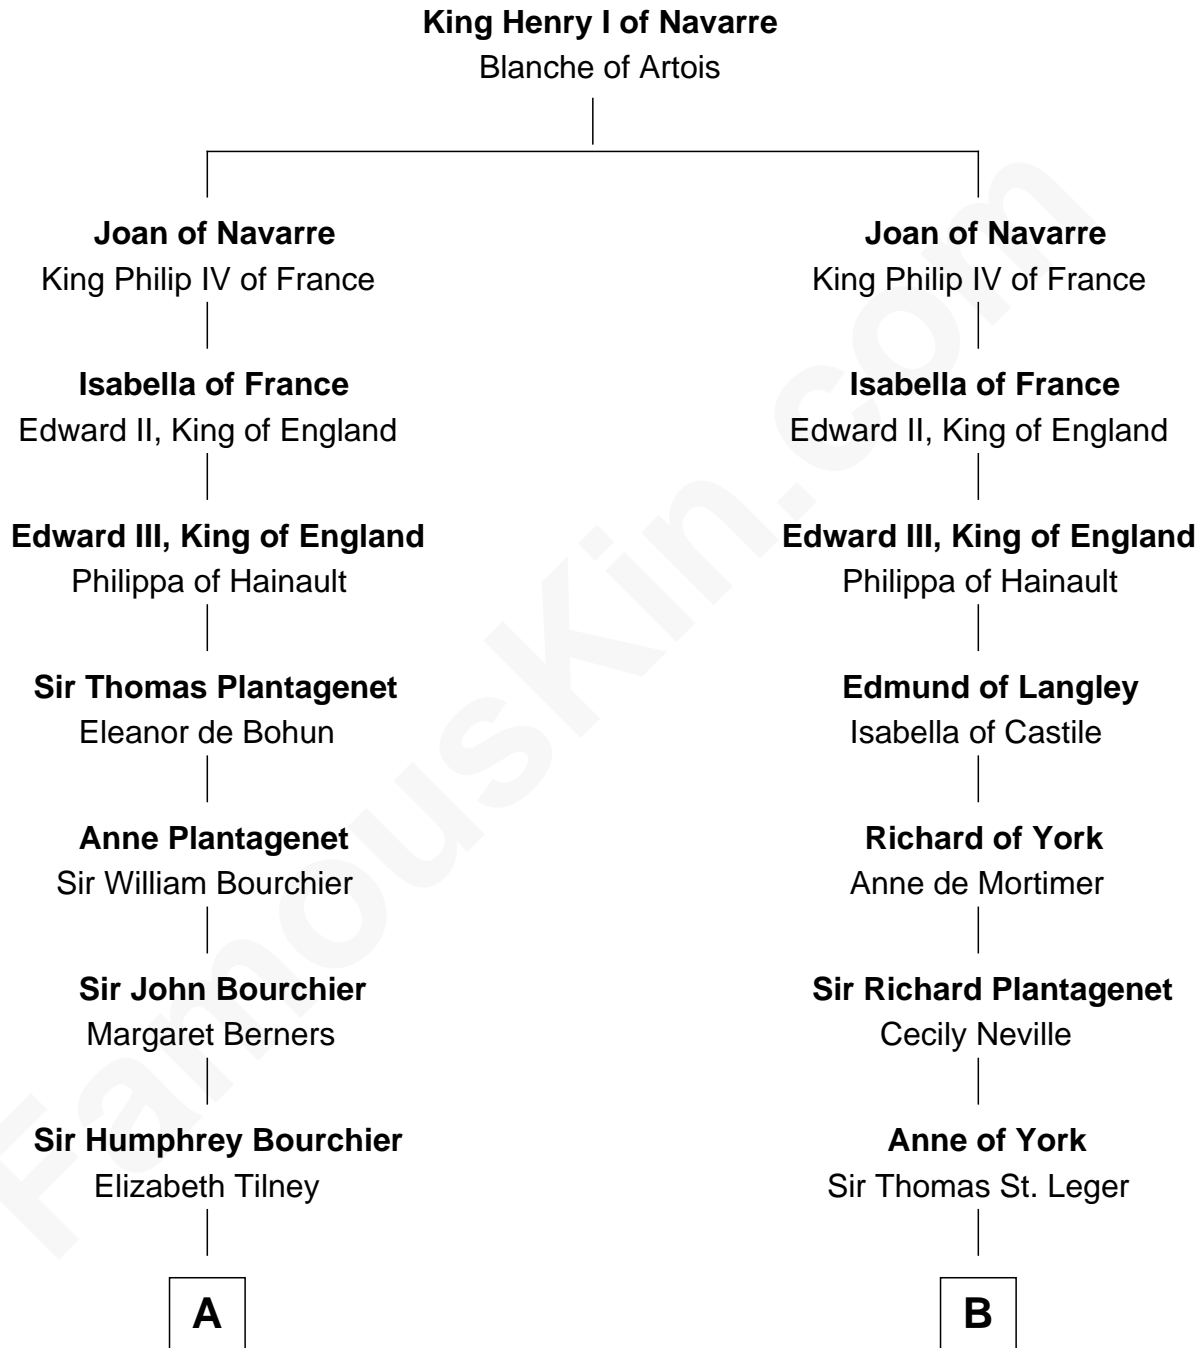

FamousKin.com
Relationship Chart of
Norman Rockwell
American Artist

20th cousin 1 time removed of
Steve McQueen
Movie Actor

C

Jacob Sherman

Cafira Janes

Orilla Janes Sherman
Samuel Darling Rockwell

John William Rockwell
Phebe Boyce Waring

Jarvis Waring Rockwell
Anne Mary Hill

Norman Rockwell
American Artist

D

Martha A. Bridgland

Daniel T. Culbertson

Caroline Myrtle Culbertson
Lewis D. McQueen

William Terence McQueen
Julian Crawford

Steve McQueen
Movie Actor