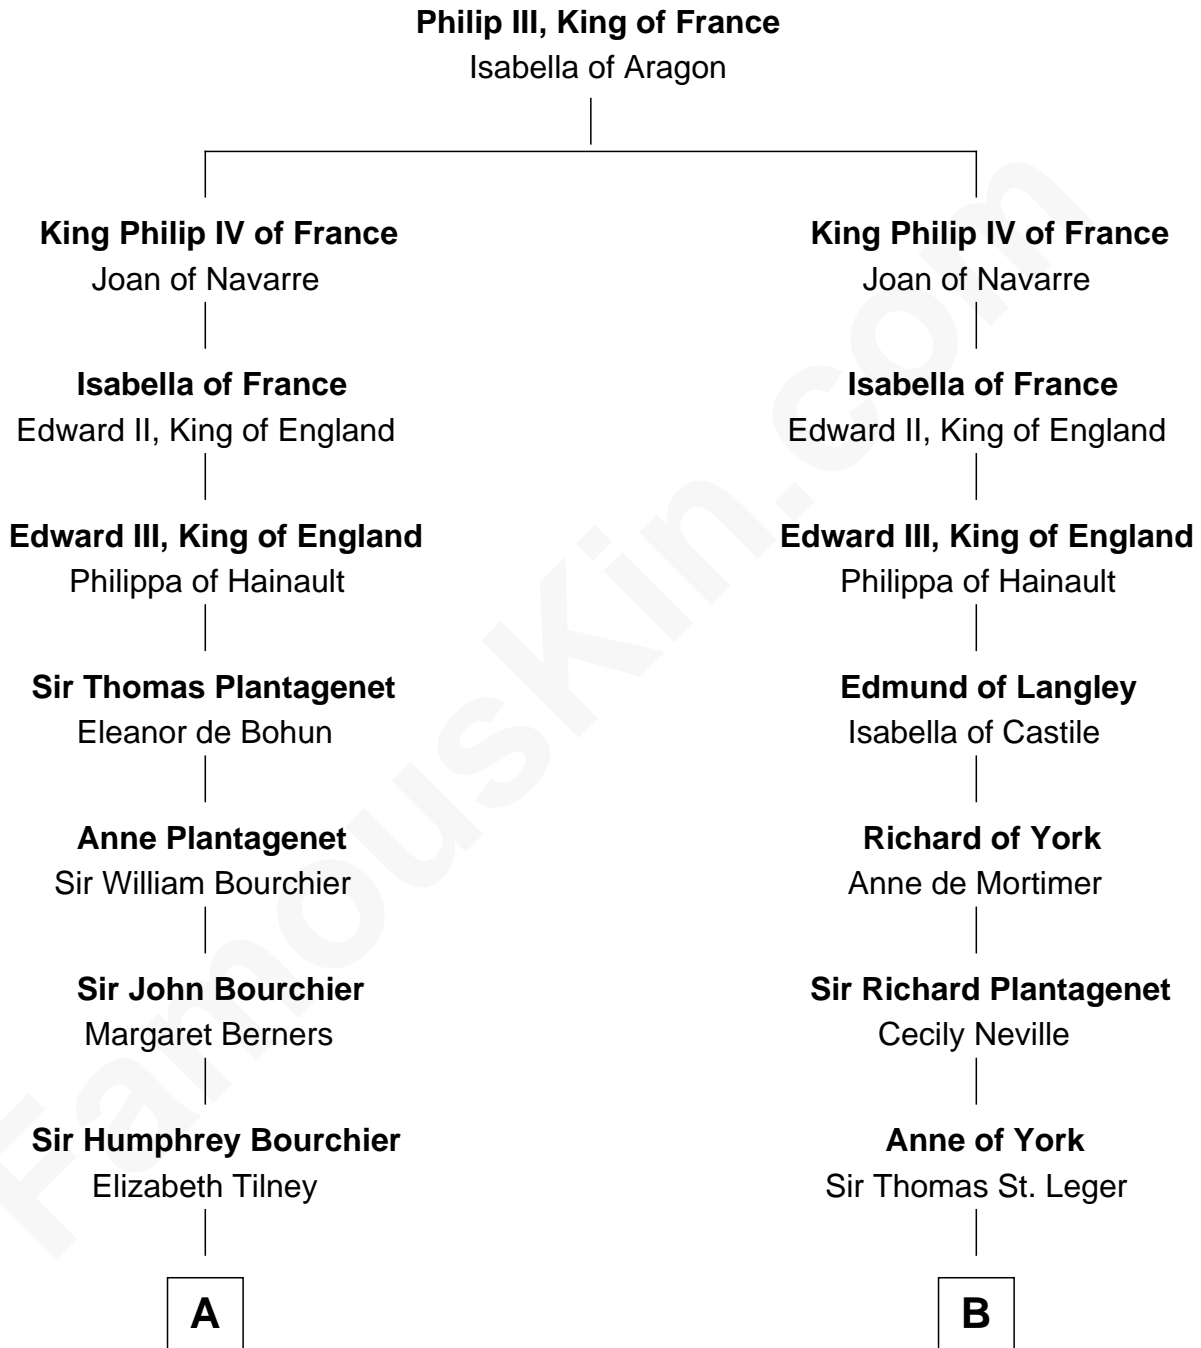

FamousKin.com
Relationship Chart of
Norman Rockwell
American Artist

20th cousin 1 time removed of
Steve McQueen
Movie Actor

C

Jacob Sherman

Cafira Janes

Orilla Janes Sherman
Samuel Darling Rockwell

John William Rockwell
Phebe Boyce Waring