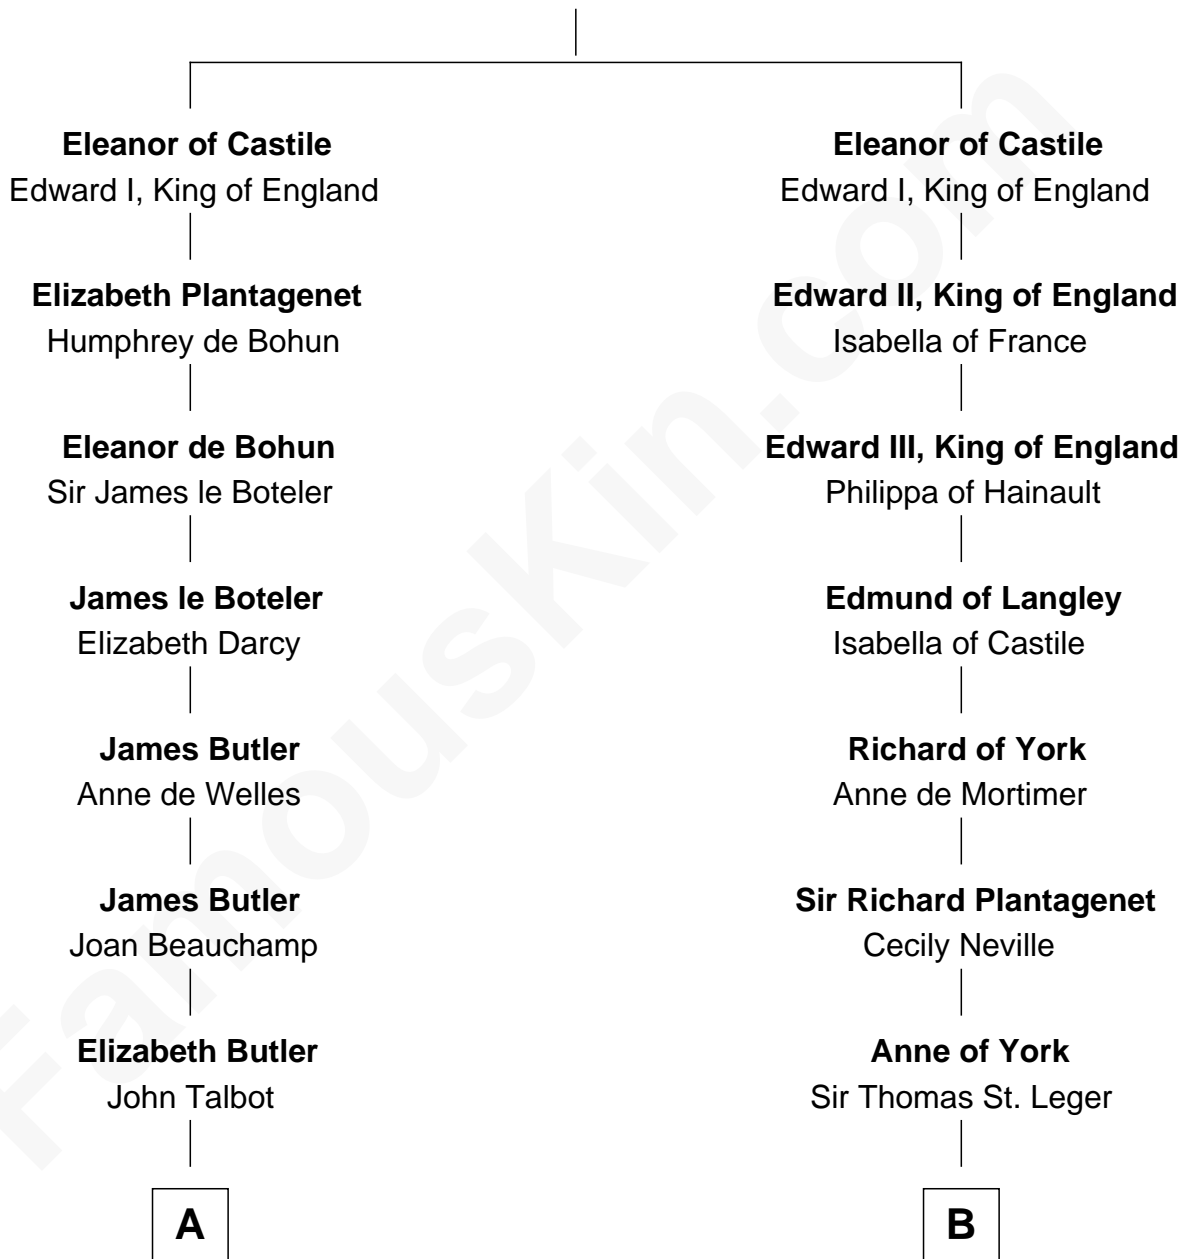

FamousKin.com
Relationship Chart of
Norman Rockwell
American Artist

20th cousin 1 time removed of
Steve McQueen
Movie Actor

Ferdinand III, King of Castile
 Joanna of Ponthieu

C

Rachel Darling
Runa Rockwell

Samuel Darling Rockwell
Orilla Janes Sherman

John William Rockwell
Phebe Boyce Waring

Jarvis Waring Rockwell
Anne Mary Hill

Norman Rockwell
American Artist

D

Martha A. Bridgland
Daniel T. Culbertson

Caroline Myrtle Culbertson
Lewis D. McQueen