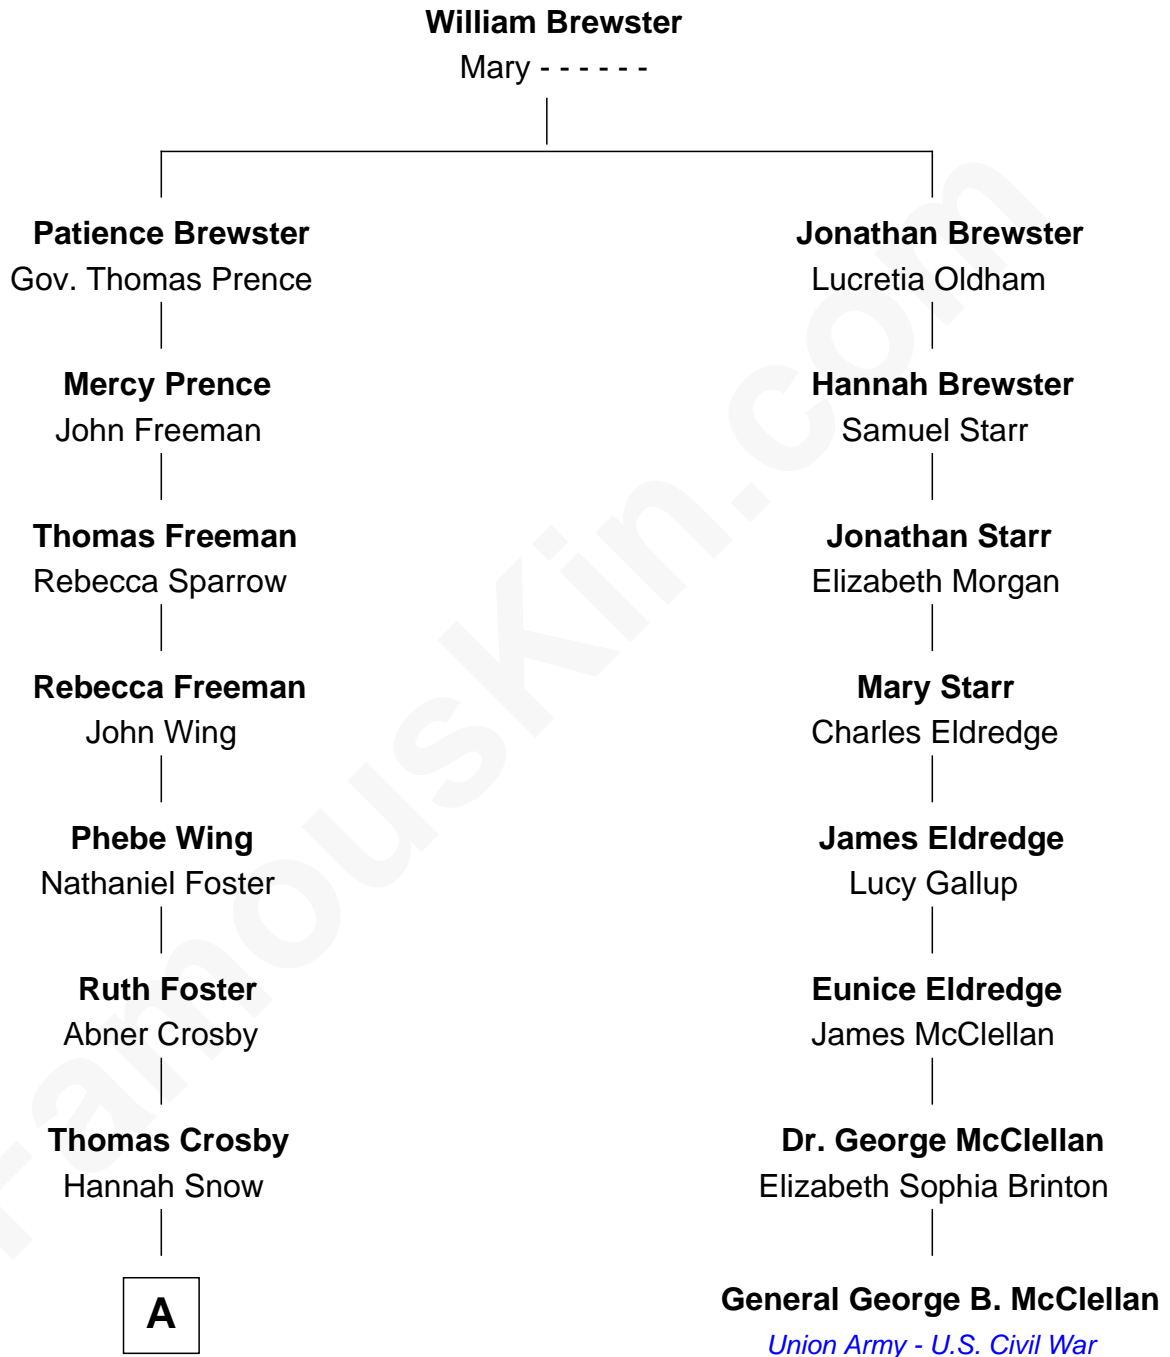

**FamousKin.com**  
**Relationship Chart of**  
**Norman Rockwell**  
*American Artist*

7th cousin 4 times removed of  
**General George B. McClellan**  
*Union Army - U.S. Civil War*

**A**

—  
**Esther Crosby**

Peter Waring

—  
**Jarvis Augustus Waring**

Nancy Odell Boyce

—  
**Phebe Boyce Waring**

John William Rockwell

—  
**Jarvis Waring Rockwell**

Anne Mary Hill

—  
**Norman Rockwell**

*American Artist*

FamousKin.com