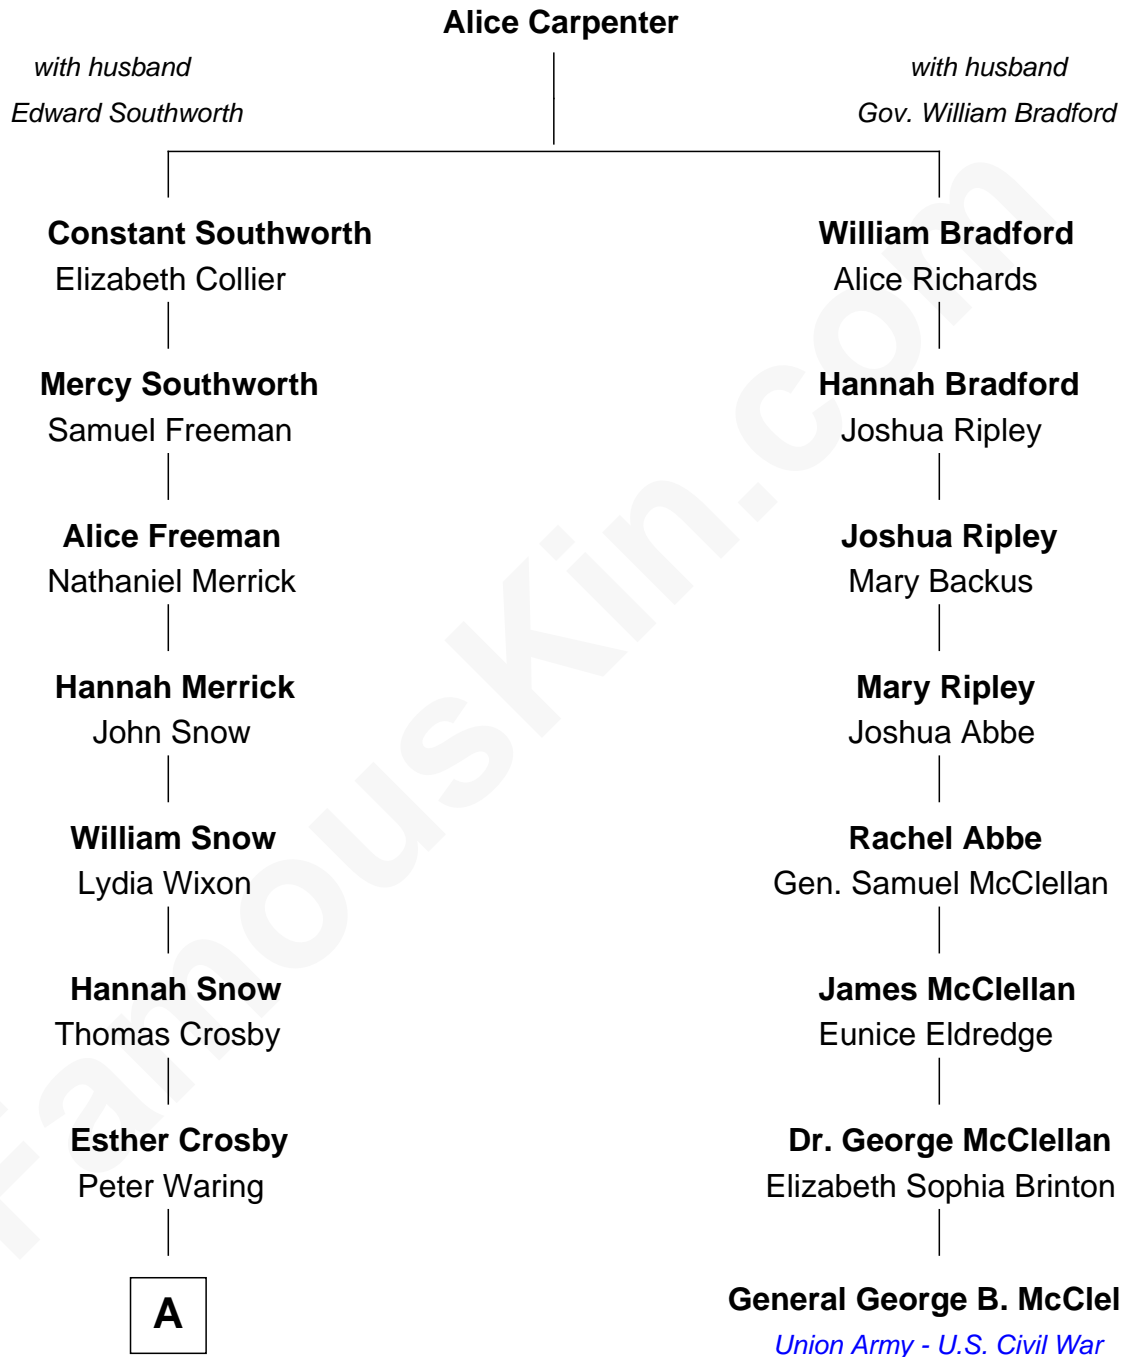

FamousKin.com
Relationship Chart of
Norman Rockwell
American Artist

7th cousin 3 times removed of
General George B. McClellan
Union Army - U.S. Civil War

A

—
Jarvis Augustus Waring

Nancy Odell Boyce

—
Phebe Boyce Waring

John William Rockwell

—
Jarvis Waring Rockwell

Anne Mary Hill

—
Norman Rockwell

American Artist

FamousKin.com