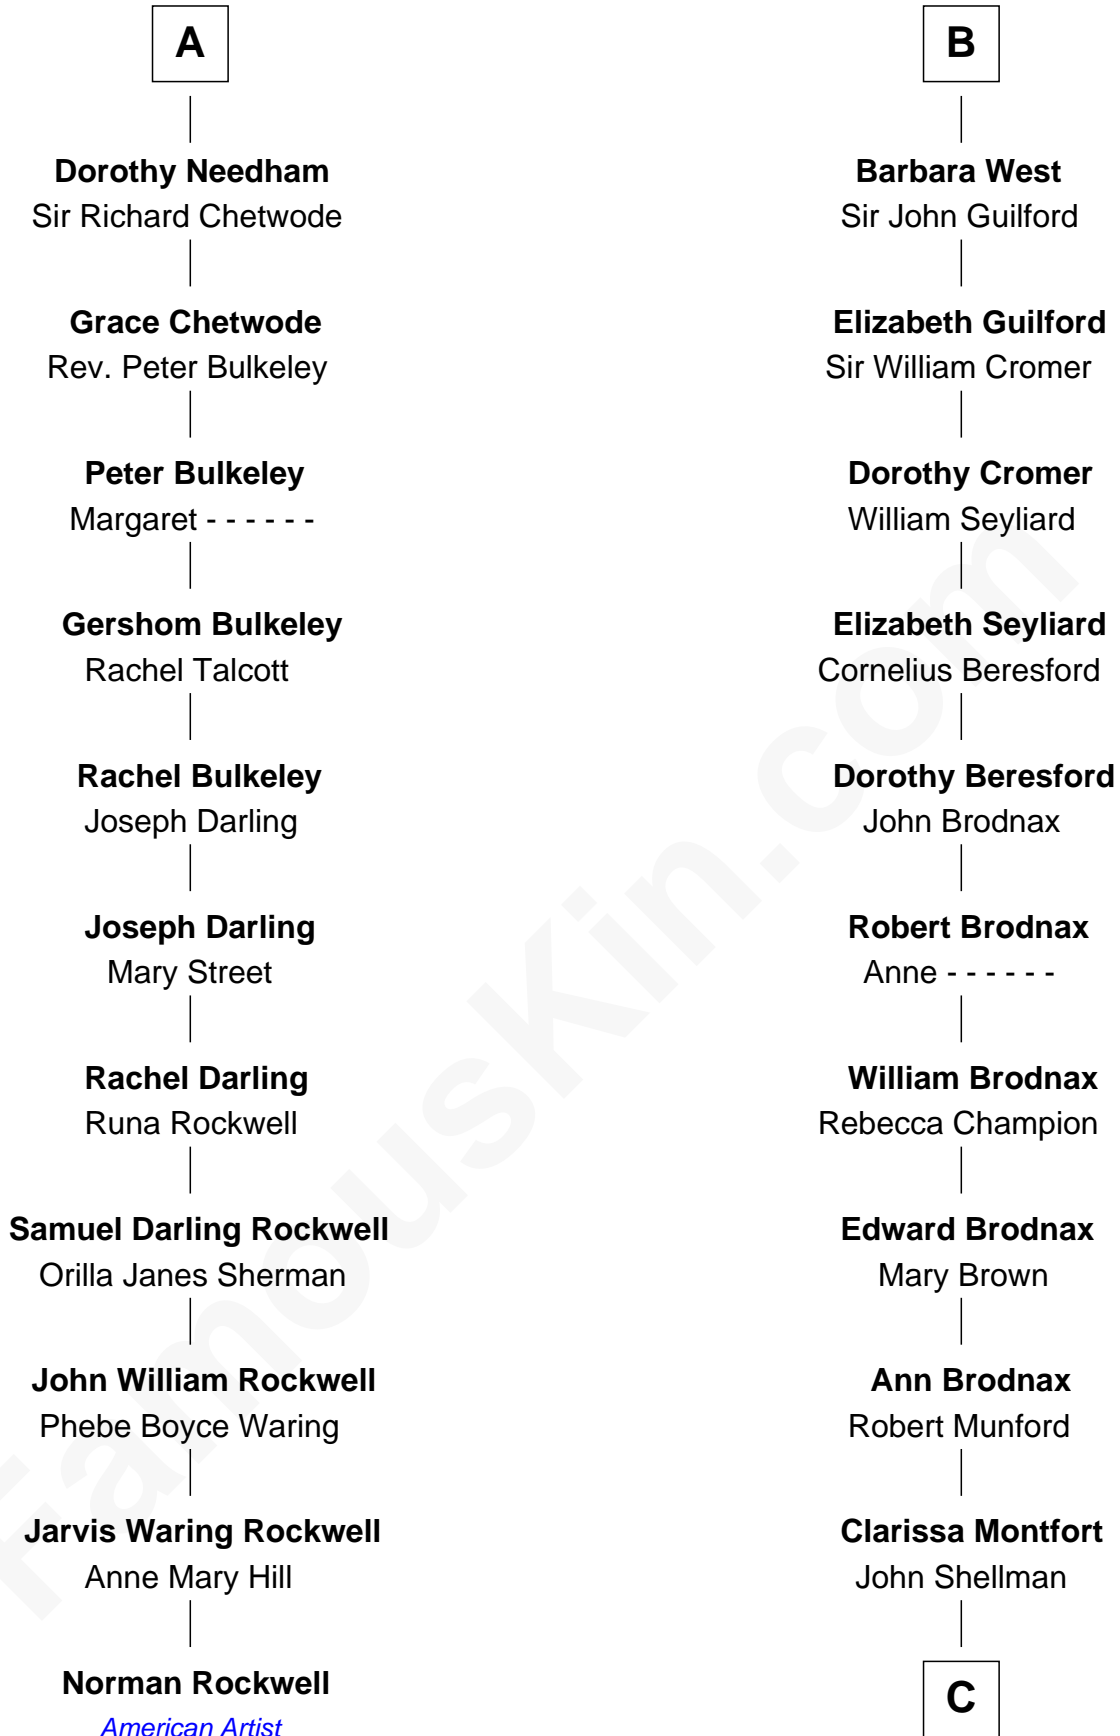

FamousKin.com
Relationship Chart of
Norman Rockwell
American Artist

17th cousin 4 times removed of

George H. W. Bush
41st U.S. President

Sir Thomas de Beauchamp
 Katherine de Mortimer

C

—
Susan Montfort Shellman

Samuel Howard Fay

—
Harriet Eleanor Fay

Rev. James Smith Bush

—
Samuel Prescott Bush

Flora Sheldon

—
Prescott Sheldon Bush

Dorothy Wear Walker

—
George H. W. Bush

41st U.S. President

FamousKin.com