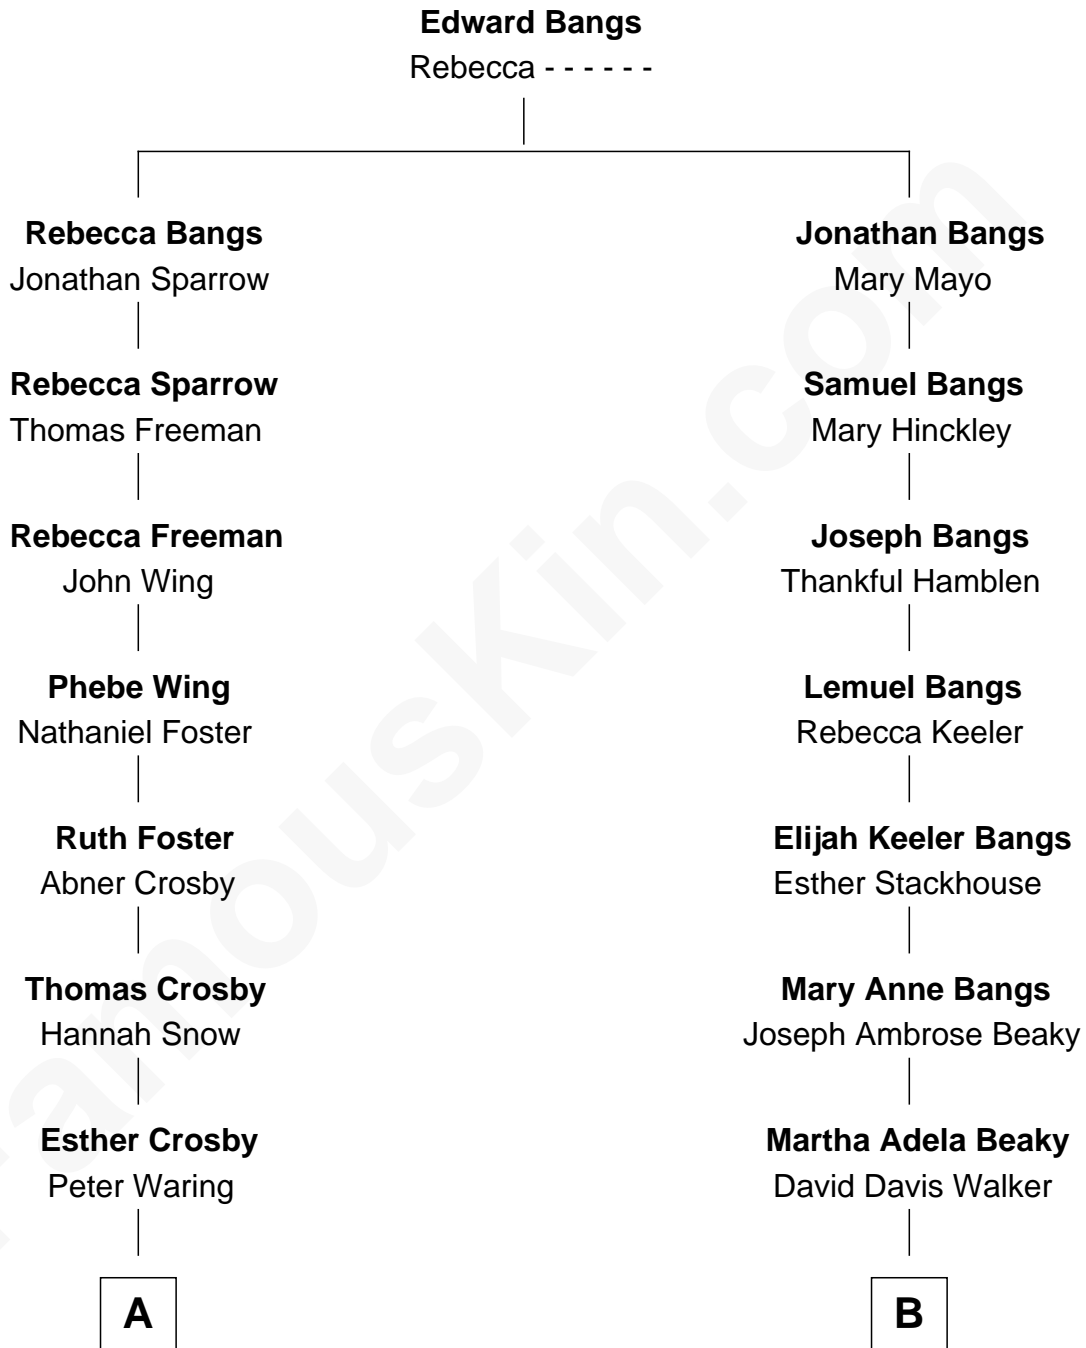

FamousKin.com

Relationship Chart of

Norman Rockwell

American Artist

9th cousin 1 time removed of

George H. W. Bush
41st U.S. President

FamousKin.com